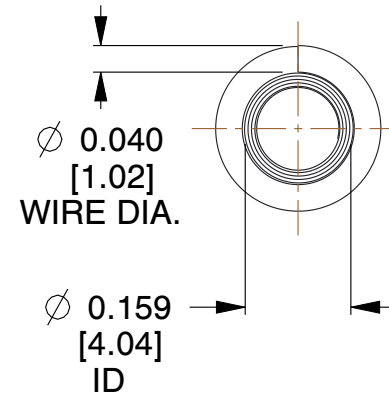

NOTES:

1. Material : Music Wire
2. Total Coils : 6.000
3. Solid Height : 0.450 (in)
4. Finish : ZINC
5. Ends : Closed
6. All Drawing Dimensions are in Inches [mm]

COMPONENT		TAPERED SPRINGS	
TA-2204CS		UNIT	
		INCH [mm]	
TAPERED SPRINGS		SHEET	
		1 of 1	