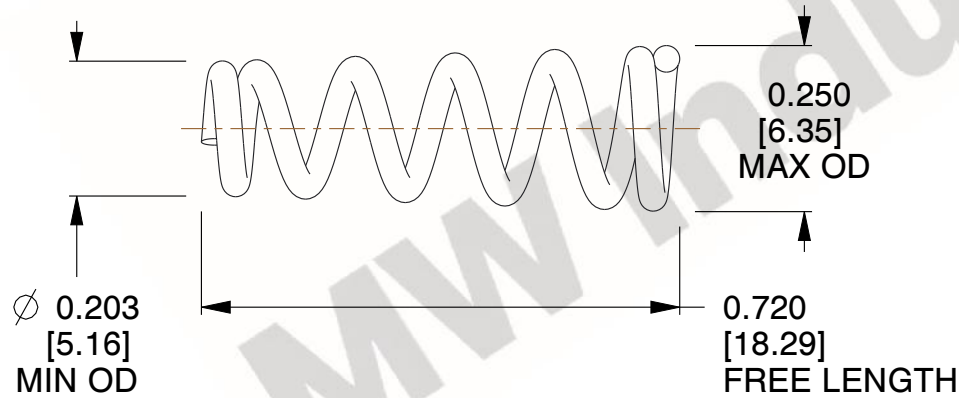

NOTES:

1. Material : Music Wire
2. Total Coils : 6.000
3. Solid Height : 0.450 (in)
4. Finish : ZINC
5. Ends : Closed
6. All Drawing Dimensions are in Inches [mm]

COMPONENT		TAPERED SPRINGS	
TA-2204CS		UNIT	
		INCH [mm]	
TAPERED SPRINGS		SHEET	
		1 of 1	

SCALE 3.460