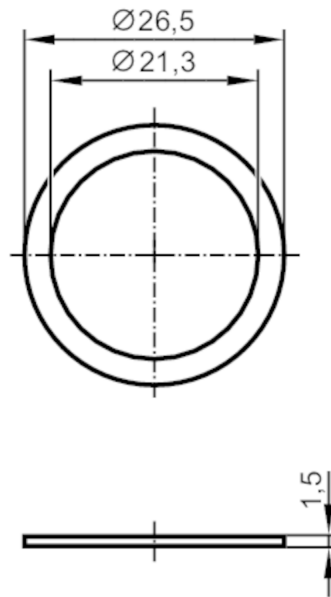

E43376

Flat seal

SEAL 26,5x21,3x1,5/5 PIECES

Mechanical data

Weight	[g]	3.8
Inside diameter	[mm]	21.3
External diameter	[mm]	26.5
Materials		NBR reinforced fibre

Remarks

Pack quantity		5 pcs.
---------------	--	--------