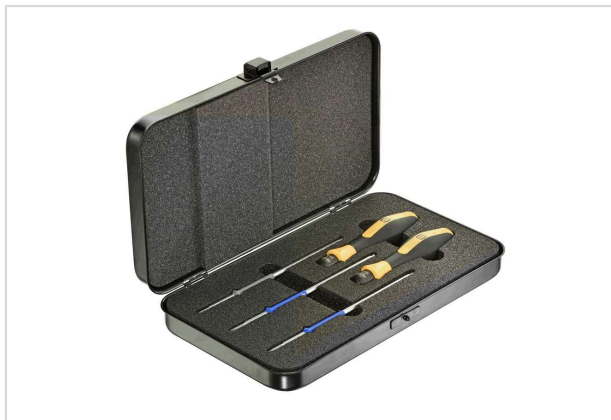

## Torque Set Power Han Screw E/A/Fixing

Image is for illustration purposes only. Please refer to product description.

Part number	09 99 000 0835
Specification	Torque Set Power Han Screw E/A/Fixing
HARTING eCatalogue	<a href="https://b2b.harting.com/09990000835">https://b2b.harting.com/09990000835</a>

### Identification

Category	Tools
Type of tool	Torque set
Description of the tool	for HARTING screw contacts and fixing screws Tightening torque: 0.5 ... 1.2 Nm

### Version

Pack contents	High quality metal box Two pre-set tightening torque screwdrivers TorqueFix® Interchangeable blades PH1, PH2, slot 0.5 x 3.0
---------------	--