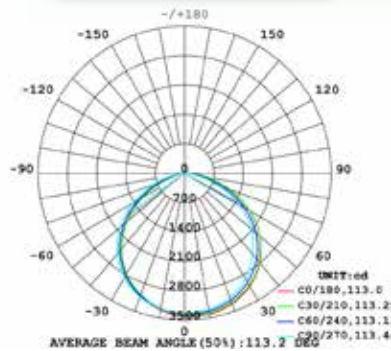

Luminous Intensity Diagram