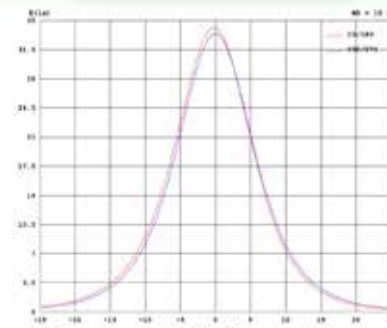

Distance VS Illumination

Not all product variations listed on this page may be DLC qualified. Visit www.designlights.org/search to confirm qualification.