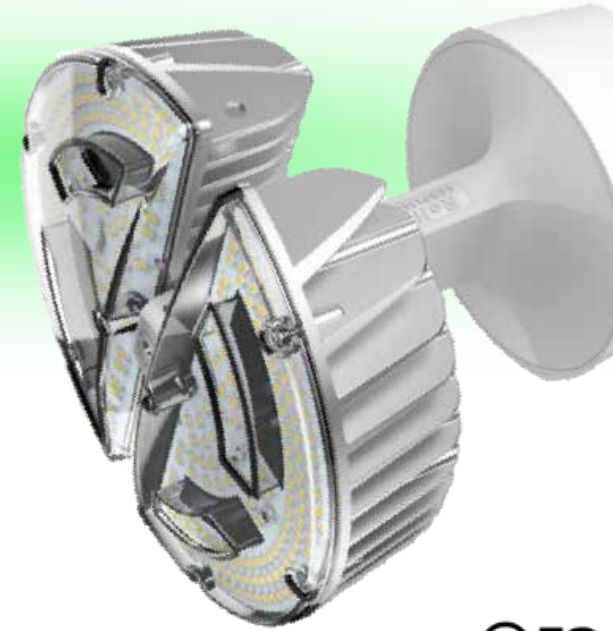

specifications

Consumption	Voltage	CRI	Lens	Heat Sink	L70 hours	Surge Protection	Ambient Temp (F)	Power Factor	UL listing	THC	Beam Angle	Enclosed Fixture Rated
100 W	100 - 277 V ⚡	> 80	clear polycarbonate	aluminum	50,000	4 KV built-in	-22° -113°	> 0.9	damp location	< 20%	omni-directional	yes

select your lamp

Part Number	Color Temp	Base	Lumen Output	Efficacy
GI-MB-C400-UL4	5000K	EX39	15,000	150 lm / W

other

Dimensions	Case QTY	Gross Weight	Warranty
12.36" (L) x 7.01" (W) x 4.61" (D)	4 pcs	3.64 lbs	6 years

add your accessories\*

Accessories Part Number	Description
GI-ACC-MBMS	motion sensor
GI-ACC-MBPC	photocell
GI-ACC-MBWF	wifi sensor
GI-ACC-MBDC	dimming connector

\*optional

Features

- 50,000 hour LED lifespan based on IES LM-80 results and TM-21 calculations
- Photocell, motion sensor, wifi sensor and dimming accessories available separately
- Foldable wings and rotateable base