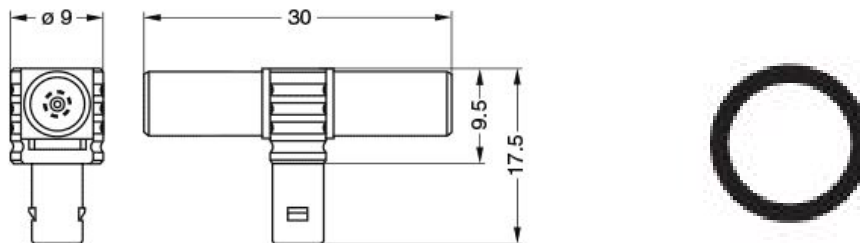

DRAWINGS

Dimensions

	A	H	I	L
mm.	9	17.5	9.5	30
in.	0,35	0,69	0,37	1,18

RECOMMENDED BY LEMO

Tools

LEMO products and services are provided "as is". LEMO makes no warranties or representations with regard to LEMO product & services or use of them, express, implied or statutory, including for accuracy, completeness, or security. The user is fully responsible for his products and applications using LEMO components.