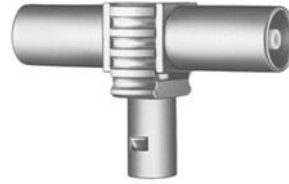

SUMMARY

Image is for illustrative purpose only

Wires

Coax 1

Series 00
Termination type Coupler/adapter/bridge
IP rating 50
AWG wire size 0.00 - 0.00
Cable Ø 0.00 - 0.00 mm
Status active

Download

[Request a quote](#)
[Catalog](#)

TECHNICAL DETAILS

Mechanics

Shell Style/Model FTA*: T-plug with two in line receptacles
Keying Circular (can rotate)
Housing Material Brass (nickel plated [SAE AMS QQ N 290]) shell, collet nut, latch sleeve and mid pieces
Weight 7.18 g

Performance

Configuration 00.250 : 1 Coax (50 Ohm)
Insulator T: PTFE
Rated Current 4 Amps

Specifications

Contact Type: Coaxial 50 Ohm
Test voltage: 1.1 kV (rms)

Others

Endurance (Shell): 5000 mating cycles
F ret (min): 100 N
Salt Spray Corrosion: >144 hr