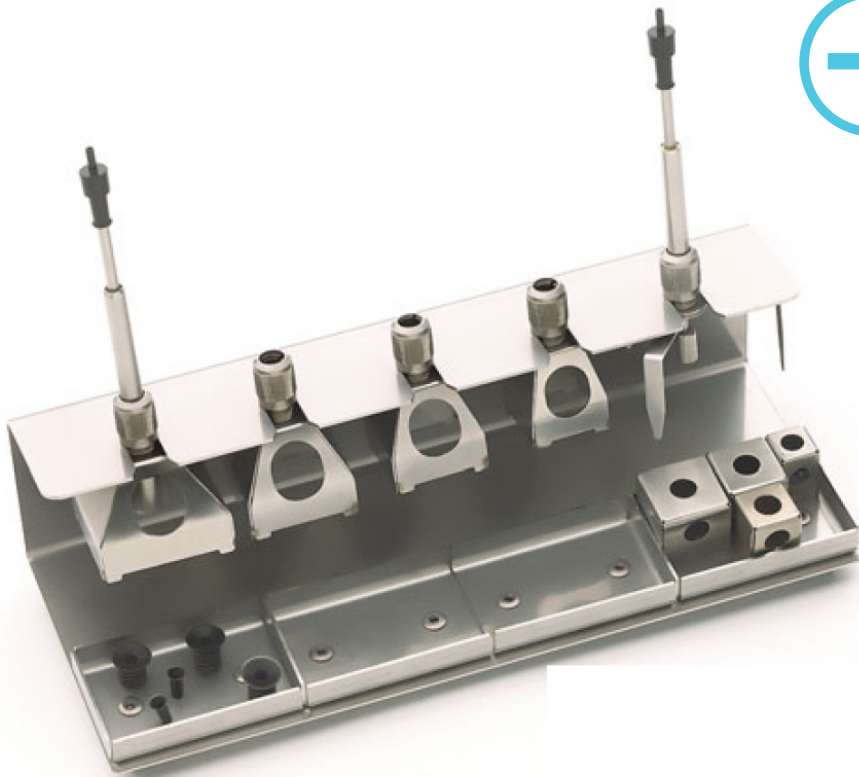

WRK Set, 20 x 20 mm

Reflow housing set 20 x 20 mm, 27 x 27 mm
Product no.: T0058761731N

Benefits

Technical Data

Dimensions L x W x H (mm)	---
Dimensions L x W x H (inches)	---
Weight (approx.) in kg	---
Voltage	---
Power	---
Channels	---
Temperature range (depends on tool) °C	---
Temperature range (depends on tool) °F	---
Temperature accuracy °C	---
Temperature accuracy °F	---
Temperature stability °C	---
Temperature stability °F	---
Equipotential bonding socket	---
Display	---
Air consumption l/min	---
Operating pressure in bar/psi	---
Capacity l/min	---
Vacuum	---