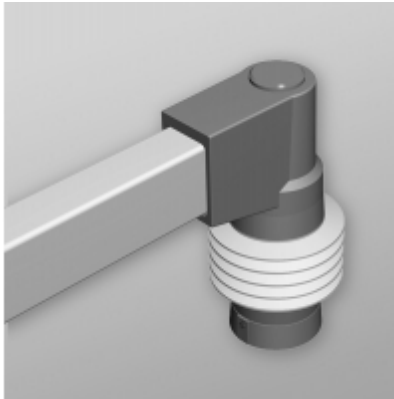

Quality Products. Service Excellence.

Tara Plus Tilt Elbow Coupling *TPSSTEC Series*

- Attaches to enclosure.
- Accepts 60x40mm rectangular tube parallel to enclosure top/bottom.
- Die-cast Aluminum G Al Si 12.
- Rotates 300°.
- Features an adjustable tilt. mechanism up to 35°.