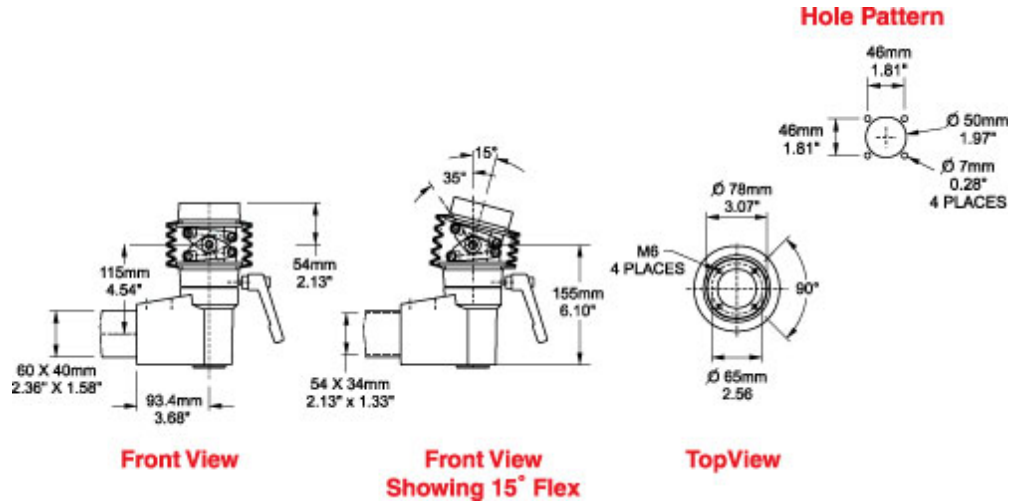

Quality Products. Service Excellence.

Tara Plus Tilt Elbow Coupling *TPSSTEC Series*

- Attaches to enclosure.
- Accepts 60x40mm rectangular tube parallel to enclosure top/bottom.
- Die-cast Aluminum G Al Si 12.
- Rotates 300°.
- Features an adjustable tilt. mechanism up to 35°.