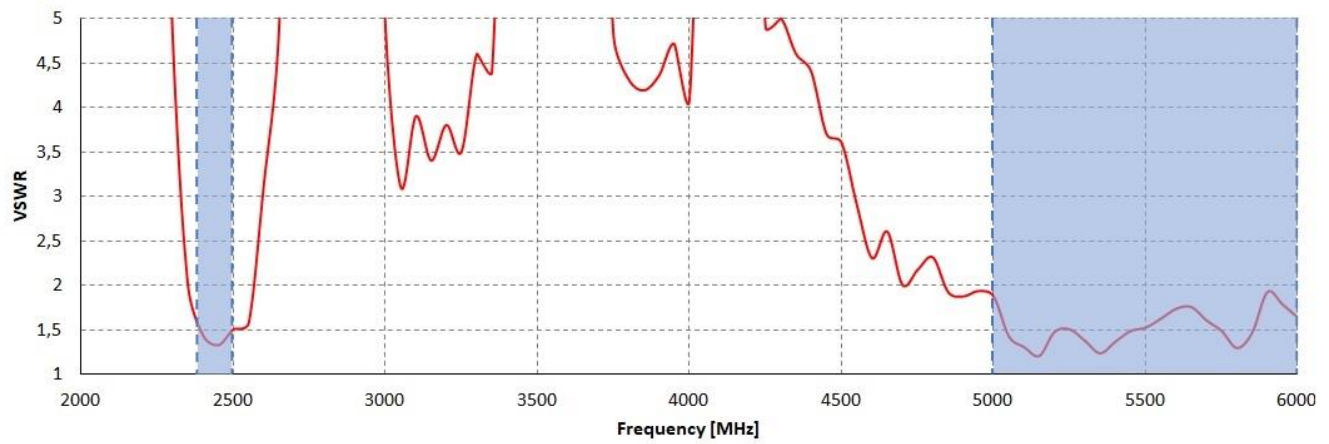

FREQUENCY	0.694-0.96 GHz 1.7 - 2.2 GHz 2.2 - 2.7 GHz
SUPPORTED LTE/5G BANDS	1, 2, 3, 4, 5, 6, 7, 8, 9, 10, 12, 13, 14, 17, 18, 19, 20, 23, 25, 26, 27, 28, 29, 30, 33, 34, 35, 36, 37, 38, 39, 40, 41, 44, 53, 59, 62, 65, 66, 67, 68, 69, 85, n80, n81, n82, n83, n84, n86, n89, n90, n95
GAIN	0.694 - 0.96 GHz : 2 dBi 1.7 - 2.2 GHz : 2 dBi 2.2 - 2.7 GHz : 4 dBi
VSWR	<1.60, max <2.00
BEAMWIDTH	360°/35° +/- 5°
POLARIZATION	Vertical
IMPEDANCE	50 Ω

WI-FI SPECIFICATION

FREQUENCY	2.40-2.50 GHz
GAIN	6 dBi
VSWR	<1.70, max <2.00
BEAMWIDTH	360°/25° +/- 5°
POLARIZATION	Vertical
IMPEDANCE	50 Ω

MECHANICAL SPECIFICATION

MATERIALS	ABS, aluminum, PTFE
INGRESS PROTECTION	IP67
CONNECTOR TYPE	RJ45
DIMENSIONS	160 x 160 x 240 mm 6.3 x 6.3 x 9.45 inch
WEIGHT	1.5 kg 3.31 lbs
OPERATING TEMPERATURE	From -40°C to 75°C From -40°F to 167°F

VSWR for LTE antenna

VSWR for Wi-Fi antenna

PLOTS

700-900 MHz Azimuth

700-900 MHz Elevation

1710-2170 MHz Azimuth

1710-2170 MHz Elevation

2300-2700 MHz Azimuth

2300-2700 MHz Elevation

Wi-Fi Azimuth

Wi-Fi Elevation

RUT360 is an updated version of our all-time best-seller RUT240.

This compact industrial cellular router offers a possibility to connect to the internet using cellular, Wi-Fi, and wired networks.