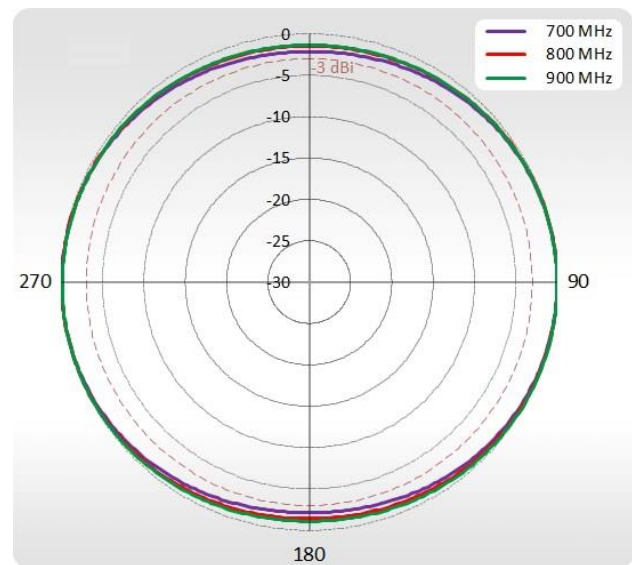

FREQUENCY	0.694-0.96 GHz 1.7 - 2.2 GHz 2.2 - 2.7 GHz
SUPPORTED LTE/5G BANDS	1, 2, 3, 4, 5, 6, 7, 8, 9, 10, 12, 13, 14, 17, 18, 19, 20, 23, 25, 26, 27, 28, 29, 30, 33, 34, 35, 36, 37, 38, 39, 40, 41, 44, 53, 59, 62, 65, 66, 67, 68, 69, 85, n80, n81, n82, n83, n84, n86, n89, n90, n95
GAIN	0.694 - 0.96 GHz : 2 dBi 1.7 - 2.2 GHz : 2 dBi 2.2 - 2.7 GHz : 4 dBi
VSWR	<1.60, max <2.00
BEAMWIDTH	360°/35° +/- 5°
POLARIZATION	Vertical
IMPEDANCE	50 Ω

WI-FI SPECIFICATION

FREQUENCY	2.40-2.50 GHz
GAIN	6 dBi
VSWR	<1.70, max <2.00
BEAMWIDTH	360°/25° +/- 5°
POLARIZATION	Vertical
IMPEDANCE	50 Ω

MECHANICAL SPECIFICATION

MATERIALS	ABS, aluminum, PTFE
INGRESS PROTECTION	IP67
CONNECTOR TYPE	RJ45
DIMENSIONS	160 x 160 x 240 mm 6.3 x 6.3 x 9.45 inch
WEIGHT	1.5 kg 3.31 lbs
OPERATING TEMPERATURE	From -40°C to 75°C From -40°F to 167°F

VSWR for LTE antenna

VSWR for Wi-Fi antenna

PLOTS

700-900 MHz Azimuth

700-900 MHz Elevation

1710-2170 MHz Azimuth

1710-2170 MHz Elevation

2300-2700 MHz Azimuth

2300-2700 MHz Elevation

Wi-Fi Azimuth

Wi-Fi Elevation

RUT360 is an updated version of our all-time best-seller RUT240.

This compact industrial cellular router offers a possibility to connect to the internet using cellular, Wi-Fi, and wired networks.