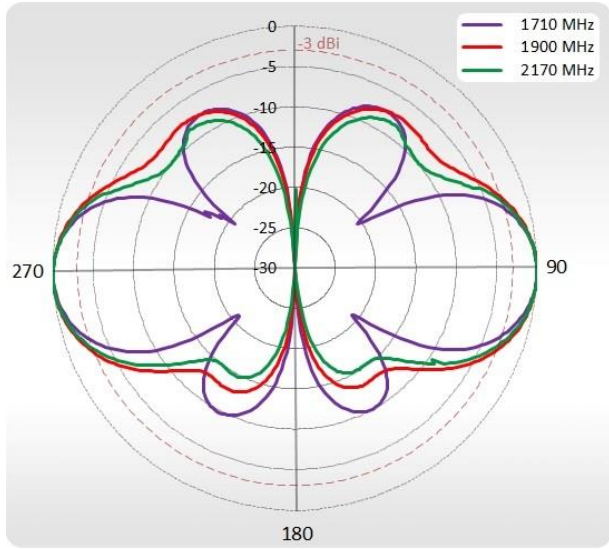

FREQUENCY	0.694-0.96 GHz 1.7 - 2.2 GHz 2.2 - 2.7 GHz
SUPPORTED LTE/5G BANDS	1, 2, 3, 4, 5, 6, 7, 8, 9, 10, 12, 13, 14, 17, 18, 19, 20, 23, 25, 26, 27, 28, 29, 30, 33, 34, 35, 36, 37, 38, 39, 40, 41, 44, 53, 59, 62, 65, 66, 67, 68, 69, 85, n80, n81, n82, n83, n84, n86, n89, n90, n95
GAIN	0.694 - 0.96 GHz : 2 dBi 1.7 - 2.2 GHz : 2 dBi 2.2 - 2.7 GHz : 4 dBi
VSWR	<1.60, max <2.00
BEAMWIDTH	360°/35° +/- 5°
POLARIZATION	Vertical
IMPEDANCE	50 Ω

WI-FI SPECIFICATION

FREQUENCY	2.40-2.50 GHz
GAIN	6 dBi
VSWR	<1.70, max <2.00
BEAMWIDTH	360°/25° +/- 5°
POLARIZATION	Vertical
IMPEDANCE	50 Ω

MECHANICAL SPECIFICATION

MATERIALS	ABS, aluminum, PTFE
INGRESS PROTECTION	IP67
CONNECTOR TYPE	RJ45
DIMENSIONS	160 x 160 x 240 mm 6.3 x 6.3 x 9.45 inch
WEIGHT	1.5 kg 3.31 lbs
OPERATING TEMPERATURE	From -40°C to 75°C From -40°F to 167°F

VSWR for LTE antenna

VSWR for Wi-Fi antenna

PLOTS

700-900 MHz Azimuth

700-900 MHz Elevation

1710-2170 MHz Azimuth

1710-2170 MHz Elevation

2300-2700 MHz Azimuth

2300-2700 MHz Elevation

Wi-Fi Azimuth

Wi-Fi Elevation

RUT360 is an updated version of our all-time best-seller RUT240.

This compact industrial cellular router offers a possibility to connect to the internet using cellular, Wi-Fi, and wired networks.