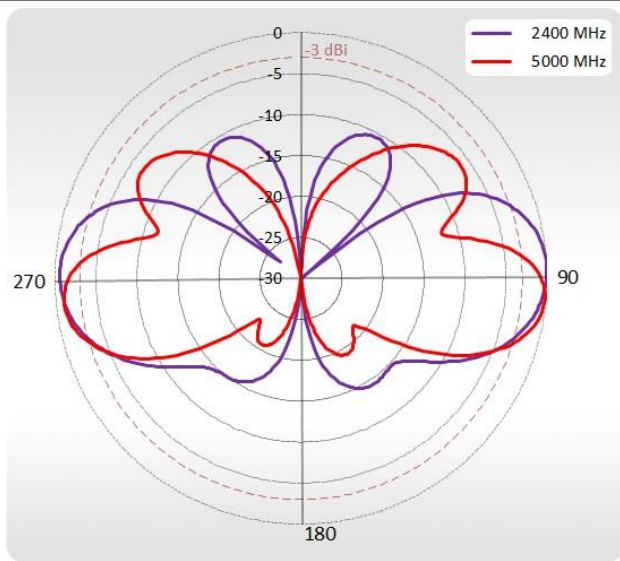

FREQUENCY	0.694-0.96 GHz 1.7 - 2.2 GHz 2.2 - 2.7 GHz
SUPPORTED LTE/5G BANDS	1, 2, 3, 4, 5, 6, 7, 8, 9, 10, 12, 13, 14, 17, 18, 19, 20, 23, 25, 26, 27, 28, 29, 30, 33, 34, 35, 36, 37, 38, 39, 40, 41, 44, 53, 59, 62, 65, 66, 67, 68, 69, 85, n80, n81, n82, n83, n84, n86, n89, n90, n95
GAIN	0.694 - 0.96 GHz : 2 dBi 1.7 - 2.2 GHz : 2 dBi 2.2 - 2.7 GHz : 4 dBi
VSWR	<1.60, max <2.00
BEAMWIDTH	360°/35° +/- 5°
POLARIZATION	Vertical
IMPEDANCE	50 Ω

WI-FI SPECIFICATION

FREQUENCY	2.40-2.50 GHz
GAIN	6 dBi
VSWR	<1.70, max <2.00
BEAMWIDTH	360°/25° +/- 5°
POLARIZATION	Vertical
IMPEDANCE	50 Ω

MECHANICAL SPECIFICATION

MATERIALS	ABS, aluminum, PTFE
INGRESS PROTECTION	IP67
CONNECTOR TYPE	RJ45
DIMENSIONS	160 x 160 x 240 mm 6.3 x 6.3 x 9.45 inch
WEIGHT	1.5 kg 3.31 lbs
OPERATING TEMPERATURE	From -40°C to 75°C From -40°F to 167°F

VSWR for LTE antenna

VSWR for Wi-Fi antenna

PLOTS

700-900 MHz Azimuth

700-900 MHz Elevation

1710-2170 MHz Azimuth

1710-2170 MHz Elevation

2300-2700 MHz Azimuth

2300-2700 MHz Elevation

Wi-Fi Azimuth

Wi-Fi Elevation

RUT360 is an updated version of our all-time best-seller RUT240.

This compact industrial cellular router offers a possibility to connect to the internet using cellular, Wi-Fi, and wired networks.