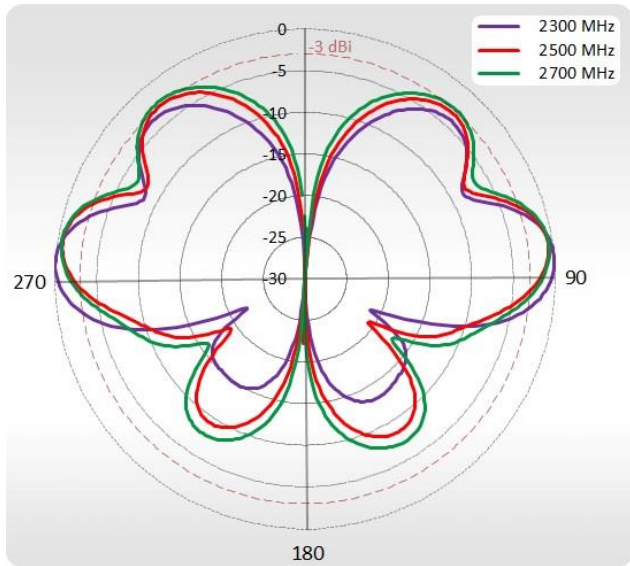

FREQUENCY	0.694-0.96 GHz 1.7 - 2.2 GHz 2.2 - 2.7 GHz
SUPPORTED LTE/5G BANDS	1, 2, 3, 4, 5, 6, 7, 8, 9, 10, 12, 13, 14, 17, 18, 19, 20, 23, 25, 26, 27, 28, 29, 30, 33, 34, 35, 36, 37, 38, 39, 40, 41, 44, 53, 59, 62, 65, 66, 67, 68, 69, 85, n80, n81, n82, n83, n84, n86, n89, n90, n95
GAIN	0.694 - 0.96 GHz : 2 dBi 1.7 - 2.2 GHz : 2 dBi 2.2 - 2.7 GHz : 4 dBi
VSWR	<1.60, max <2.00
BEAMWIDTH	360°/35° +/- 5°
POLARIZATION	Vertical
IMPEDANCE	50 Ω

WI-FI SPECIFICATION

FREQUENCY	2.40-2.50 GHz
GAIN	6 dBi
VSWR	<1.70, max <2.00
BEAMWIDTH	360°/25° +/- 5°
POLARIZATION	Vertical
IMPEDANCE	50 Ω

MECHANICAL SPECIFICATION

MATERIALS	ABS, aluminum, PTFE
INGRESS PROTECTION	IP67
CONNECTOR TYPE	RJ45
DIMENSIONS	160 x 160 x 240 mm 6.3 x 6.3 x 9.45 inch
WEIGHT	1.5 kg 3.31 lbs
OPERATING TEMPERATURE	From -40°C to 75°C From -40°F to 167°F

VSWR for LTE antenna

VSWR for Wi-Fi antenna

PLOTS

700-900 MHz Azimuth

700-900 MHz Elevation

1710-2170 MHz Azimuth

1710-2170 MHz Elevation

2300-2700 MHz Azimuth

2300-2700 MHz Elevation

Wi-Fi Azimuth

Wi-Fi Elevation

RUT360 is an updated version of our all-time best-seller RUT240.

This compact industrial cellular router offers a possibility to connect to the internet using cellular, Wi-Fi, and wired networks.