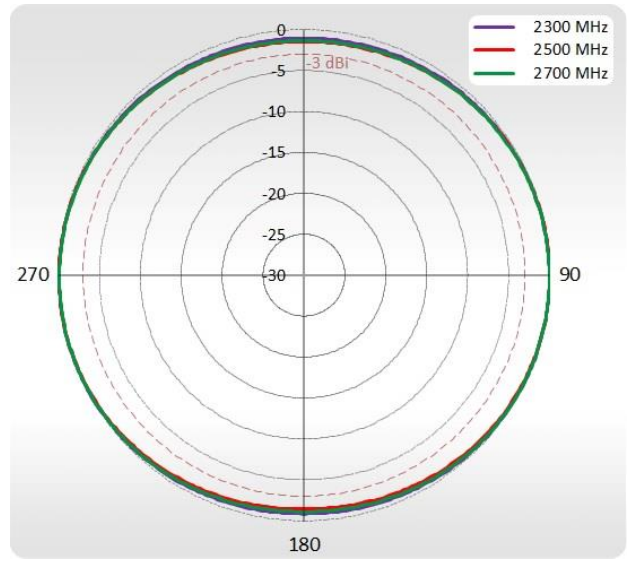

FREQUENCY	0.694-0.96 GHz 1.7 - 2.2 GHz 2.2 - 2.7 GHz
SUPPORTED LTE/5G BANDS	1, 2, 3, 4, 5, 6, 7, 8, 9, 10, 12, 13, 14, 17, 18, 19, 20, 23, 25, 26, 27, 28, 29, 30, 33, 34, 35, 36, 37, 38, 39, 40, 41, 44, 53, 59, 62, 65, 66, 67, 68, 69, 85, n80, n81, n82, n83, n84, n86, n89, n90, n95
GAIN	0.694 - 0.96 GHz : 2 dBi 1.7 - 2.2 GHz : 2 dBi 2.2 - 2.7 GHz : 4 dBi
VSWR	<1.60, max <2.00
BEAMWIDTH	360°/35° +/- 5°
POLARIZATION	Vertical
IMPEDANCE	50 Ω

WI-FI SPECIFICATION

FREQUENCY	2.40-2.50 GHz
GAIN	6 dBi
VSWR	<1.70, max <2.00
BEAMWIDTH	360°/25° +/- 5°
POLARIZATION	Vertical
IMPEDANCE	50 Ω

MECHANICAL SPECIFICATION

MATERIALS	ABS, aluminum, PTFE
INGRESS PROTECTION	IP67
CONNECTOR TYPE	RJ45
DIMENSIONS	160 x 160 x 240 mm 6.3 x 6.3 x 9.45 inch
WEIGHT	1.5 kg 3.31 lbs
OPERATING TEMPERATURE	From -40°C to 75°C From -40°F to 167°F

VSWR for LTE antenna

VSWR for Wi-Fi antenna

PLOTS

700-900 MHz Azimuth

700-900 MHz Elevation

1710-2170 MHz Azimuth

1710-2170 MHz Elevation

2300-2700 MHz Azimuth

2300-2700 MHz Elevation

Wi-Fi Azimuth

Wi-Fi Elevation

RUT360 is an updated version of our all-time best-seller RUT240.

This compact industrial cellular router offers a possibility to connect to the internet using cellular, Wi-Fi, and wired networks.