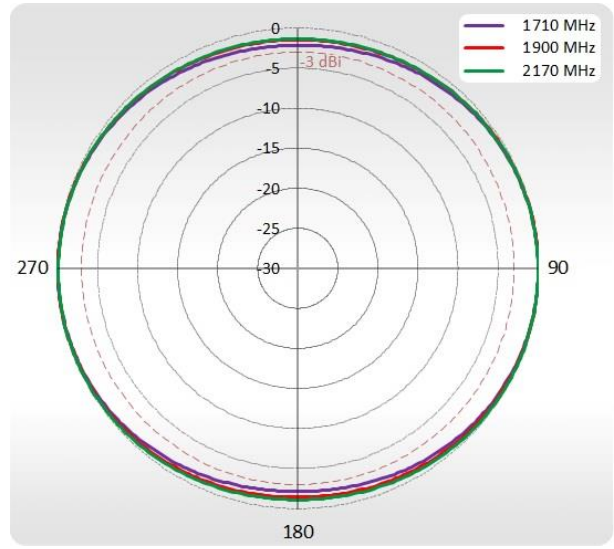

FREQUENCY	0.694-0.96 GHz 1.7 - 2.2 GHz 2.2 - 2.7 GHz
SUPPORTED LTE/5G BANDS	1, 2, 3, 4, 5, 6, 7, 8, 9, 10, 12, 13, 14, 17, 18, 19, 20, 23, 25, 26, 27, 28, 29, 30, 33, 34, 35, 36, 37, 38, 39, 40, 41, 44, 53, 59, 62, 65, 66, 67, 68, 69, 85, n80, n81, n82, n83, n84, n86, n89, n90, n95
GAIN	0.694 - 0.96 GHz : 2 dBi 1.7 - 2.2 GHz : 2 dBi 2.2 - 2.7 GHz : 4 dBi
VSWR	<1.60, max <2.00
BEAMWIDTH	360°/35° +/- 5°
POLARIZATION	Vertical
IMPEDANCE	50 Ω

WI-FI SPECIFICATION

FREQUENCY	2.40-2.50 GHz
GAIN	6 dBi
VSWR	<1.70, max <2.00
BEAMWIDTH	360°/25° +/- 5°
POLARIZATION	Vertical
IMPEDANCE	50 Ω

MECHANICAL SPECIFICATION

MATERIALS	ABS, aluminum, PTFE
INGRESS PROTECTION	IP67
CONNECTOR TYPE	RJ45
DIMENSIONS	160 x 160 x 240 mm 6.3 x 6.3 x 9.45 inch
WEIGHT	1.5 kg 3.31 lbs
OPERATING TEMPERATURE	From -40°C to 75°C From -40°F to 167°F

VSWR for LTE antenna

VSWR for Wi-Fi antenna

PLOTS

700-900 MHz Azimuth

700-900 MHz Elevation

1710-2170 MHz Azimuth

1710-2170 MHz Elevation

2300-2700 MHz Azimuth

2300-2700 MHz Elevation

Wi-Fi Azimuth

Wi-Fi Elevation

RUT360 is an updated version of our all-time best-seller RUT240.

This compact industrial cellular router offers a possibility to connect to the internet using cellular, Wi-Fi, and wired networks.