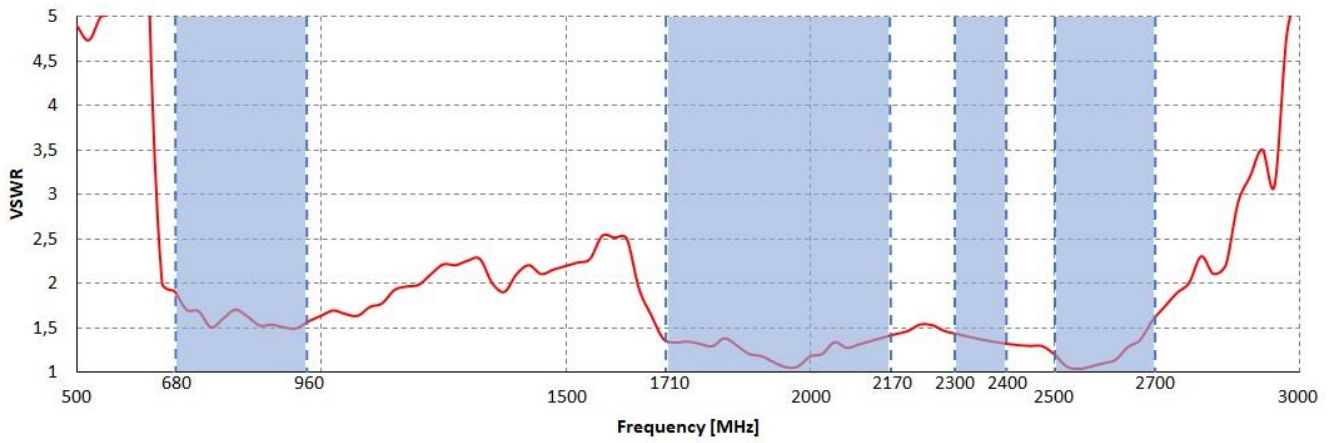

FREQUENCY	0.694-0.96 GHz 1.7 - 2.2 GHz 2.2 - 2.7 GHz
SUPPORTED LTE/5G BANDS	1, 2, 3, 4, 5, 6, 7, 8, 9, 10, 12, 13, 14, 17, 18, 19, 20, 23, 25, 26, 27, 28, 29, 30, 33, 34, 35, 36, 37, 38, 39, 40, 41, 44, 53, 59, 62, 65, 66, 67, 68, 69, 85, n80, n81, n82, n83, n84, n86, n89, n90, n95
GAIN	0.694 - 0.96 GHz : 2 dBi 1.7 - 2.2 GHz : 2 dBi 2.2 - 2.7 GHz : 4 dBi
VSWR	<1.60, max <2.00
BEAMWIDTH	360°/35° +/- 5°
POLARIZATION	Vertical
IMPEDANCE	50 Ω

WI-FI SPECIFICATION

FREQUENCY	2.40-2.50 GHz
GAIN	6 dBi
VSWR	<1.70, max <2.00
BEAMWIDTH	360°/25° +/- 5°
POLARIZATION	Vertical
IMPEDANCE	50 Ω

MECHANICAL SPECIFICATION

MATERIALS	ABS, aluminum, PTFE
INGRESS PROTECTION	IP67
CONNECTOR TYPE	RJ45
DIMENSIONS	160 x 160 x 240 mm 6.3 x 6.3 x 9.45 inch
WEIGHT	1.5 kg 3.31 lbs
OPERATING TEMPERATURE	From -40°C to 75°C From -40°F to 167°F

VSWR for LTE antenna

VSWR for Wi-Fi antenna

PLOTS

700-900 MHz Azimuth

700-900 MHz Elevation

1710-2170 MHz Azimuth

1710-2170 MHz Elevation

2300-2700 MHz Azimuth