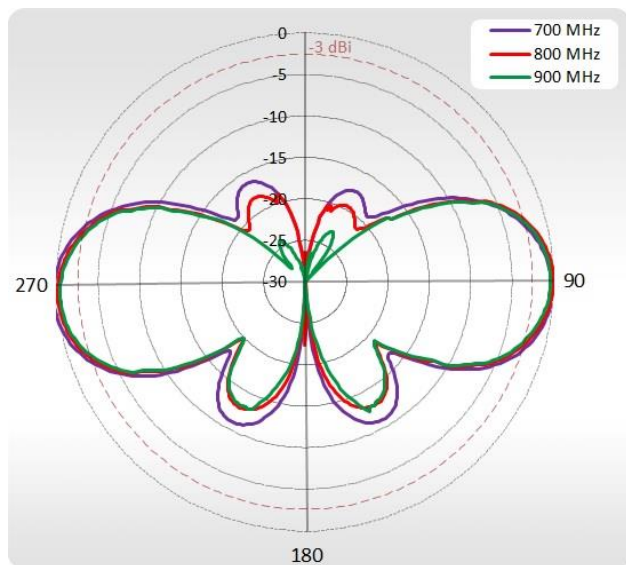

FREQUENCY	0.694-0.96 GHz 1.7 - 2.2 GHz 2.2 - 2.7 GHz
SUPPORTED LTE/5G BANDS	1, 2, 3, 4, 5, 6, 7, 8, 9, 10, 12, 13, 14, 17, 18, 19, 20, 23, 25, 26, 27, 28, 29, 30, 33, 34, 35, 36, 37, 38, 39, 40, 41, 44, 53, 59, 62, 65, 66, 67, 68, 69, 85, n80, n81, n82, n83, n84, n86, n89, n90, n95
GAIN	0.694 - 0.96 GHz : 2 dBi 1.7 - 2.2 GHz : 2 dBi 2.2 - 2.7 GHz : 4 dBi
VSWR	<1.60, max <2.00
BEAMWIDTH	360°/35° +/- 5°
POLARIZATION	Vertical
IMPEDANCE	50 Ω

WI-FI SPECIFICATION

FREQUENCY	2.40-2.50 GHz
GAIN	6 dBi
VSWR	<1.70, max <2.00
BEAMWIDTH	360°/25° +/- 5°
POLARIZATION	Vertical
IMPEDANCE	50 Ω

MECHANICAL SPECIFICATION

MATERIALS	ABS, aluminum, PTFE
INGRESS PROTECTION	IP67
CONNECTOR TYPE	RJ45
DIMENSIONS	160 x 160 x 240 mm 6.3 x 6.3 x 9.45 inch
WEIGHT	1.5 kg 3.31 lbs
OPERATING TEMPERATURE	From -40°C to 75°C From -40°F to 167°F

VSWR for LTE antenna

VSWR for Wi-Fi antenna

PLOTS

700-900 MHz Azimuth

700-900 MHz Elevation

1710-2170 MHz Azimuth

1710-2170 MHz Elevation

2300-2700 MHz Azimuth

2300-2700 MHz Elevation

Wi-Fi Azimuth

Wi-Fi Elevation

RUT360 is an updated version of our all-time best-seller RUT240.

This compact industrial cellular router offers a possibility to connect to the internet using cellular, Wi-Fi, and wired networks.