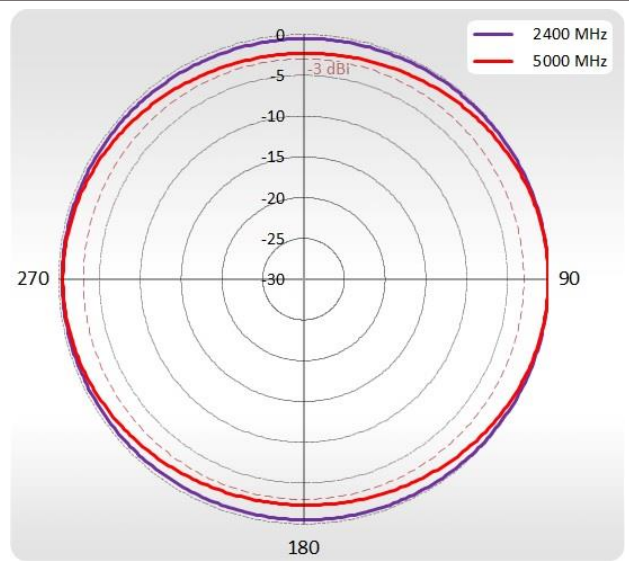

FREQUENCY	0.694-0.96 GHz 1.7 - 2.2 GHz 2.2 - 2.7 GHz
SUPPORTED LTE/5G BANDS	1, 2, 3, 4, 5, 6, 7, 8, 9, 10, 12, 13, 14, 17, 18, 19, 20, 23, 25, 26, 27, 28, 29, 30, 33, 34, 35, 36, 37, 38, 39, 40, 41, 44, 53, 59, 62, 65, 66, 67, 68, 69, 85, n80, n81, n82, n83, n84, n86, n89, n90, n95
GAIN	0.694 - 0.96 GHz : 2 dBi 1.7 - 2.2 GHz : 2 dBi 2.2 - 2.7 GHz : 4 dBi
VSWR	<1.60, max <2.00
BEAMWIDTH	360°/35° +/- 5°
POLARIZATION	Vertical
IMPEDANCE	50 Ω

WI-FI SPECIFICATION

FREQUENCY	2.40-2.50 GHz
GAIN	6 dBi
VSWR	<1.70, max <2.00
BEAMWIDTH	360°/25° +/- 5°
POLARIZATION	Vertical
IMPEDANCE	50 Ω

MECHANICAL SPECIFICATION

MATERIALS	ABS, aluminum, PTFE
INGRESS PROTECTION	IP67
CONNECTOR TYPE	RJ45
DIMENSIONS	160 x 160 x 240 mm 6.3 x 6.3 x 9.45 inch
WEIGHT	1.5 kg 3.31 lbs
OPERATING TEMPERATURE	From -40°C to 75°C From -40°F to 167°F

VSWR for LTE antenna

VSWR for Wi-Fi antenna

PLOTS

700-900 MHz Azimuth

700-900 MHz Elevation

1710-2170 MHz Azimuth

1710-2170 MHz Elevation

2300-2700 MHz Azimuth

2300-2700 MHz Elevation

Wi-Fi Azimuth

Wi-Fi Elevation

RUT360 is an updated version of our all-time best-seller RUT240.

This compact industrial cellular router offers a possibility to connect to the internet using cellular, Wi-Fi, and wired networks.