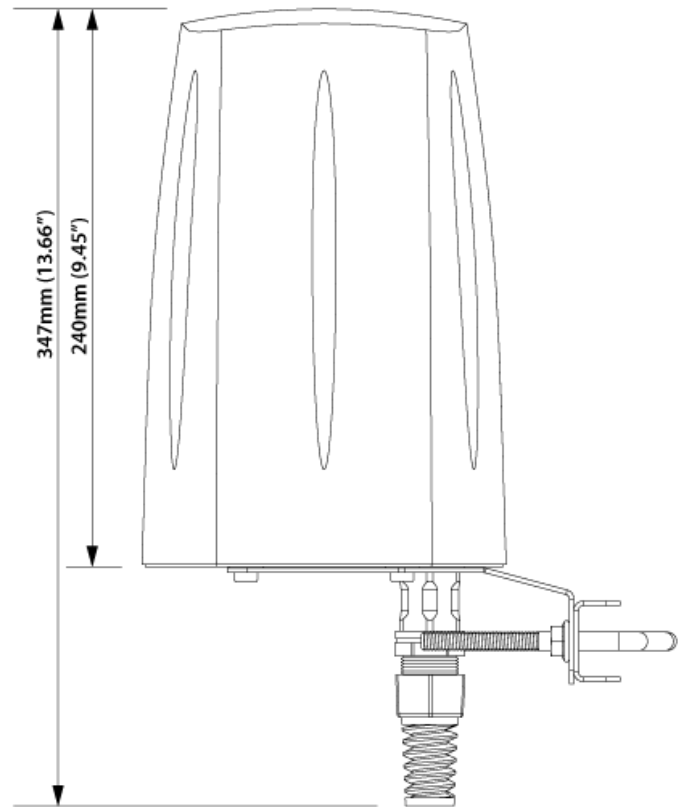

HEADQUARTER:

Wireless Instruments sp. z o.o.

ul. Kościuszki 27

52-116 Iwiny

POLAND

sales@quwireless.com

tel 1. +48 601 366 369

tel 2. +48 577 667 761

www.quwireless.com