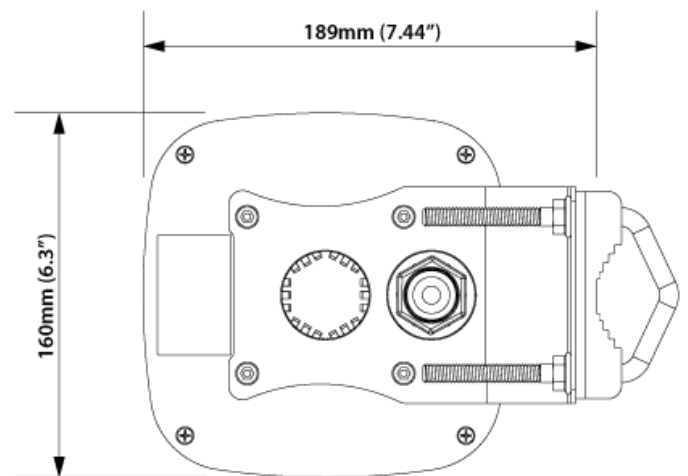

HEADQUARTER:

Wireless Instruments sp. z o.o.

ul. Kościuszki 27

52-116 Iwiny

POLAND

sales@quwireless.com

tel 1. +48 601 366 369

tel 2. +48 577 667 761

www.quwireless.com