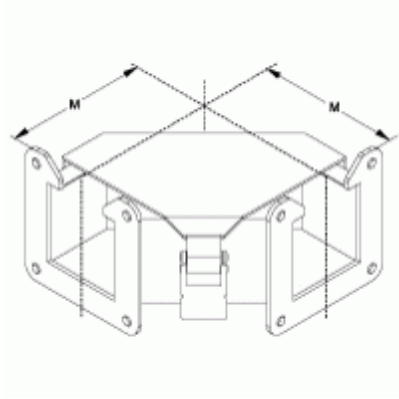

## 90 degree Elbow Top Opening *1485 9N Series*

Part No.	Size
1485B9N	2.5 x 2.5
1485C9N	4 x 4
1485D9N	6 x 6
1485E9N	8 x 8
1485F9N	12 x 6

One flat sealing plate included

*Data subject to change without notice*