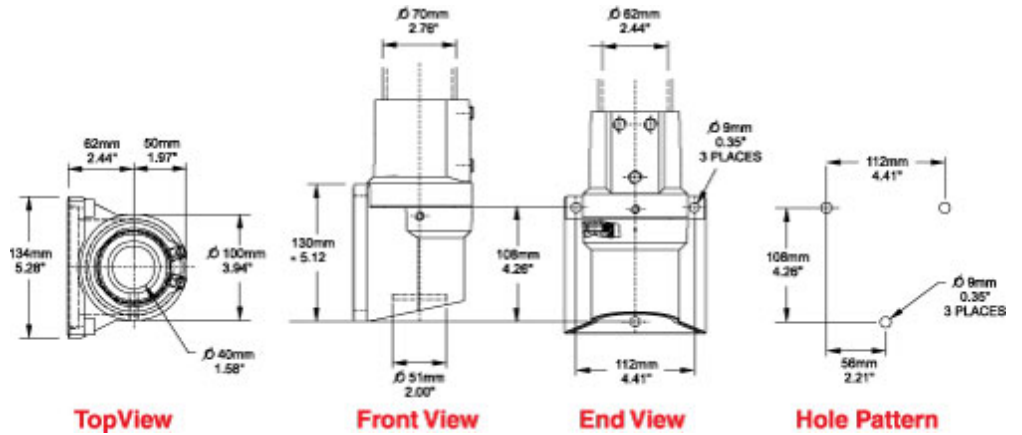

Quality Products. Service Excellence.

Tara Plus Vertical Wall Joint *TPSSVWJ Series*

- Accepts 70mm tube parallel to its mounting surface.
- Die-cast Aluminum G Al Si 12.
- Rotates 316°.

Part No. **R149-010-001**