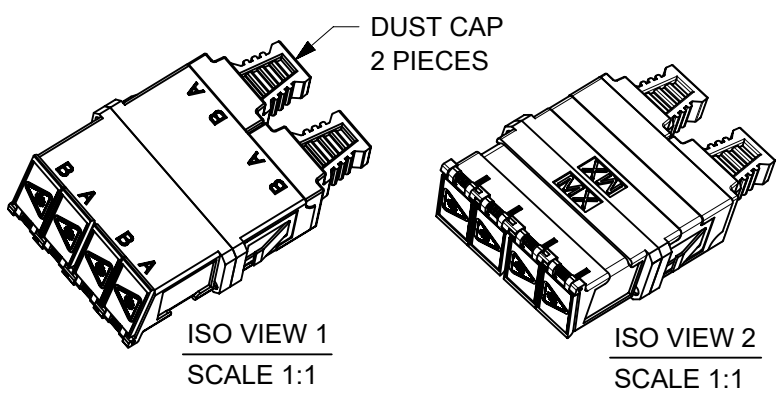

LC QUAD ADAPTER P/N	LC QUAD ADAPTER COLOR	SPLIT SLEEVE MATERIAL
106123-0400	BLUE	ZR
106123-1400	BEIGE	ZR
106126-2400	GREEN	ZR

- NOTES:
1. ALL DIMENSIONS ARE FOR REFERENCE
 2. DUST CAPS NOT SHOWN ON FRONT, BOTTOM AND RIGHT VIEW.
 3. LC QUAD ADAPTER HAS SC DUPLEX ADAPTER FOOTPRINT.

THIS DRAWING CONTAINS INFORMATION THAT IS PROPRIETARY TO MOLEX ELECTRONIC TECHNOLOGIES, LLC AND SHOULD NOT BE USED WITHOUT WRITTEN PERMISSION									
DIMENSION UNITS	SCALE	CURRENT REV DESC: REMOVED OBSOLETE PART NUMBER AS PER PCN#512063.							
INCH	3:1	<p>molex</p> <p>LC QUAD ADAPTER WITH SHUTTERS SMALL FLANGE, SNAP MOUNT</p> <p>PRODUCT CUSTOMER DRAWING</p> <p>DOCUMENT NUMBER: SD-106123-X400 DOC TYPE: PSD DOC PART: 001 REVISION: B1</p> <p>MATERIAL NUMBER: SEE TABLE CUSTOMER: GENERAL MARKET SHEET NUMBER: 1 OF 1</p>							
GENERAL TOLERANCES (UNLESS SPECIFIED)									
ANGULAR TOL	± °								
4 PLACES	±								
3 PLACES	±								
2 PLACES	±	EC NO: 713759	2022/08/09						
1 PLACE	±	DRWN: SUGEEB	2022/10/07						
0 PLACES	±	CHKD: GB	2022/10/07						
DRAFT WHERE APPLICABLE MUST REMAIN WITHIN DIMENSIONS		APPR: GB	2022/10/07	INITIAL REVISION:	2005/12/06				
THIRD ANGLE PROJECTION		DRWN: PGIBLIN	2005/12/06	SERIES	106123				
DRAWING		APPR: IGUMIN	2005/12/06	MATERIAL NUMBER	SEE TABLE				
B-SIZE		SHEET NUMBER		1 OF 1					