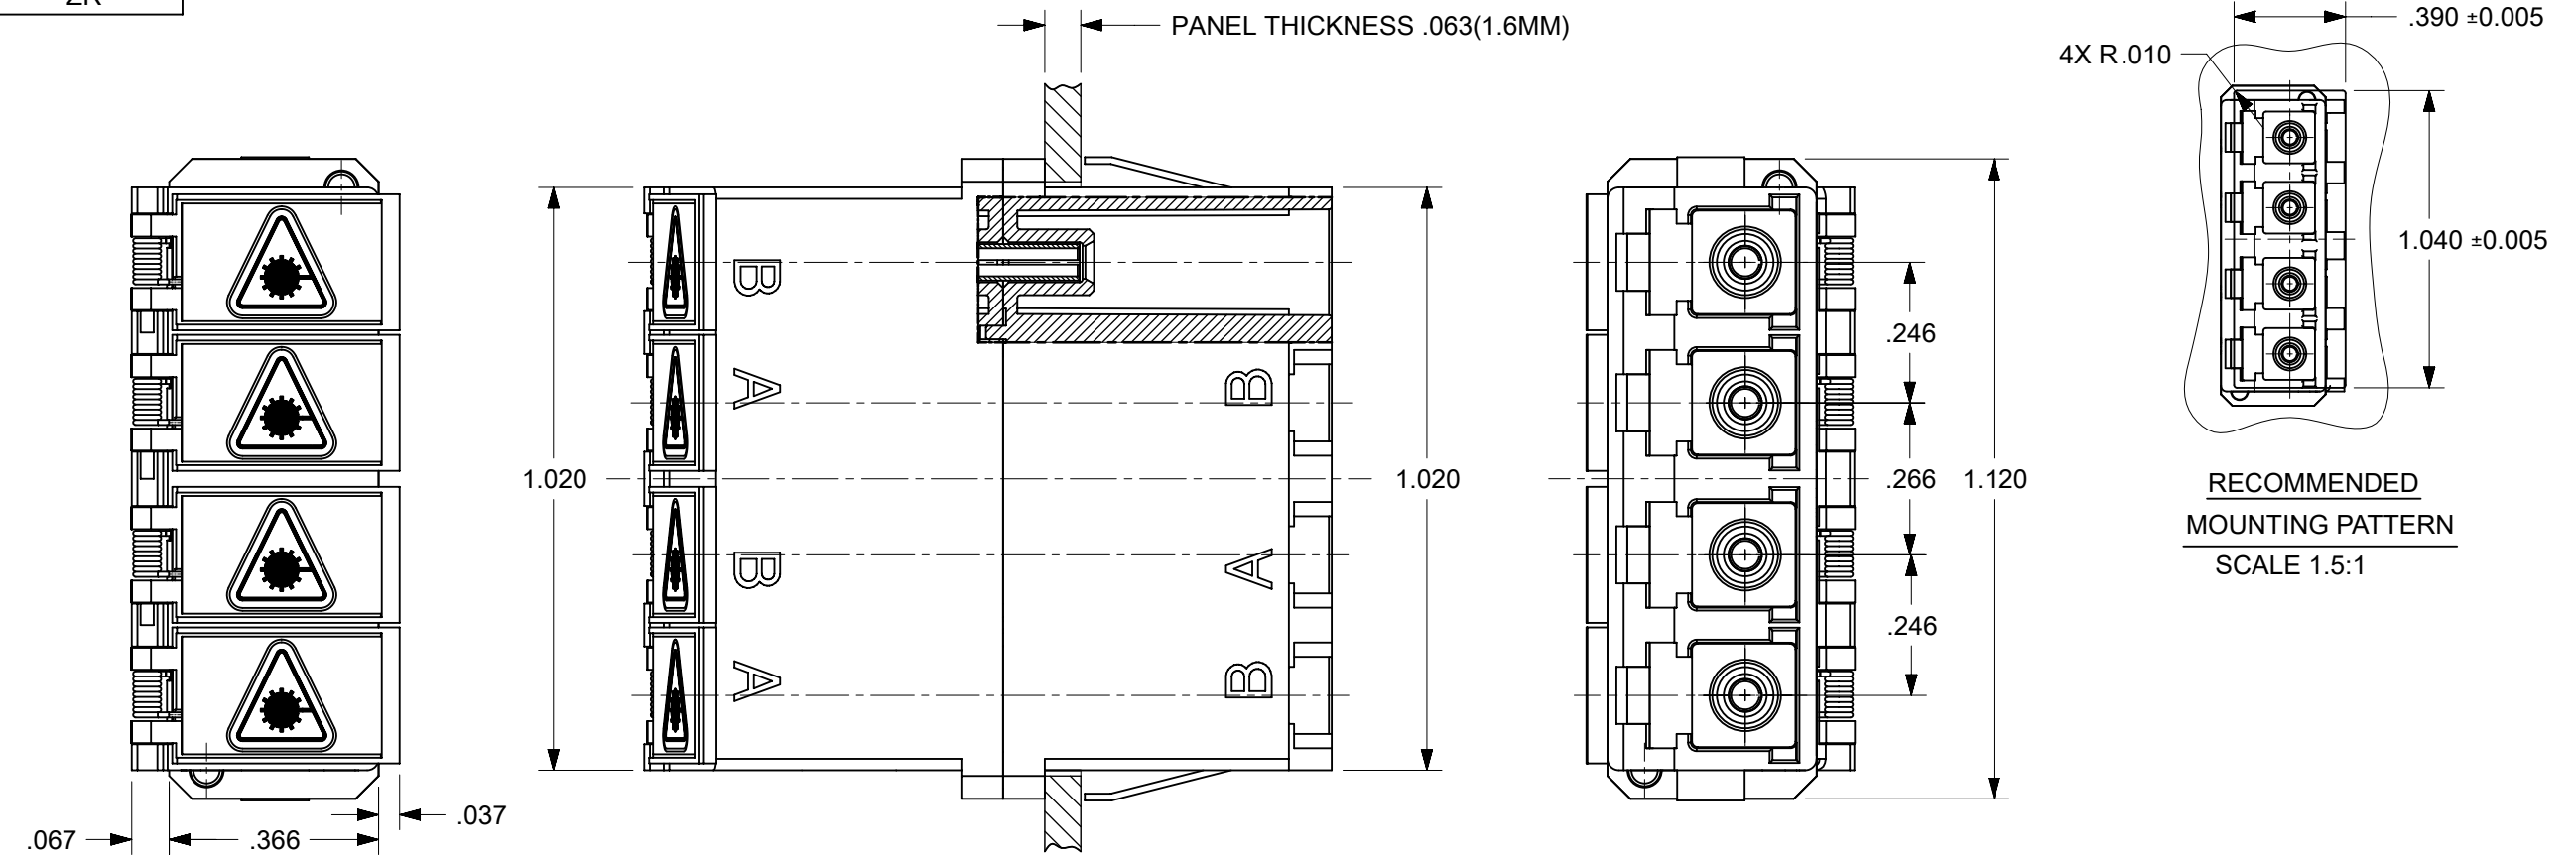

LC QUAD ADAPTER P/N	LC QUAD ADAPTER COLOR	SPLIT SLEEVE MATERIAL
106123-0400	BLUE	ZR
106123-1400	BEIGE	ZR
106126-2400	GREEN	ZR

- NOTES:
1. ALL DIMENSIONS ARE FOR REFERENCE
 2. DUST CAPS NOT SHOWN ON FRONT, BOTTOM AND RIGHT VIEW.
 3. LC QUAD ADAPTER HAS SC DUPLEX ADAPTER FOOTPRINT.

THIS DRAWING CONTAINS INFORMATION THAT IS PROPRIETARY TO MOLEX ELECTRONIC TECHNOLOGIES, LLC AND SHOULD NOT BE USED WITHOUT WRITTEN PERMISSION									
DIMENSION UNITS	SCALE	CURRENT REV DESC: REMOVED OBSOLETE PART NUMBER AS PER PCN#512063.							
INCH	3:1	<p>molex</p> <p>LC QUAD ADAPTER WITH SHUTTERS SMALL FLANGE, SNAP MOUNT</p> <p>PRODUCT CUSTOMER DRAWING</p> <p>DOCUMENT NUMBER: SD-106123-X400 DOC TYPE: PSD DOC PART: 001 REVISION: B1</p> <p>MATERIAL NUMBER: SEE TABLE CUSTOMER: GENERAL MARKET SHEET NUMBER: 1 OF 1</p>							
GENERAL TOLERANCES (UNLESS SPECIFIED)									
ANGULAR TOL	± °								
4 PLACES	±								
3 PLACES	±								
2 PLACES	±	EC NO: 713759	2022/08/09						
1 PLACE	±	DRWN: SUGEEB	2022/10/07						
0 PLACES	±	CHKD: GB	2022/10/07						
DRAFT WHERE APPLICABLE MUST REMAIN WITHIN DIMENSIONS		APPR: GB	2022/10/07	INITIAL REVISION:	2005/12/06				
THIRD ANGLE PROJECTION		DRWN: PGIBLIN	2005/12/06	SERIES	106123				
DRAWING		APPR: IGUMIN	2005/12/06	MATERIAL NUMBER	SEE TABLE				
B-SIZE		SHEET NUMBER		1 OF 1					