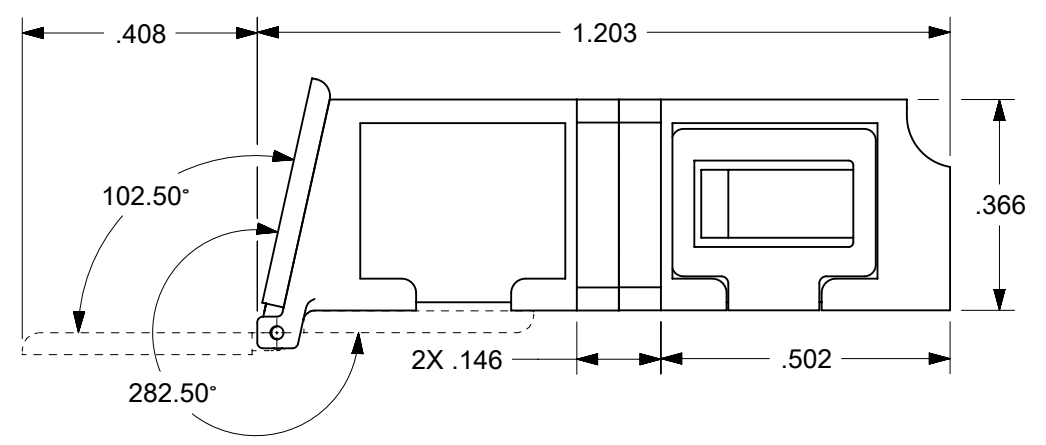

LC QUAD ADAPTER P/N	LC QUAD ADAPTER COLOR	SPLIT SLEEVE MATERIAL
106123-0400	BLUE	ZR
106123-1400	BEIGE	ZR
106126-2400	GREEN	ZR

- NOTES:
1. ALL DIMENSIONS ARE FOR REFERENCE
 2. DUST CAPS NOT SHOWN ON FRONT, BOTTOM AND RIGHT VIEW.
 3. LC QUAD ADAPTER HAS SC DUPLEX ADAPTER FOOTPRINT.

THIS DRAWING CONTAINS INFORMATION THAT IS PROPRIETARY TO MOLEX ELECTRONIC TECHNOLOGIES, LLC AND SHOULD NOT BE USED WITHOUT WRITTEN PERMISSION									
DIMENSION UNITS	SCALE	CURRENT REV DESC: REMOVED OBSOLETE PART NUMBER AS PER PCN#512063.							
INCH	3:1	<p>molex</p> <p>LC QUAD ADAPTER WITH SHUTTERS SMALL FLANGE, SNAP MOUNT</p> <p>PRODUCT CUSTOMER DRAWING</p> <p>DOCUMENT NUMBER: SD-106123-X400 DOC TYPE: PSD DOC PART: 001 REVISION: B1</p> <p>MATERIAL NUMBER: SEE TABLE CUSTOMER: GENERAL MARKET SHEET NUMBER: 1 OF 1</p>							
GENERAL TOLERANCES (UNLESS SPECIFIED)									
ANGULAR TOL	± °								
4 PLACES	±								
3 PLACES	±								
2 PLACES	±	EC NO: 713759	2022/08/09						
1 PLACE	±	DRWN: SUGEEB	2022/10/07						
0 PLACES	±	CHKD: GB	2022/10/07						
DRAFT WHERE APPLICABLE MUST REMAIN WITHIN DIMENSIONS		APPR: GB	2022/10/07	INITIAL REVISION:	2005/12/06				
THIRD ANGLE PROJECTION		DRWN: PGIBLIN	2005/12/06	SERIES	106123				
DRAWING		APPR: IGUMIN	2005/12/06	MATERIAL NUMBER	SEE TABLE				
B-SIZE		SHEET NUMBER		1 OF 1					