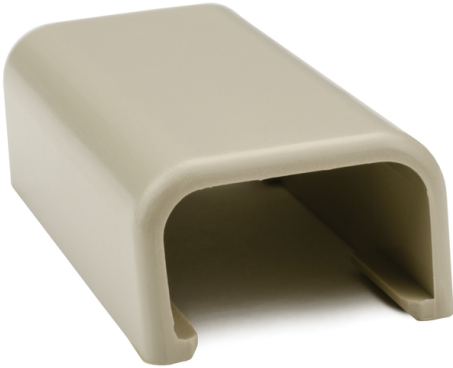

Specification Sheet

Part Number: TSR1I-14

Tamper resistant covers with hidden latch provide security while allowing quick entry for cable maintenance.

PVC construction is lightweight, durable and more affordable than metallic raceway systems.

Flexible hinge is designed to reduce stress cracking and discoloration from repeated opening and closing.

Systems and fittings are available in white, office white and ivory to coordinate with a variety of décor.

Fittings incorporate a minimum 1" bend radius to meet TIA/EIA 568-B and 569-A standards.

Splice Cover, 3/4", PVC, 2-Piece, Ivory, 10 Individual/bag

Article Number	250-01401
Type	TSR1-14
Color	Ivory (IV)
Quantity Per	bag

Product Description	HellermannTyton surface raceway systems are the ideal solution for routing communication and power cables. No need to break into existing walls - raceway systems are designed to route cable along wall surfaces. Made of a PVC material, components are durable and affordable; and the one-piece construction and adhesive tape backing make positioning and mounting easy. HellermannTyton offers a low voltage TSR system and a power rated TSRP system that are available in three different diameters to accommodate different cable and wire bundle and conduit sizes. Both systems include a complete line of fittings and junction boxes that allow for clean and professional installations. TSR surface raceway systems can be used to route a variety of communication cable, including high speed UTP and fiber optic cable.
Short Description	Splice Cover, 3/4", PVC, 2-Piece, Ivory, 10 Individual/bag
Global Part Name	TSR1-14-PVC-BGE
Material	Polyvinylchloride (PVC)
Material Shortcut	PVC
Flammability	UL 94 V-0
Halogen Free	No
Operating Temperature	+122°F (+50°C)
Reach Compliant (Article 33)	No
ROHS Compliant	Yes
Package Quantity (Imperial)	10