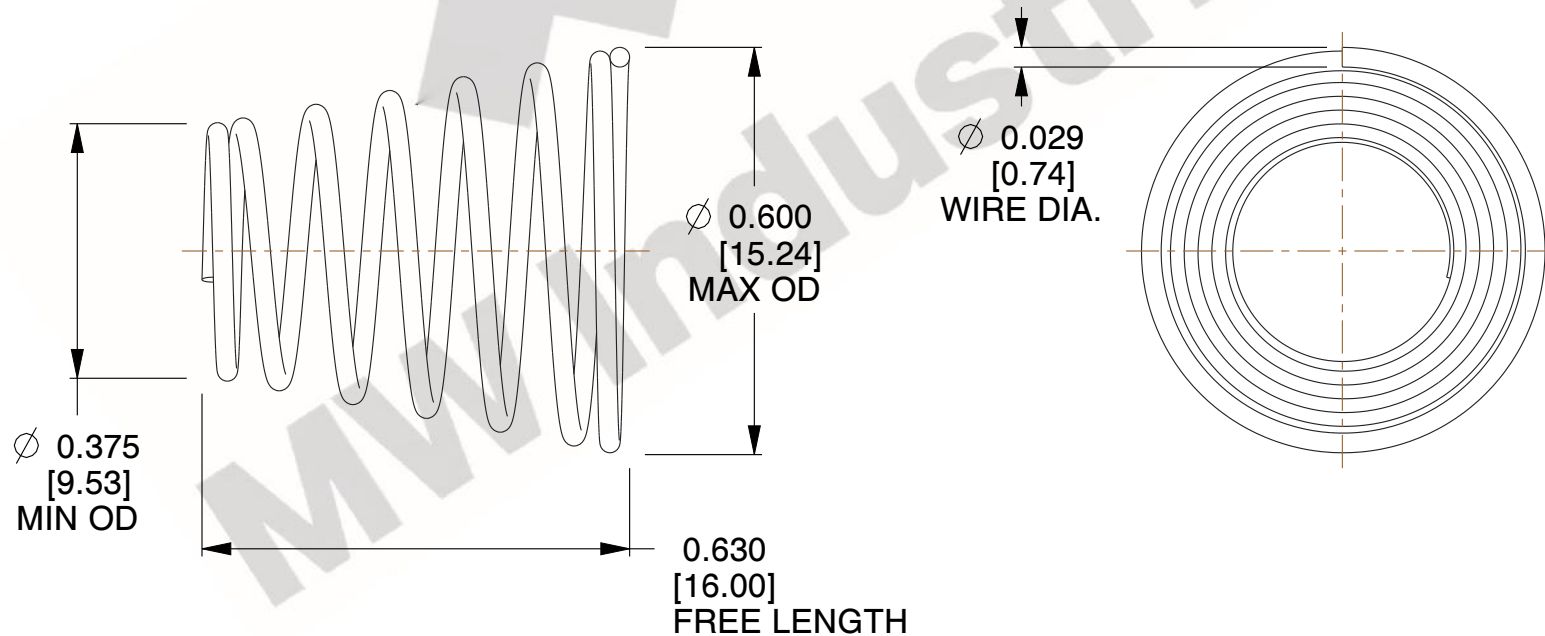

**NOTES:**

1. Material : 302 SS
2. Finish : None
3. Total Coils : 7.000
4. Ends : Closed
5. Wind Direction : RHW
6. All Drawing Dimensions are in Inches [mm]

COMPONENT		TAPERED SPRINGS	
TA-7025S		UNIT	INCH [mm]
		SHEET	1 of 1
TAPERED SPRINGS			