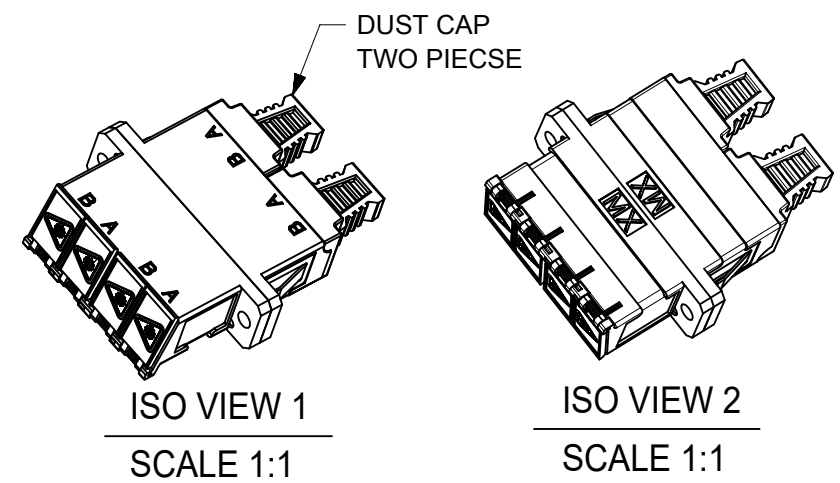

LC QUAD ADAPTER P/N	LC QUAD ADAPTER COLOR	SPLIT SLEEVE MATERIAL
106123-0200	BLUE	ZR
106123-0205*		
106123-1200	BEIGE	
106123-1205*		
106123-2200	GREEN	
106123-3200	AQUA	
106123-3205*		

PRE-RELEASE REFERENCE USE ONLY

NOTES:
 1. ALL DIMENSIONS ARE FOR REFERENCE
 2. DUST CAPS NOT SHOWN ON FRONT, BOTTOM AND RIGHT VIEW.
 3. LC QUAD ADAPTER HAS SC DUPLEX ADAPTER FOOTPRINT.
 4.P/NS MARKED WITH() ARE BULK PACKED IN QUANTITIES OF 100PCS

FUNCTIONAL SYMBOLS	DIMENSION UNITS	SCALE	CURRENT REV DESC:
∇ = 0	INCH	4:1	EC NO: 689237 DRWN: JHUANG18 CHKD: IGUMIN APPR: IGUMIN INITIAL REVISION: DRWN: PGIBLIN APPR: IGUMIN
∇ = 0	GENERAL TOLERANCES (UNLESS SPECIFIED)		
∇ = 0	ANGULAR TOL ± °		
DIVISIONAL SYMBOLS	4 PLACES ±		
	3 PLACES ±		2021/12/10
	2 PLACES ±		2021/12/21
	1 PLACE ±		2021/12/21
	0 PLACES ±		2005/12/06
	DRAFT WHERE APPLICABLE MUST REMAIN WITHIN DIMENSIONS		2005/12/06
	THIRD ANGLE PROJECTION	DRAWING	SERIES
		B-SIZE	106123
		MATERIAL NUMBER	CUSTOMER
		SEE TABLE	GENERAL MARKET
			SHEET NUMBER
			1 OF 1

molex

LC QUAD ADAPTER WITH SHUTTERS (SCREW AND SNAP MOUNT)

PRODUCT CUSTOMER DRAWING

DOCUMENT NUMBER: SD-106123-X200
 DOC TYPE: PSD
 DOC PART: 001
 REVISION: B

DOCUMENT STATUS	RELEASE DATE