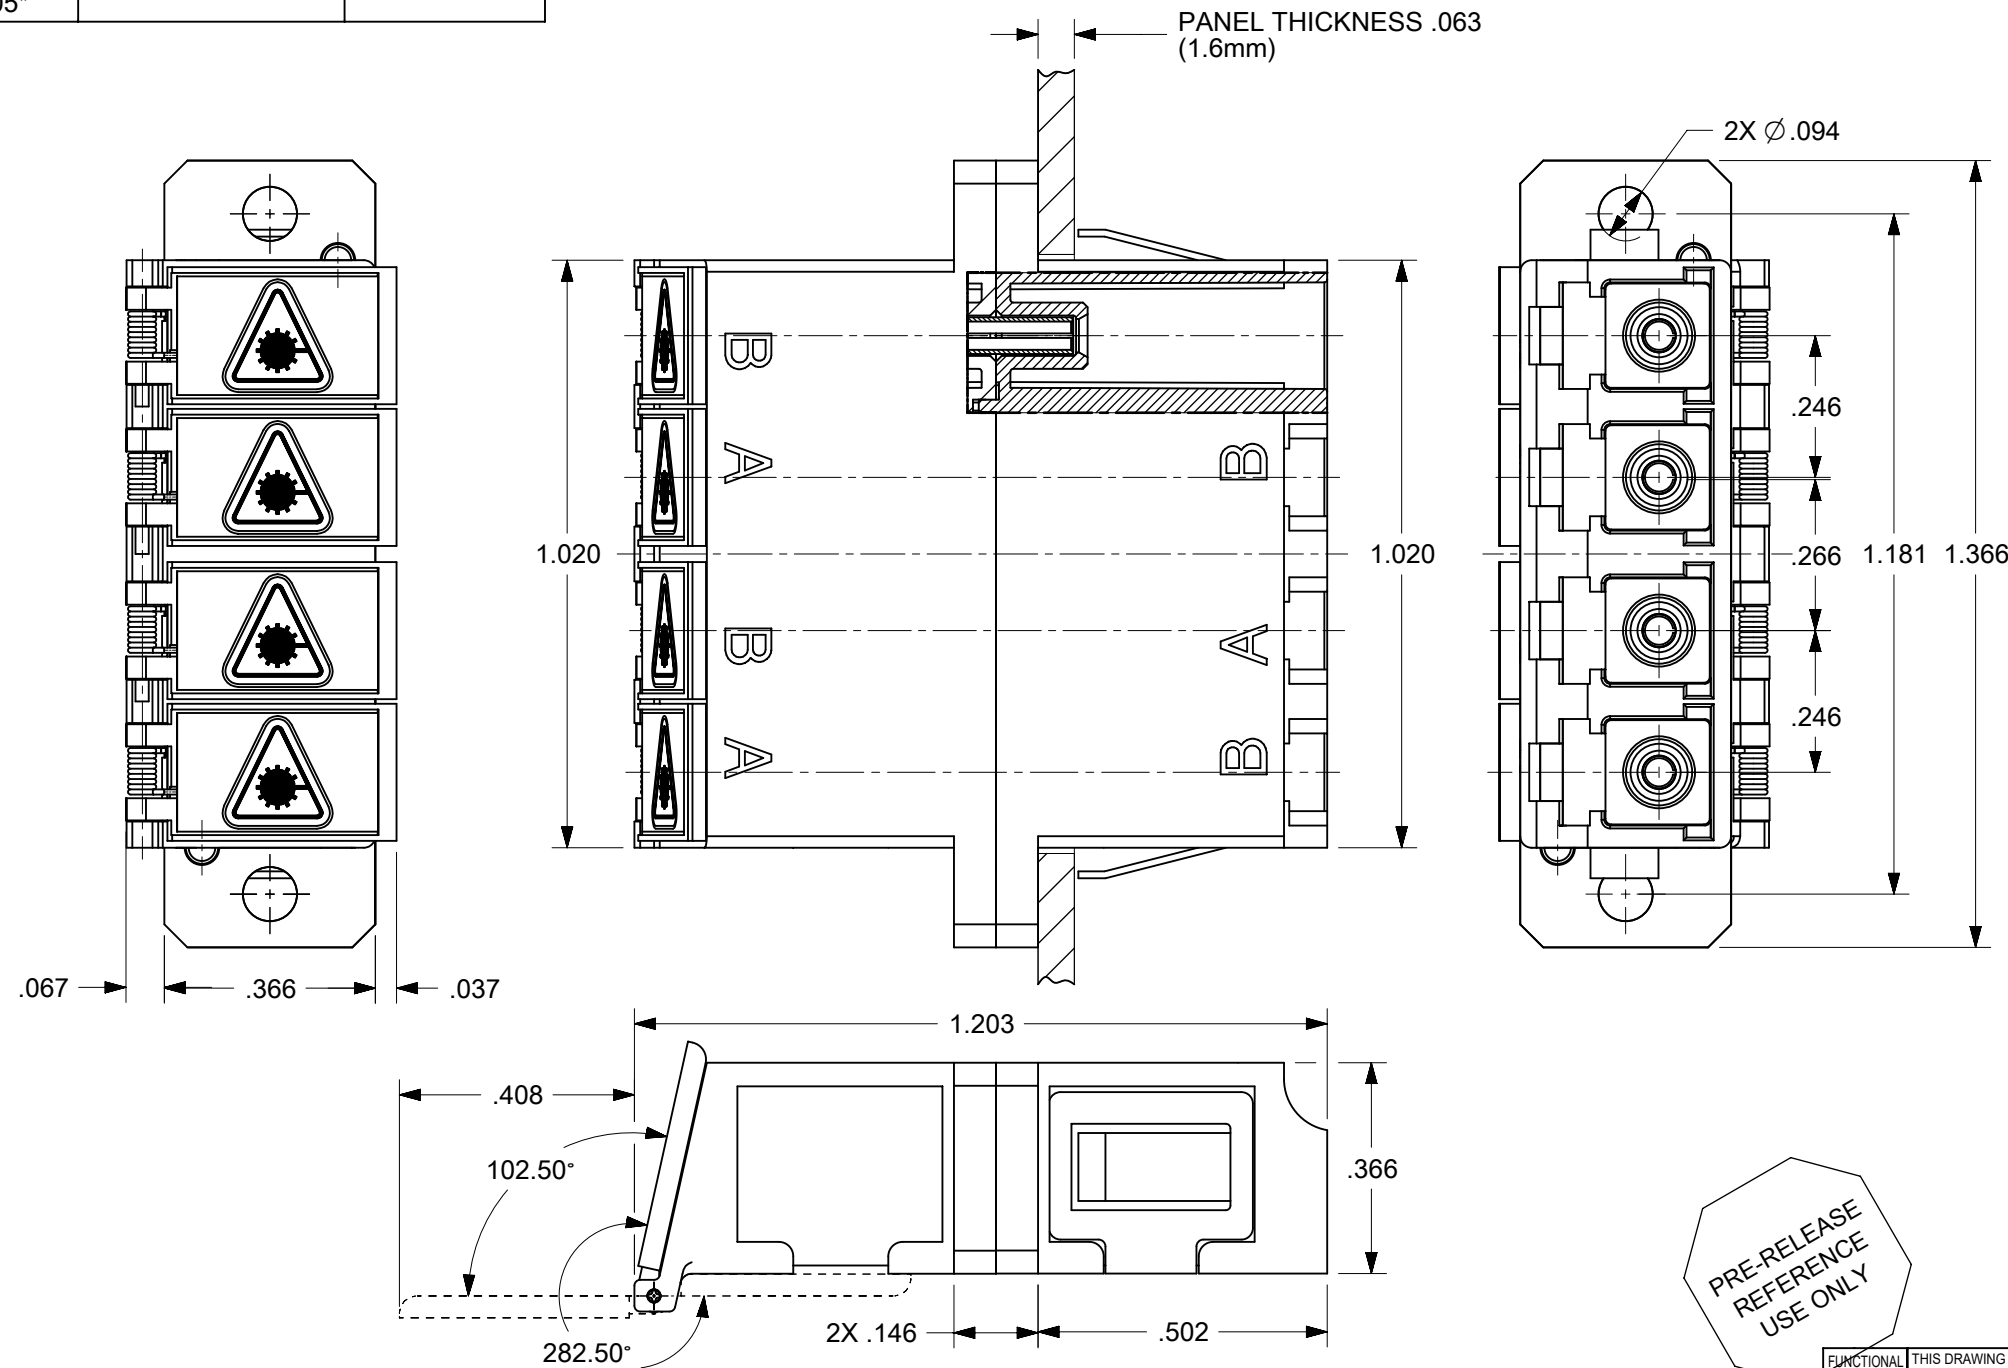

LC QUAD ADAPTER P/N	LC QUAD ADAPTER COLOR	SPLIT SLEEVE MATERIAL
106123-0200	BLUE	ZR
106123-0205*		
106123-1200	BEIGE	
106123-1205*		
106123-2200	GREEN	
106123-3200	AQUA	
106123-3205*		

PRE-RELEASE REFERENCE USE ONLY

NOTES:
 1. ALL DIMENSIONS ARE FOR REFERENCE
 2. DUST CAPS NOT SHOWN ON FRONT, BOTTOM AND RIGHT VIEW.
 3. LC QUAD ADAPTER HAS SC DUPLEX ADAPTER FOOTPRINT.
 4.P/NS MARKED WITH() ARE BULK PACKED IN QUANTITIES OF 100PCS

FUNCTIONAL SYMBOLS	DIMENSION UNITS	SCALE	CURRENT REV DESC:
∇ = 0	INCH	4:1	EC NO: 689237 DRWN: JHUANG18 CHKD: IGUMIN APPR: IGUMIN INITIAL REVISION: DRWN: PGIBLIN APPR: IGUMIN
∇ = 0	GENERAL TOLERANCES (UNLESS SPECIFIED)		
∇ = 0	ANGULAR TOL ± °		
DIVISIONAL SYMBOLS	4 PLACES ±		
	3 PLACES ±		2021/12/10
	2 PLACES ±		2021/12/21
	1 PLACE ±		2021/12/21
	0 PLACES ±		2005/12/06
	DRAFT WHERE APPLICABLE MUST REMAIN WITHIN DIMENSIONS		2005/12/06
	THIRD ANGLE PROJECTION	DRAWING	SERIES
		B-SIZE	106123
		MATERIAL NUMBER	CUSTOMER
		SEE TABLE	GENERAL MARKET
			SHEET NUMBER
			1 OF 1

molex

LC QUAD ADAPTER WITH SHUTTERS (SCREW AND SNAP MOUNT)

PRODUCT CUSTOMER DRAWING

DOCUMENT NUMBER: SD-106123-X200
 DOC TYPE: PSD
 DOC PART: 001
 REVISION: B

DOCUMENT STATUS	RELEASE DATE