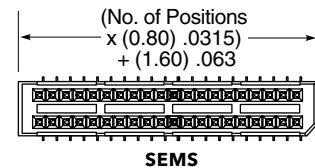

(0.80 mm) .0315" PITCH • MICRO TIGER EYE™ SOCKET AND HEADER

SERIES	1	NO. PINS PER ROW	02	STACK HEIGHT	PLATING OPTION	D	OPTIONS	OTHER OPTIONS
SEM Socket		05, 10, 15, 20, 25 (SEM, SEMS, TEM, TEMS only)		-03.0 = 6 mm Stack Height (-03.0 required for SEM/SEMS Series)	-FG = Gold Flash		Leave blank for SEMS/TEMS	-K = (3.50 mm) .138" DIA Polyimide film Pick & Place Pad (Required for SEMS)
SEMS Slim Socket		30, 35, 40, 45, 50 (SEM/TEM only) (Standard sizes)		-04.0 = 7 mm Stack Height (TEM/TEMS only)	-G = 10 μm (0.25 μm) Gold on contact, Gold Flash on tail		-A = Alignment Pin (Not available with -LC or -WT)	= (5.50 mm) .217" DIA Polyimide film Pick & Place Pad (Required for TEMS)
TEM Header				-07.0 = 10 mm Stack Height (TEM/TEMS only)	-H = 30 μm (0.76 μm) Gold on contact, Gold Flash on tail		-LC = Locking Clip (Not available with -A or -WT) (Manual placement required)	-TR = Tape & Reel (Required for SEMS/TEMS)
TEMS Slim Header							-WT = Weld Tab (Not available with -A or -LC)	-FR = Full Reel Tape & Reel (must order max. quantity per reel; contact Samtec for quantity breaks)

SEM
Board Mates:
TEM

SEMS
Board Mates:
TEMS