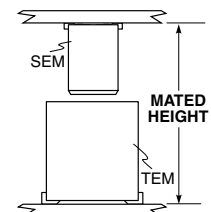

SERIES	1	NO. PINS PER ROW	02	STACK HEIGHT	PLATING OPTION	D	OPTIONS	OTHER OPTIONS
<b>SEM</b> Socket		<b>05, 10, 15, 20, 25</b> (SEM, SEMS, TEM, TEMS only)		<b>-03.0</b> = 6 mm Stack Height (-03.0 required for SEM/SEMS Series)	<b>-FG</b> = Gold Flash		Leave blank for SEMS/TEMS	<b>-K</b> = (3.50 mm) .138" DIA Polyimide film Pick & Place Pad (Required for SEMS)
<b>SEMS</b> Slim Socket		<b>30, 35, 40, 45, 50</b> (SEM/TEM only) (Standard sizes)		<b>-04.0</b> = 7 mm Stack Height (TEM/TEMS only)	<b>-G</b> = 10 μm (0.25 μm) Gold on contact, Gold Flash on tail		<b>-A</b> = Alignment Pin (Not available with -LC or -WT)	= (5.50 mm) .217" DIA Polyimide film Pick & Place Pad (Required for TEMS)
<b>TEM</b> Header				<b>-07.0</b> = 10 mm Stack Height (TEM/TEMS only)	<b>-H</b> = 30 μm (0.76 μm) Gold on contact, Gold Flash on tail		<b>-LC</b> = Locking Clip (Not available with -A or -WT) (Manual placement required)	<b>-TR</b> = Tape & Reel (Required for SEMS/TEMS)
<b>TEMS</b> Slim Header							<b>-WT</b> = Weld Tab (Not available with -A or -LC)	<b>-FR</b> = Full Reel Tape & Reel (must order max. quantity per reel; contact Samtec for quantity breaks)

**SEM**  
Board Mates:  
TEM

**SEMS**  
Board Mates:  
TEMS

View complete specifications at: [samtec.com?SEM](http://samtec.com?SEM) & [samtec.com?SEMS](http://samtec.com?SEMS)

**TEM**  
Board Mates:  
SEM, SEML

**TEMS**  
Board Mates:  
SEMS

MATED HEIGHTS		
STACK HEIGHT	A	MATED HEIGHT*
-03.0	(5.610) .2209	6 mm
-04.0	(6.610) .2602	7 mm
-07.0	(9.610) .3783	10 mm

\*Processing conditions will affect mated height.

**Note:**  
Some lengths, styles and options are non-standard, non-returnable.