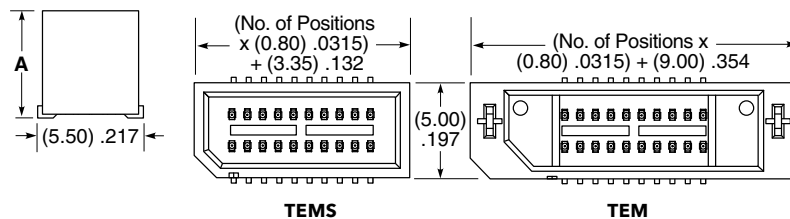

View complete specifications at: samtec.com?SEM & samtec.com?SEMS

TEM
Board Mates:
SEM, SEML

TEMS
Board Mates:
SEMS