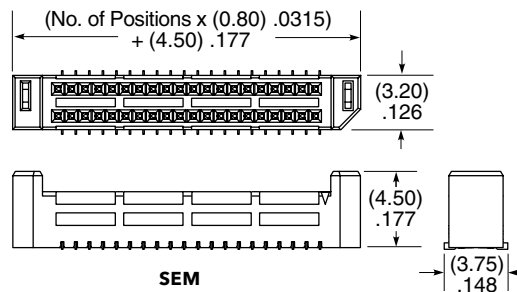

(0.80 mm) .0315" PITCH • MICRO TIGER EYE™ SOCKET AND HEADER

SERIES	1	NO. PINS PER ROW	02	STACK HEIGHT	PLATING OPTION	D	OPTIONS	OTHER OPTIONS
SEM Socket		05, 10, 15, 20, 25 (SEM, SEMS, TEM, TEMS only)		-03.0 = 6 mm Stack Height (-03.0 required for SEM/SEMS Series)	-FG = Gold Flash		Leave blank for SEMS/TEMS	-K = (3.50 mm) .138" DIA Polyimide film Pick & Place Pad (Required for SEMS)
SEMS Slim Socket		30, 35, 40, 45, 50 (SEM/TEM only) (Standard sizes)		-04.0 = 7 mm Stack Height (TEM/TEMS only)	-G = 10 μm (0.25 μm) Gold on contact, Gold Flash on tail		-A = Alignment Pin (Not available with -LC or -WT)	= (5.50 mm) .217" DIA Polyimide film Pick & Place Pad (Required for TEMS)
TEM Header				-07.0 = 10 mm Stack Height (TEM/TEMS only)	-H = 30 μm (0.76 μm) Gold on contact, Gold Flash on tail		-LC = Locking Clip (Not available with -A or -WT) (Manual placement required)	-TR = Tape & Reel (Required for SEMS/TEMS)
TEMS Slim Header							-WT = Weld Tab (Not available with -A or -LC)	-FR = Full Reel Tape & Reel (must order max. quantity per reel; contact Samtec for quantity breaks)

SEM
Board Mates:
TEM

SEMS
Board Mates:
TEMS