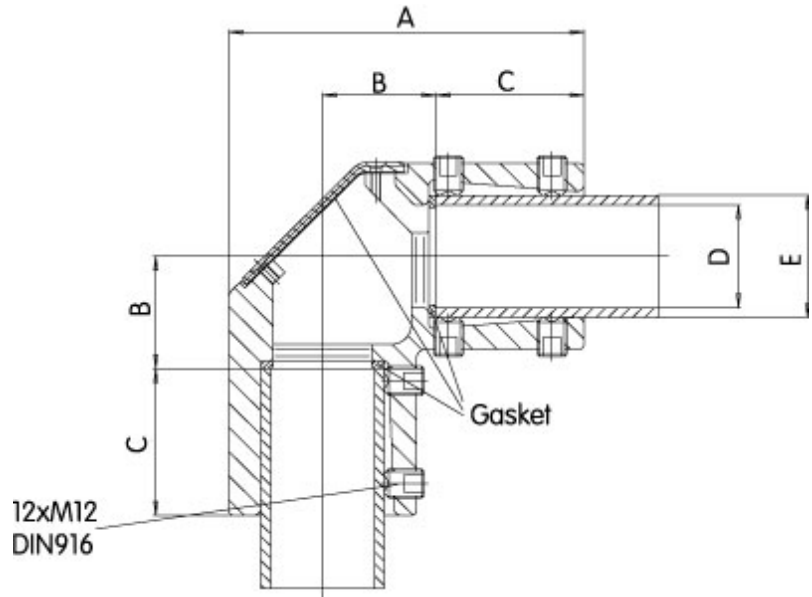

# Heavy Duty Elbow *HDSSEL Series*

- Cast Aluminum
- Large cover opening for easier cable pull through.

Part No.	System	A	B	C	D	E
R147-020-000R	50	144	46	60	42	50
R147-020-200R	80	193	56	83	70	80

*Data subject to change without notice*