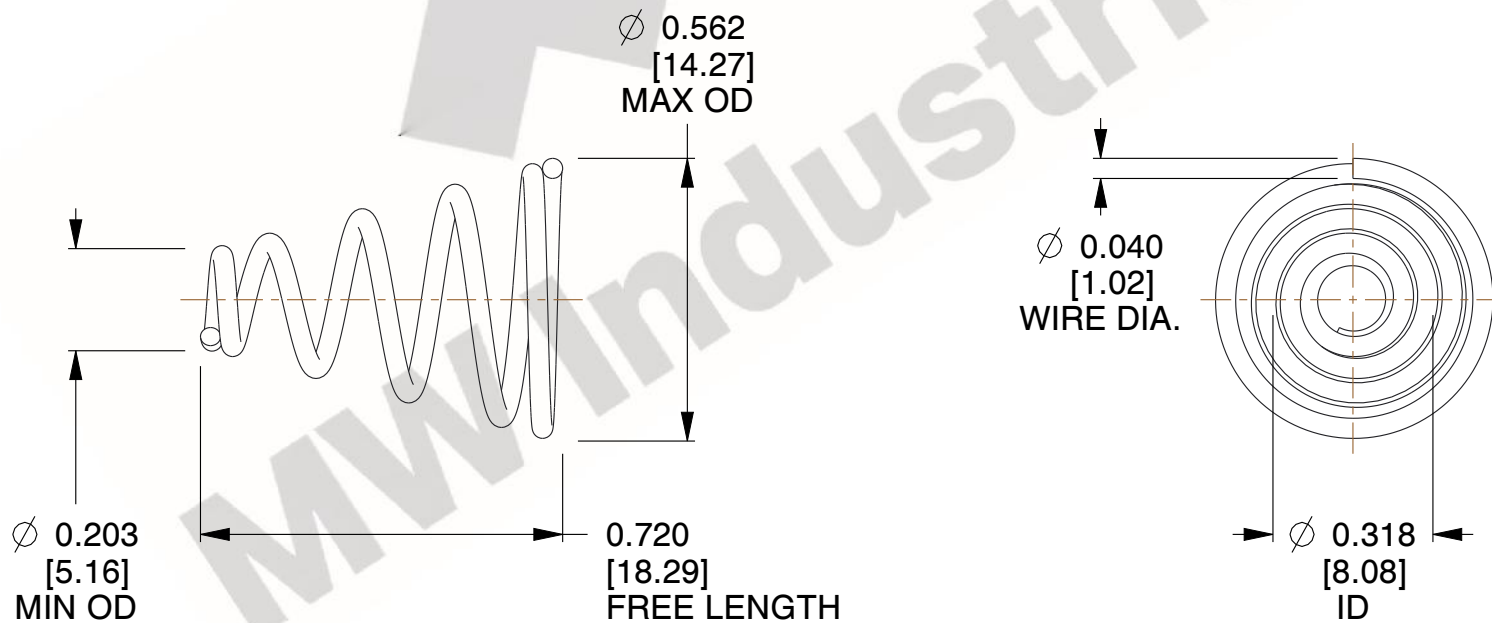

NOTES:

1. Material : Music Wire
2. Total Coils : 5.250
3. Solid Height : 0.450 (in)
4. Finish : ZINC
5. Ends : Closed
6. All Drawing Dimensions are in Inches [mm]

COMPONENT

TAPERED SPRINGS

TA-2204CS

TAPERED SPRINGS

UNIT

INCH [mm]

SHEET

1 of 1