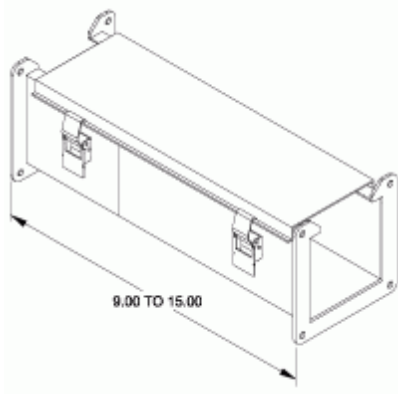

Quality Products. Service Excellence.

Cut-Off Fitting (Lay-In) 1485 W1 Series

- Body comes in two pieces. Cut-off one piece, shorten cover, and weld together.
- Includes angle sealing plate.

Part No.	Size
1485BW1	2.5 x 2.5
1485CW1	4 x 4
1485DW1	6 x 6
1485EW1	8 x 8
1485FW1	12 x 6

One angle sealing plate included
Does not meet CSA or UL requirements

Data subject to change without notice

© 2023. Hammond Manufacturing Ltd. All rights reserved.