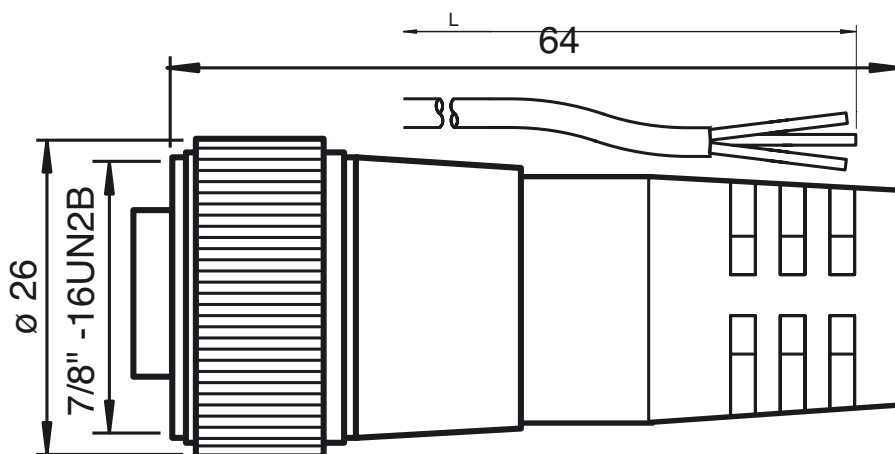

Model Number

V93-G-YE2M-STOOW

Female cordset, 7/8", 3-pin, STOOW cable

Features

- Thread 7/8 inch

Dimensions

Technical data

General specifications

Number of pins	3
Connection 1	socket
Construction type 1	straight
Threading 1	7/8 inch
Connection 2	cable end

Electrical specifications

Operating voltage	U_B	max. 600 V
Operating current	I_B	13 A
Volume resistance		< 5 m Ω

Ambient conditions

Ambient temperature	-40 ... 105 °C (-40 ... 221 °F)
---------------------	---------------------------------

Mechanical specifications

Degree of protection	IP67	
Material		
Contacts	Cu alloy gold plated	
Body	PVC, yellow	
Cable	PVC	
Slotted nut	nickel-plated brass	
Core insulation	PVC	
Cable	fine-strand, flexible	
Sheath diameter	Ø 9.9 mm	
Bending radius	10 x cable diameter	
Color	yellow	
Cores	3 x 1.5 mm ² (16 AWG)	
Length	L	2 m
Note	STOOW UL Standard	