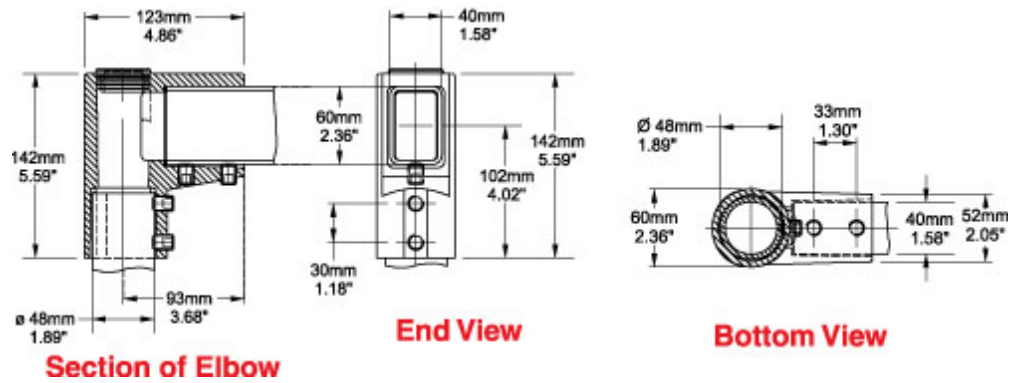

Quality Products. Service Excellence.

Tara Plus Fixed Elbow 48 TPSSFE48 Series

- For use with 48mm round tube and 60x40mm rectangular tube.
- Vertical 48mm tube connection for use with Couplings only (not Base 48).
- Die-cast Aluminum G Al Si 12.
- Large cover opening for easier cable pull through.
- No rotation.
- Accessible from the top.