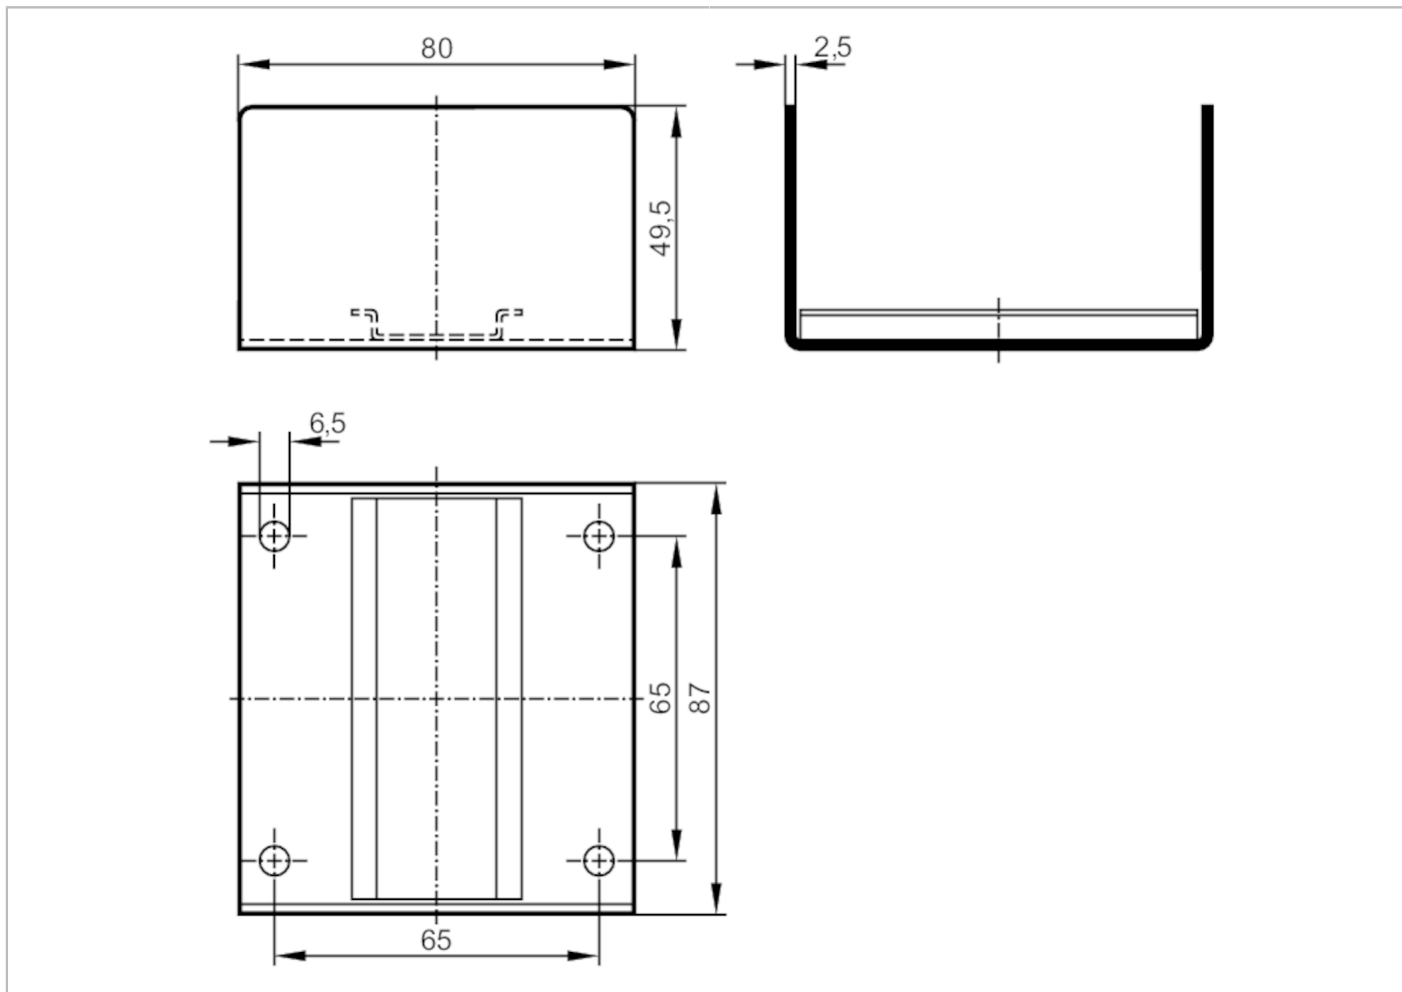

# E10730

## Mounting bracket

MOUNTING BRACKET IDC

### Mechanical data

Weight	[g]	317.1
Dimensions	[mm]	87 x 80 x 49.5
Materials		stainless steel (1.4305 / 303)