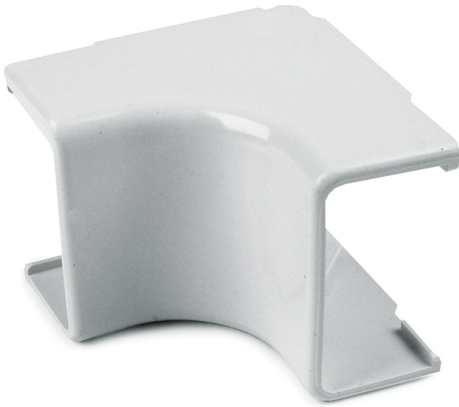

Specification Sheet

Part Number: TSR2FW-33-1

Tamper resistant covers with hidden latch provide security while allowing quick entry for cable maintenance.

PVC construction is lightweight, durable and more affordable than metallic raceway systems.

Flexible hinge is designed to reduce stress cracking and discoloration from repeated opening and closing.

Systems and fittings are available in white, office white and ivory to coordinate with a variety of décor.

Fittings incorporate a minimum 1" bend radius to meet TIA/EIA 568-B and 569-A standards.

Internal Corner Cover, 1-1/4", 1" Bend Radius, PVC, Office White, 1/bag

Article Number	250-02333
Type	TSR2-33-1
Color	Office White (OEWH)
Quantity Per	bag

Product Description	HellermannTyton surface raceway systems are the ideal solution for routing communication and power cables. No need to break into existing walls - raceway systems are designed to route cable along wall surfaces. Made of a PVC material, components are durable and affordable; and the one-piece construction and adhesive tape backing make positioning and mounting easy. HellermannTyton offers a low voltage TSR system and a power rated TSRP system that are available in three different diameters to accommodate different cable and wire bundle and conduit sizes. Both systems include a complete line of fittings and junction boxes that allow for clean and professional installations. TSR surface raceway systems can be used to route a variety of communication cable, including high speed UTP and fiber optic cable.
Short Description	Internal Corner Cover, 1-1/4", 1" Bend Radius, PVC, Office White, 1/bag
Global Part Name	TSR2-33-1-PVC-WH
Width W (Imperial)	1.25
Material	Polyvinylchloride (PVC)
Material Shortcut	PVC
Flammability	UL 94 V-0
Halogen Free	No
UV Resistant (Yes/No)	No
Operating Temperature	+122°F (+50°C)