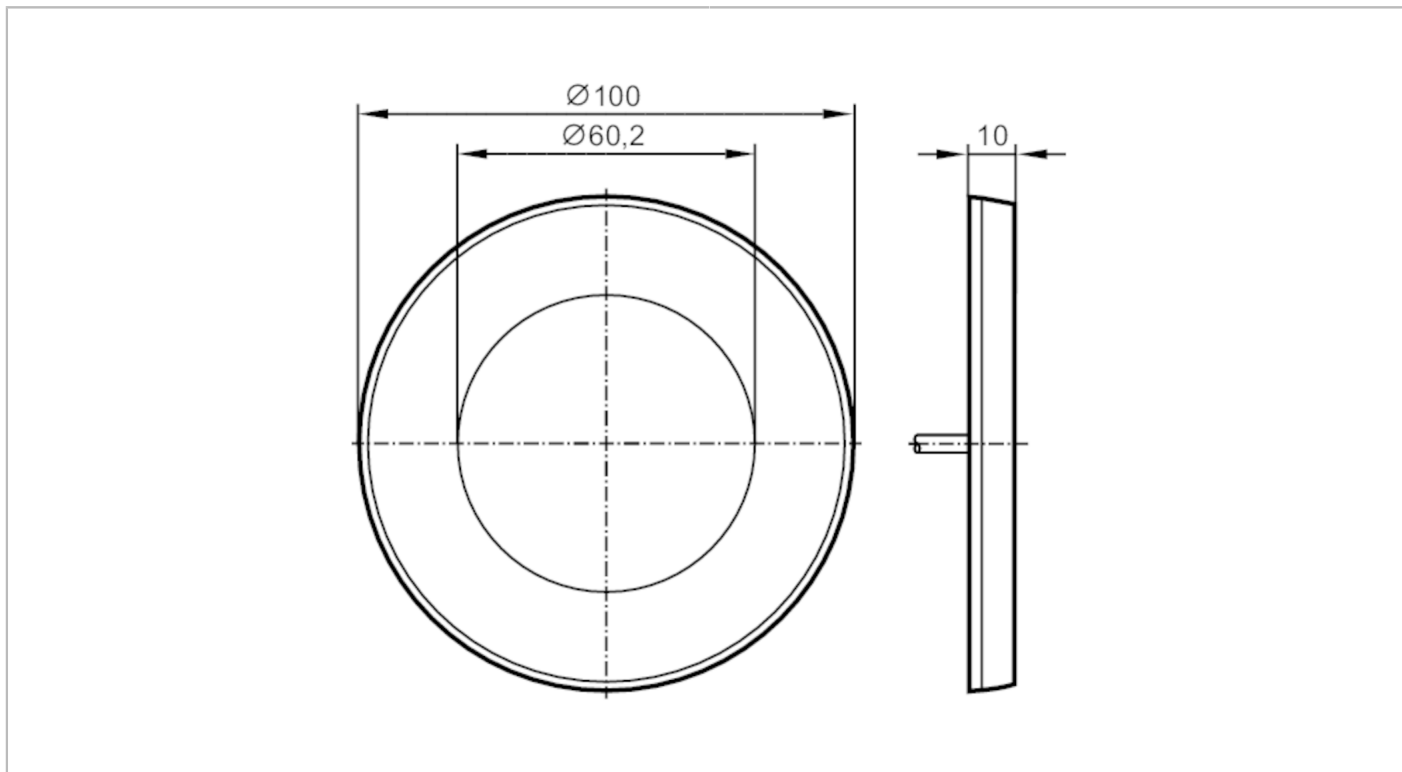

E80373

Coloured surround for touch sensors

GREEN COVER RING FOR KT

Application	
Design	for type KT50
Mechanical data	
Weight [g]	34.2
Dimensions [mm]	100 x 10 x 100
Materials	polycarbonate-ABS green
Remarks	
Pack quantity	2 pcs.