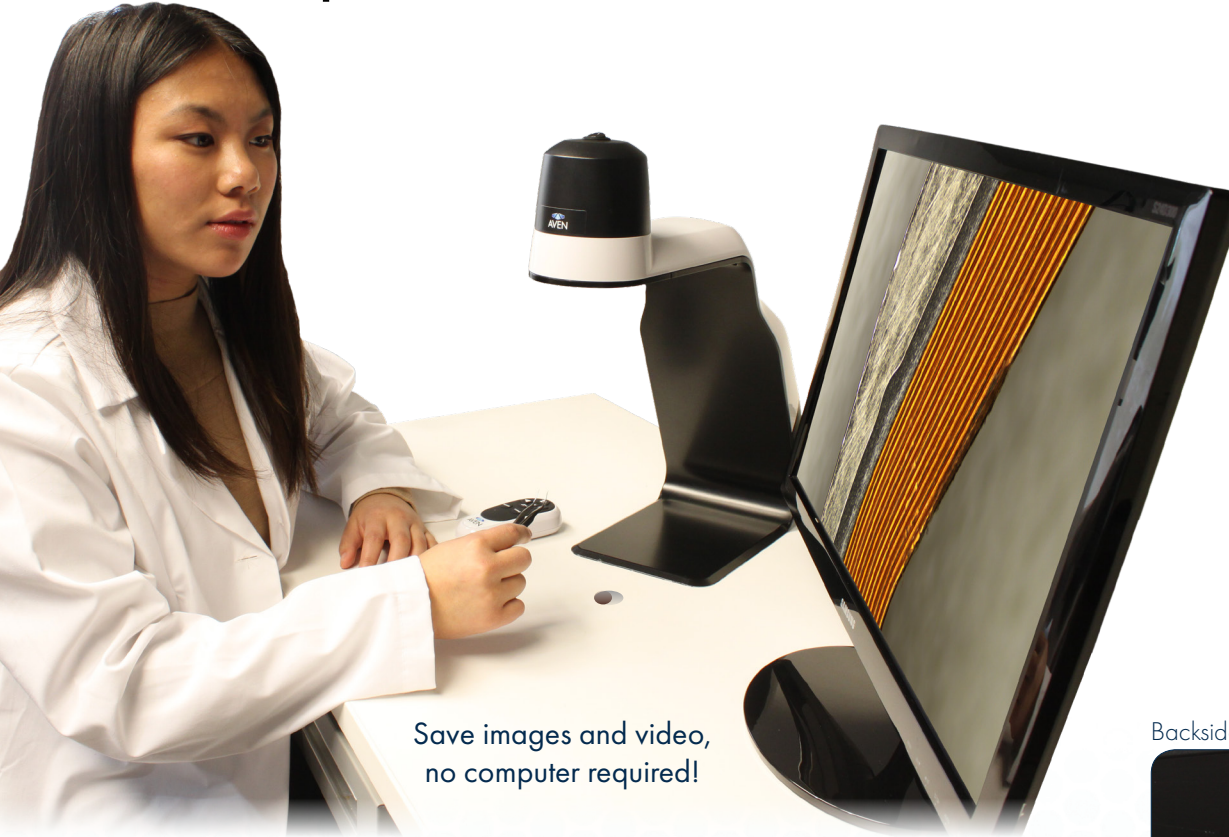

SharpVue® PLUS

Capture Images to USB Drive	30x Optical	DisplayPort & USB Outputs	Includes Imaging Software
No PC Required	Up to 300x Digital	1080p High-Res Imaging	Annotate & Measure

Save images and video, no computer required!

Cutting-Edge Technology Meets Comfortable Viewing

Aven's SharpVue Plus combines cutting-edge technology with comfort and ease of use. The SharpVue Plus has carried over all the popular features of the original SharpVue system, such as the attractive compact design and its fixed 9-inch working distance. This new model also retains the dual USB/DisplayPort outputs to connect to either a PC or an HD monitor. The SharpVue Plus's revamped camera offers improved image quality at up to 30x magnification, with a DisplayPort output that provides a real-time 1080p HD video image with little-to-no lag time. While users can still utilize the SharpVue's software for image and video capture, the SharpVue Plus now features a USB port for saving images to a USB drive, no computer required.

Features:

- 30x optical, up to 300x digital magnification
- DisplayPort and USB output
- Built-in LEDs with On/Off switch
- Fixed 9-inch working distance
- Auto focus camera
- Includes remote control for on-screen settings

Backside

Built-in image capture to USB drive

DisplayPort

SharpVue Plus	
Item Number	26700-136
Magnification	30x optical, up to 300x digital
Camera	Auto focus
Illumination	Built-in LEDs with On/Off switch
Dimensions / Weight	16in x 6.7in x 13.77in / 9.9lbs
Outputs	DisplayPort and USB
Operating Systems	Windows 7/8/10
Package Contents	SharpVue Plus Digital Inspection System, 4' power cable, HDMI cable, USB cable, SharpVue Imaging Software