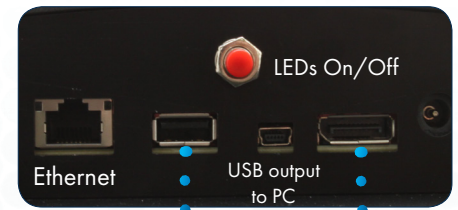

Features:

- 30x optical, up to 300x digital magnification
- DisplayPort and USB output
- Built-in LEDs with On/Off switch
- Fixed 9-inch working distance
- Auto focus camera
- Includes remote control for on-screen settings

Backside

Built-in image capture to USB drive