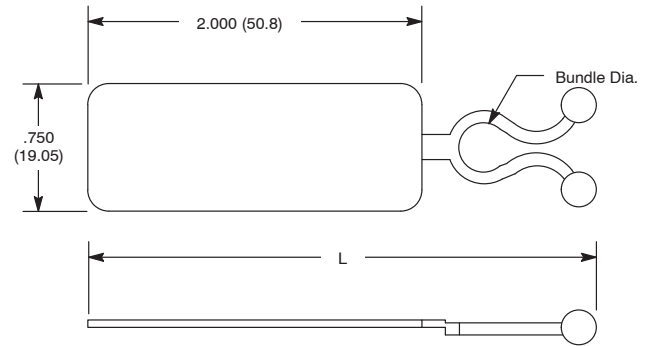

Twist Locks, Label

Features

- Integral Label Area for Writing
- Permanent Ink Pens, Felt Tip Pens, Pressure-Sensitive Adhesive Label, or Post-it® Notes can be used
- Fast, Economical Way to Securely Position and Hold Wire, Cable, or Tubing
- A Single Twist Locks or Unlocks the Bundle for Ease of Use
- Tough, Resilient, Natural Nylon 6/6 Molded Construction

TL-03

Twist Locks with Label

	NTE Type No.	Description	L	Max. Bundle Dia.	Qty. per Bag	Diag No.
NEW	04-LTL19	1/4" Lock	3.094 / 78.59	.250 / 6.35	25	TL-03
NEW	04-LTL29	3/8" Lock	3.281 / 83.34	.375 / 9.53	25	TL-03