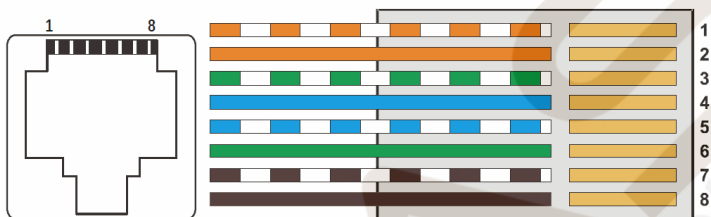

Dimensions : Millimetres (Inches)

Part Number Table

Description	Part Number
BNC Male - RJ45 Female	T0203S

Important Notice : This data sheet and its contents (the "Information") belong to the members of the EASE group of companies (the "Group") or are licensed to it. No licence is granted for the use of it other than for information purposes in connection with the products to which it relates. No licence of any intellectual property rights is granted. The Information is subject to change without notice and replaces all data sheets previously supplied. The Information supplied is believed to be accurate but the Group assumes no responsibility for its accuracy or completeness, any error in or omission from it or for any use made of it. Users of this data sheet should check for themselves the Information and the suitability of the products for their purpose and not make any assumptions based on information included or omitted. Liability for loss or damage resulting from any reliance on the Information or use of it (including liability resulting from negligence or where the Group was aware of the possibility of such loss or damage arising) is excluded. This will not operate to limit or restrict the Group's liability for death or personal injury resulting from its negligence. EASE is the registered trademark of Ease Electronics Co., Limited 2019.