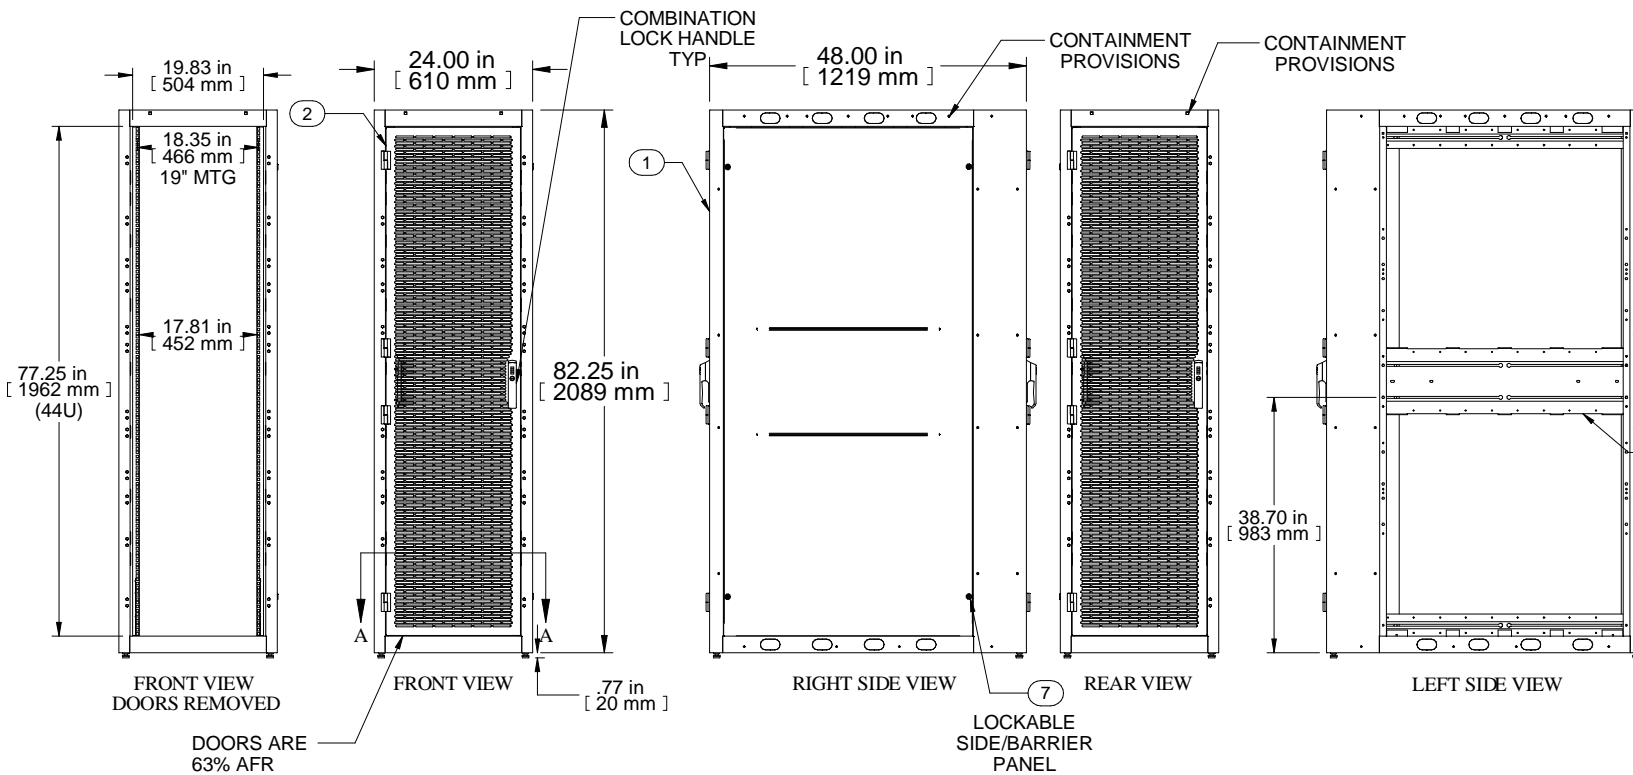

ISOMETRIC

| Item Number | Title                                  | Quantity |
|-------------|--|----------|
| 1           | COLO FRAME                             | 1        |
| 2           | COLO - 1 BAY FLUSH VENTED DOOR         | 2        |
| 3           | HORIZ. MOUNTING CHANNEL                | 2        |
| 4           | COLO - 1B PNL RAIL SQ. HOLE            | 2        |
| 5           | COLO - 1B PNL RAIL SQ. HOLE            | 2        |
| 6           | VCTPDU - 44U CABLE MNGMT (COM56942-44) | 2        |
| 7           | CL - SIDE PANEL (44U X 42/48)          | 1        |

| PART NUMBERS |                        |
|--------------|------------------------|
| CLC1B48      | PAINTED BLACK TEXTURED |

**NOTES**  
 1 Bay Cabinet Assembly  
 See Hammond Website for Additional Accessories