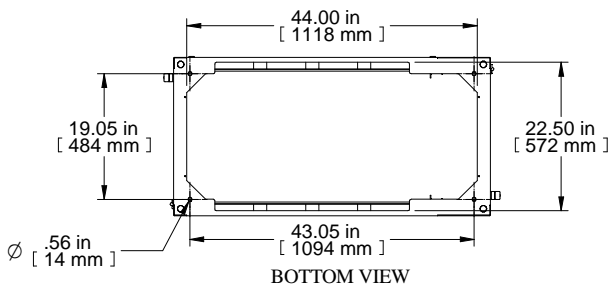

ISOMETRIC

| Item Number | Title                                  | Quantity |
|-------------|--|----------|
| 1           | COLO FRAME                             | 1        |
| 2           | COLO - 1 BAY FLUSH VENTED DOOR         | 2        |
| 3           | HORIZ. MOUNTING CHANNEL                | 2        |
| 4           | COLO - 1B PNL RAIL SQ. HOLE            | 2        |
| 5           | COLO - 1B PNL RAIL SQ. HOLE            | 2        |
| 6           | VCTPDU - 44U CABLE MNGMT (COM56942-44) | 2        |
| 7           | CL - SIDE PANEL (44U X 42/48)          | 1        |

| PART NUMBERS |                        |
|--------------|------------------------|
| CLC1B48      | PAINTED BLACK TEXTURED |

**NOTES**  
 1 Bay Cabinet Assembly  
 See Hammond Website for Additional Accessories