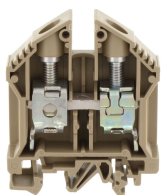

Further technical data

Designed as end plate	✓
Snap-on available	✓

Environmental Product Compliance

REACH Conform	yes
REACH Candidate Substance Note	No
RoHS Conform	yes

Data sheet

2117.5 TW 35 BU

Media

Accessories

##INVERSE##CONTA-CONNECT

Feed-through terminal, Screw connection, Mounting type:Mounting rail TS 35/7.5 and TS 32, Rated cross-section: 35 mm², Width: 16 mm, Colour: Beige

Article number	Article name	GTIN (EAN)	Packaging unit
<u>1163.2</u>	RK 35/Z BG	4044211023737	20

Feed-through terminal, Screw connection, Mounting type:Mounting rail TS 35/7.5 and TS 32, Rated cross-section: 35 mm², Width: 16 mm, Colour: Beige

Article number	Article name	GTIN (EAN)	Packaging unit
<u>1494.2</u>	RK 35/IS BG	4044211045272	20

Feed-through terminal, Screw connection, Mounting type:Mounting rail TS 35/7.5 and TS 32, Rated cross-section: 35 mm², Width: 16 mm, Colour: Beige

Article number	Article name	GTIN (EAN)	Packaging unit
<u>1052.2</u>	RK 35 BG	4044211011000	20