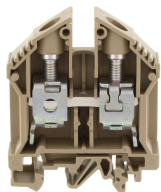

Further technical data

Designed as end plate	✓
Snap-on available	✓

Environmental Product Compliance

REACH Conform	yes
REACH Candidate Substance Note	No
RoHS Conform	yes

Data sheet

2117.5 TW 35 BU

Media

Accessories

##INVERSE##CONTA-CONNECT

Feed-through terminal, Screw connection, Mounting type:Mounting rail TS 35/7.5 and TS 32, Rated cross-section: 35 mm², Width: 16 mm, Colour: Beige

Article number	Article name	GTIN (EAN)	Packaging unit
<u>1163.2</u>	RK 35/Z BG	4044211023737	20

Feed-through terminal, Screw connection, Mounting type:Mounting rail TS 35/7.5 and TS 32, Rated cross-section: 35 mm², Width: 16 mm, Colour: Beige

Article number	Article name	GTIN (EAN)	Packaging unit
<u>1494.2</u>	RK 35/IS BG	4044211045272	20

Feed-through terminal, Screw connection, Mounting type:Mounting rail TS 35/7.5 and TS 32, Rated cross-section: 35 mm², Width: 16 mm, Colour: Beige

Article number	Article name	GTIN (EAN)	Packaging unit
<u>1052.2</u>	RK 35 BG	4044211011000	20