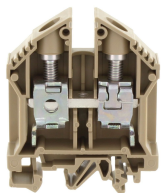

##INVERSE##CONTA-CONNECT

Feed-through terminal, Screw connection, Mounting type:Mounting rail TS 35/7.5 and TS 32, Rated cross-section: 35 mm², Width: 16 mm, Colour: Beige

Article number	Article name	GTIN (EAN)	Packaging unit
<u>1163.2</u>	RK 35/Z BG	4044211023737	20

Feed-through terminal, Screw connection, Mounting type:Mounting rail TS 35/7.5 and TS 32, Rated cross-section: 35 mm², Width: 16 mm, Colour: Beige

Article number	Article name	GTIN (EAN)	Packaging unit
<u>1494.2</u>	RK 35/IS BG	4044211045272	20

Feed-through terminal, Screw connection, Mounting type:Mounting rail TS 35/7.5 and TS 32, Rated cross-section: 35 mm², Width: 16 mm, Colour: Beige

Article number	Article name	GTIN (EAN)	Packaging unit
<u>1052.2</u>	RK 35 BG	4044211011000	20