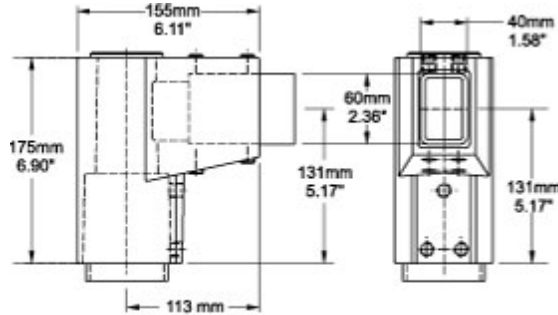

Quality Products. Service Excellence.

Tara Plus Fixed Elbow 70 TPSSFE70 Series

- For use with 70mm round tube and 60x40mm rectangular tube.
- Die-cast Aluminum G Al Si 12.
- No rotation.
- Accessible from the top.

Front View of Elbow

End View

Bottom View

Part No. **R149-020-001**

Data subject to change without notice

© 2023. Hammond Manufacturing Ltd. All rights reserved.