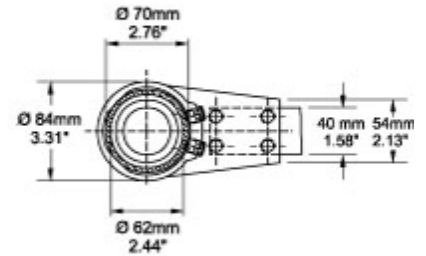

Quality Products. Service Excellence.

Tara Plus Fixed Elbow 70 TPSSFE70 Series

- For use with 70mm round tube and 60x40mm rectangular tube.
- Die-cast Aluminum G Al Si 12.
- No rotation.
- Accessible from the top.

Front View of Elbow

End View

Bottom View

Part No. **R149-020-001**

Data subject to change without notice

© 2023. Hammond Manufacturing Ltd. All rights reserved.