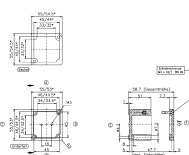

Glass-fibre reinforced polyester housing, Colour: Squirrel grey, RAL: 7000, Cover: Duroplastic polyester, Squirrel grey (RAL 7000)

Article number	Article name	GTIN (EAN)	Packaging unit
4433.1	CP 55/59	4044211114565	1 ST