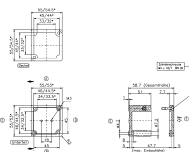

##INVERSE##CONTA-BOX

Glass-fibre reinforced polyester housing, Colour: Squirrel grey, RAL: 7000, Cover: Duroplastic polyester, Squirrel grey (RAL 7000)

Article number	Article name	GTIN (EAN)	Packaging unit
4433.1	CP 55/59	4044211114565	1 ST