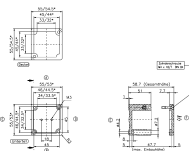

Data sheet

4556.0 BS M 3x5

Accessories

##INVERSE##CONTA-BOX

Glass-fibre reinforced polyester housing, Colour: Squirrel grey, RAL: 7000, Cover: Duroplastic polyester, Squirrel grey (RAL 7000)

Article number	Article name	GTIN (EAN)	Packaging unit
4433.1	CP 55/59	4044211114565	1 ST