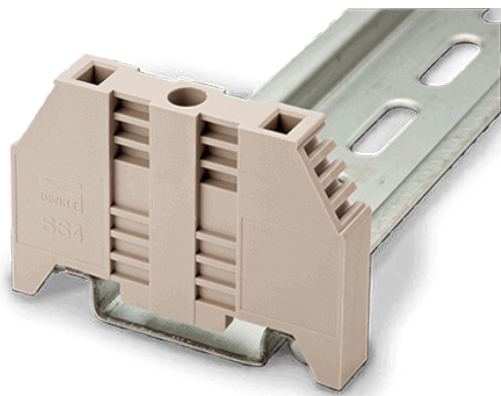

SS4

DIN Rail Terminal Blocks > Accessories > End bracket

Specification

Product description	End Bracket
Color	Grey
Material	PA
Inflammability class	UL94-V0
Compatible rail	TS-35, TS-35/15
Marking label	TM49W
Package	50 pcs / box