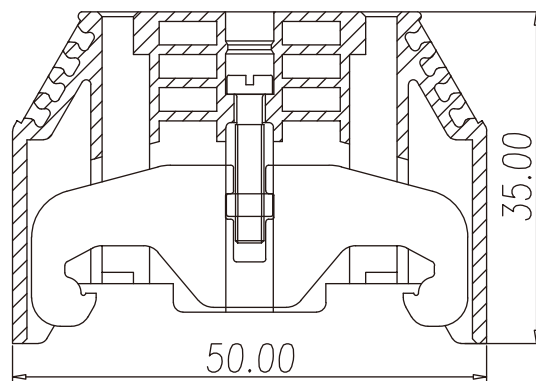

SS4

DIN Rail Terminal Blocks > Accessories > End bracket

Specification

Product description	End Bracket
Color	Grey
Material	PA
Inflammability class	UL94-V0
Compatible rail	TS-35, TS-35/15
Marking label	TM49W
Package	50 pcs / box