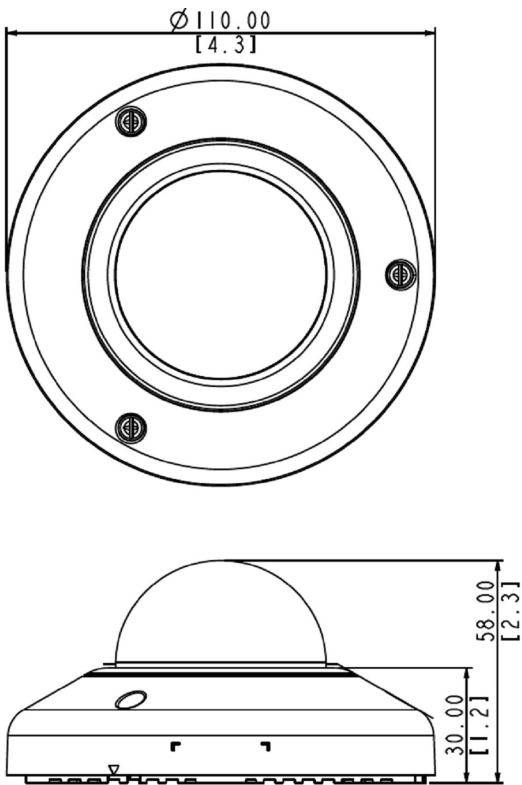

Interface

Local Storage	MicroSDHC, MicroSDXC Memory Card Slot (card not included, up to 256GB, Kingston or Sandisk only)
Operating Button	Reset Button

General

Power Source	PoE Class 2 (IEEE802.3af)
Power Consumption	6 W (PoE)
Weight	191g (0.42lb)
Dimensions	(Ø x H): 110mm x 58mm (4.3" x 2.3")
Environmental Casing	Vandal resistant (IK08)
Mount Type	Surface, Gang Box, Pendant, Converter for NPT Standard Mounts, Wall Mount, Pole Mount
Starting Temperature	-10°C ~ 50°C (14°F ~ 122°F)
Operating Temperature	-10°C ~ 50°C (14°F ~ 122°F)
Operating Humidity	10% - 85% RH
Approvals	CE Class B, FCC Class B, EAC, IPX8, IK08, UL (for optional PoE injector)
Warranty	3 Year(s). For extended warranty offering, see http://www.acti.com/support/warranty

Unit: mm [inch]

► Related Products

Mounting Accessories - Camera Mount

PMAX-0111		Straight Tube (for D5x, D9x, E5x, E9x, E9xx/M)
PMAX-0112		Extension Tube (for D5x, D9x, E5x, E9x, E9xx/M)
PMAX-0122		Straight Tube (for A71, A88, A9x,)
PMAX-0123		Extension Tube (for A71, A88, A9x,)
PMAX-0316		Wall Mount (for D5x, D9x, E5x, E78, E9x, E9xx/M)
PMAX-0506		Pole Mount (for A31, A4x, E78, E9x, E9xx), supports 2" to 3" Poles
PMAX-0805		Gang Box Converter (for D5x, D9x, E5x, E78, E9x, E9xx/M), supports 4" Round and 4" Octagon Boxes
PMAX-0809		Converter Ring, 1.0" NPT for Third-Party Mounting Accessories
PMAX-1400		Mount Kit (for D5x, D9x, E5x, E78, E9x, E9xx/M)