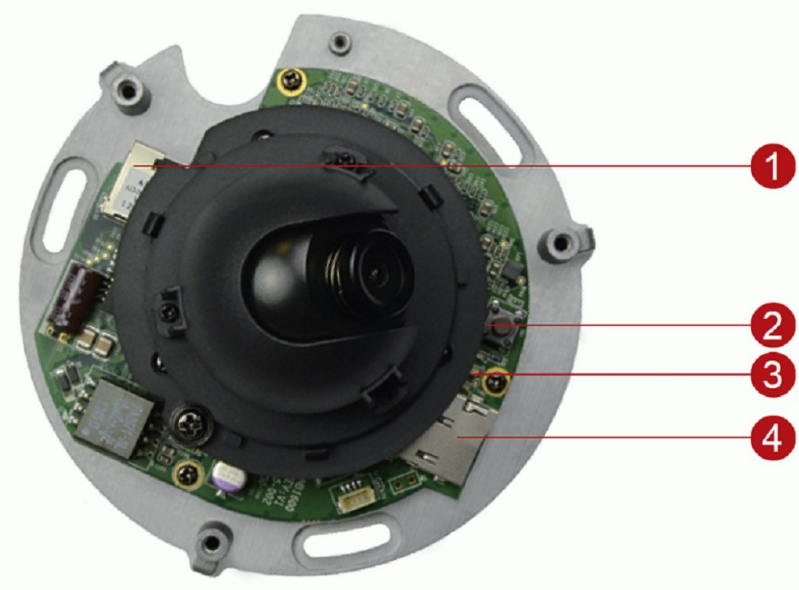

Interface

Local Storage	MicroSDHC, MicroSDXC Memory Card Slot (card not included, up to 256GB, Kingston or Sandisk only)
Operating Button	Reset Button

General

Power Source	PoE Class 2 (IEEE802.3af)
Power Consumption	6 W (PoE)
Weight	191g (0.42lb)
Dimensions	(Ø x H): 110mm x 58mm (4.3" x 2.3")
Environmental Casing	Vandal resistant (IK08)
Mount Type	Surface, Gang Box, Pendant, Converter for NPT Standard Mounts, Wall Mount, Pole Mount
Starting Temperature	-10°C ~ 50°C (14°F ~ 122°F)
Operating Temperature	-10°C ~ 50°C (14°F ~ 122°F)
Operating Humidity	10% - 85% RH
Approvals	CE Class B, FCC Class B, EAC, IPX8, IK08, UL (for optional PoE injector)
Warranty	3 Year(s). For extended warranty offering, see http://www.acti.com/support/warranty

* Edge Recording function is integrated with NVR 3 Corporate / NVR 3 Business / INR / GNR series.

► Photo Indication

- 1 Ethernet Port
- 2 Power LED
- 3 Reset Button
- 4 Memory Card Slot

► Dimension Diagram

Unit: mm [inch]

► Related Products

Mounting Accessories - Camera Mount

PMAX-0111		Straight Tube (for D5x, D9x, E5x, E9x, E9xx/M)
PMAX-0112		Extension Tube (for D5x, D9x, E5x, E9x, E9xx/M)
PMAX-0122		Straight Tube (for A71, A88, A9x,)
PMAX-0123		Extension Tube (for A71, A88, A9x,)
PMAX-0316		Wall Mount (for D5x, D9x, E5x, E78, E9x, E9xx/M)
PMAX-0506		Pole Mount (for A31, A4x, E78, E9x, E9xx), supports 2" to 3" Poles
PMAX-0805		Gang Box Converter (for D5x, D9x, E5x, E78, E9x, E9xx/M), supports 4" Round and 4" Octagon Boxes
PMAX-0809		Converter Ring, 1.0" NPT for Third-Party Mounting Accessories
PMAX-1400		Mount Kit (for D5x, D9x, E5x, E78, E9x, E9xx/M)