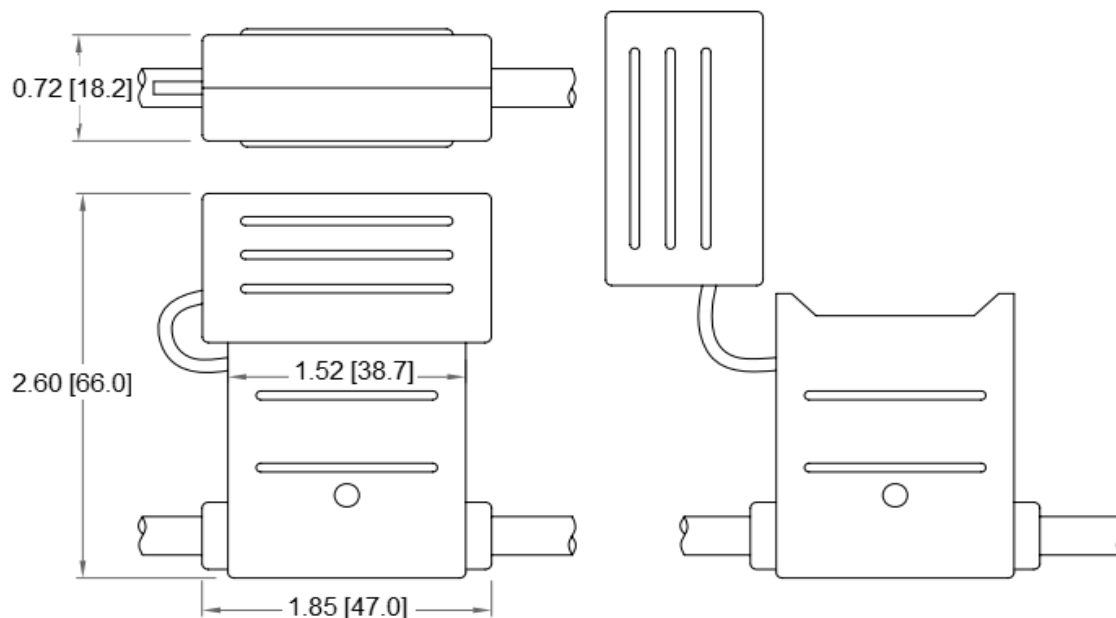

**Standard Wire Size:** #8 AWG

**Standard Wire Color:** Red

**Standard Body Color:** Black

**Standard Wire Length:** 12 inch Loop

## Part number format

**LPX-23B-8R-Loop**

Available in various wire gauges and lengths, and body and wire colors.  
Contact factory for those not listed above.

## Mechanical Dimensions: Inches [mm]