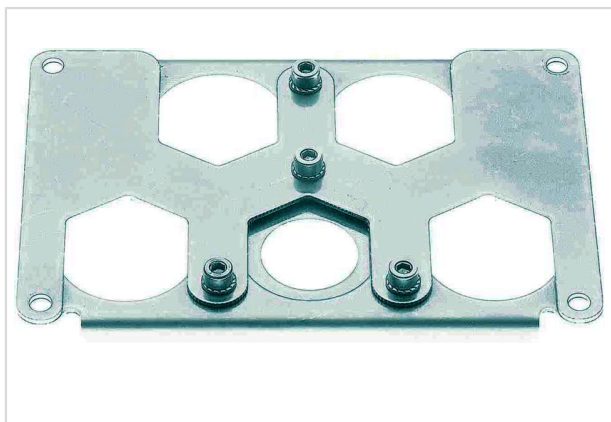

## Han 48HPR frame 5xHC350A for male 4+PE

Image is for illustration purposes only. Please refer to product description.

Part number	09 40 048 9809
Specification	Han 48HPR frame 5xHC350A for male 4+PE
HARTING eCatalogue	<a href="https://b2b.harting.com/09400489809">https://b2b.harting.com/09400489809</a>

### Identification

Category	Accessories
Series of hoods/housings	Han <sup>®</sup> HPR
Type of accessory	Frame
Description of the accessory	for male inserts 5x Han <sup>®</sup> HC Modular 350 + 1x Han <sup>®</sup> HC Modular 350 PE

### Version

Gender	Male
Size	48 HPR