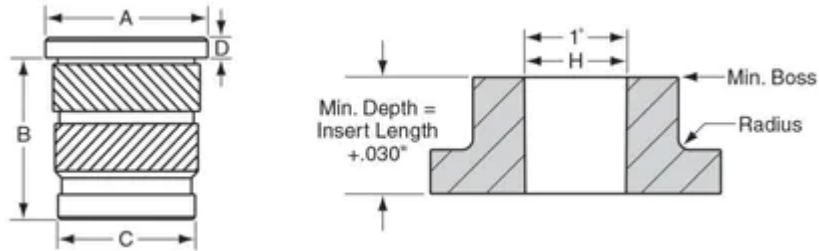

H3118X500C

A	0.437 in
B	0.5 in
Boss Size	0.754 in
Brand	RAF
C	0.374 in
D	0.05 in
Finish	None
Hole Size	0.377 in
Material	Brass
Series	HC
Thread Size	5/16-18

PRODUCT OPTIONS

Finish
None
Black Oxide (25)
Bright Dip (13)
Bright Tin over Copper Flash (14)
Cad Plate - Clear Chromate (2)
Cad Plate - Clear Chromate - Commercial (1)

Cad Plate - Yellow Chromate (3)
Chrome - Bright (10)
Chrome - Satin (11)
Chrome over Nickel (4)
Electro Tin (16)
Electro Tin - Nickel Undercoat (44)
Electro Tin - Solder 60/40 (27)
Hot Tin Dip (15)
Nickel (5)
Nickel - Ductile (37)
Zinc - Black (42)
Zinc - Blue (43)
Zinc - Clear Chromate (12)
Zinc - Yellow Chromate (28)