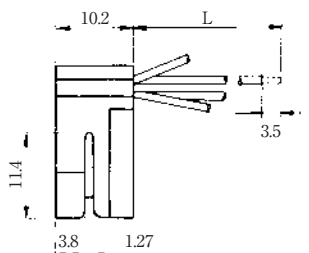

MODULAR CONNECTORS

CL 222 TM

Wire Lead Jack Type

●TM1R-616B44-*

CL No.	Part No.	RoHS
222-4465-0	TM1R-616B44-35S-150M	YES

Color	L (mm)
Yellow	150
Green	150
Red	150
Black	150

Note: Standard finish color is gray.

●TM1R-616P44-*

CL No.	Part No.	RoHS
222-4466-2	TM1R-616P44-35S-150M	YES

Color	L (mm)
Yellow	150
Green	150
Red	150
Black	150

Note: Standard finish color is gray.

●TM1R-616M44-*

CL No.	Part No.	RoHS
222-4451-5	TM1R-616M44-35S-70M	YES

TM1RV-623P66- *

TM1RV-623P64- *

CL No.	Part No.	RoHS
222-4471-2	TM1RV-623P66-35S-150M	YES

Color	L (mm)
White	150
Black	150
Red	150
Green	150
Yellow	150
Blue	150

CL No.	Part No.	RoHS
222-4425-5	TM1RV-623P64-35S-150M	YES

Color	L (mm)
Brown	150
White	150
Yellow	150
Green	150
Red	150
Black	150
Blue	150
Orange	150

Note: Standard color is warm gray.

TM2RC-88- *

CL No.	Part No.	RoHS
222-4434-6	TM2RCV-M88-5S-450M	YES

Color	L (mm)
Gray	450
Purple	450
Blue	450
Green	450
Yellow	450
Orange	450
Red	450
Brown	450