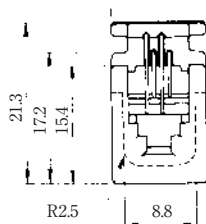

MODULAR CONNECTORS

CL 222 TM

Wire Lead Jack Type

●TM1R-616B44-*

CL No.	Part No.	RoHS
222-4465-0	TM1R-616B44-35S-150M	YES

Color	L (mm)
Yellow	150
Green	150
Red	150
Black	150

Note: Standard finish color is gray.

●TM1R-616P44-*

CL No.	Part No.	RoHS
222-4466-2	TM1R-616P44-35S-150M	YES

Color	L (mm)
Yellow	150
Green	150
Red	150
Black	150

Note: Standard finish color is gray.

●TM1R-616M44-*

CL No.	Part No.	RoHS
222-4451-5	TM1R-616M44-35S-70M	YES