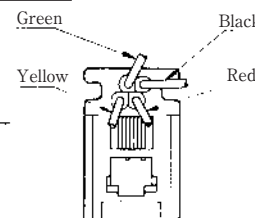

MODULAR CONNECTORS

CL 222 TM

Wire Lead Jack Type

●TM1R-616B44-*

CL No.	Part No.	RoHS
222-4465-0	TM1R-616B44-35S-150M	YES

Color	L (mm)
Yellow	150
Green	150
Red	150
Black	150

Note: Standard finish color is gray.

●TM1R-616P44-*

CL No.	Part No.	RoHS
222-4466-2	TM1R-616P44-35S-150M	YES

Color	L (mm)
Yellow	150
Green	150
Red	150
Black	150

Note: Standard finish color is gray.

●TM1R-616M44-*

CL No.	Part No.	RoHS
222-4451-5	TM1R-616M44-35S-70M	YES