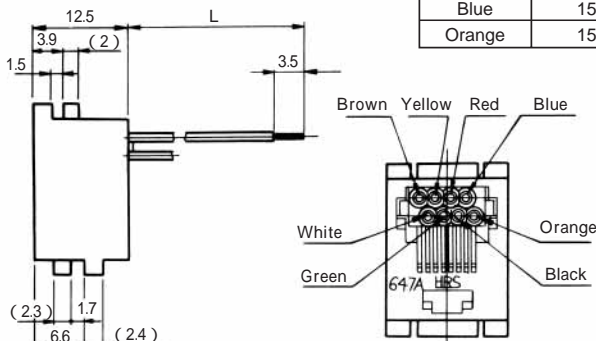

Color	L (mm)
White	150
Yellow	150
Green	150
Red	150
Black	150
Blue	150

CL No.	Part No.	RoHS
222-4456-9	TM2RGV-L64-4S-150M	YES

Color	L (mm)
Yellow	150
Green	150
Red	150
Black	150

CL No.	Part No.	RoHS
222-4455-6	TM2RGV-L62-4S-150M	YES

Color	L (mm)
Green	150
Red	150

Note1: Standard finish color is dark brown. Note2: The drawing is shown sample of TM2RGV-L64-*

MODULAR CONNECTORS

CL 222 TM

TM1RV-647AF88- *

CL No.	Part No.	RoHS
222-4454-3	TM1RV647AF88-35S-150M	YES

Color	L (mm)
Brown	150
White	150
Yellow	150
Green	150
Red	150
Black	150
Blue	150
Orange	150

Note: Standard color is warm gray.

TM2RC-88- *

CL No.	Part No.	RoHS
222-4434-6	TM2RCV-M88-5S-450M	YES

Color	L (mm)
Gray	450
Purple	450
Blue	450
Green	450
Yellow	450
Orange	450
Red	450
Brown	450