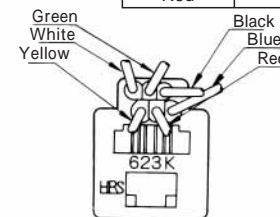

CL No.	Part No.	RoHS
CL222-4440-9	TM2RDA-F44-4S-150M	YES

Color	L (mm)
Yellow	150
Green	150
Red	150
Black	150

Note: Standard finish color is warm gray.

MODULAR CONNECTORS

CL 222 TM

TM6RA-144- *

CL No.	Part No.	RoHS
222-4474-0	TM6RA-144-35S-150M	YES

Color	L (mm)
Yellow	150
Green	150
Red	150
Black	150

Note: Standard finish color is ash gray.

TM1RV-623K66- *

TM1RV-623K64- *

TM1RV-623K62- *

CL No.	Part No.	RoHS
222-4307-9	TM1RV-623K66-4S-150M	YES

Color	L (mm)
White	150
Yellow	150
Green	150
Red	150
Black	150
Blue	150

Color	L (mm)
Yellow	150
Green	150
Red	150
Black	150

CL No.	Part No.	RoHS
222-4470-0	TM1RV-623K62-4S-150M	YES

Color	L (mm)
Green	150
Red	150

Note1: Standard finish color is gray.

Note2: The drawing is shown sample of TM1RV-623K66- *