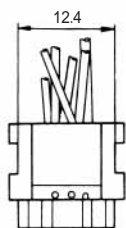

Color	L (mm)
Yellow	150
Green	150
Red	150
Black	150

Note: Standard finish color is ash gray.

TM1RV-623K66- *

TM1RV-623K64- *

TM1RV-623K62- *

CL No.	Part No.	RoHS
222-4307-9	TM1RV-623K66-4S-150M	YES

Color	L (mm)
White	150
Yellow	150
Green	150
Red	150
Black	150
Blue	150