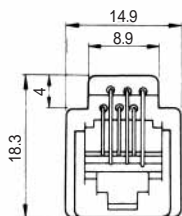

CL No.	Part No.	RoHS
CL222-4440-9	TM2RDA-F44-4S-150M	YES

Color	L (mm)
Yellow	150
Green	150
Red	150
Black	150

Note: Standard finish color is warm gray.

MODULAR CONNECTORS

CL 222 TM

TM6RA-144- *

CL No.	Part No.	RoHS
222-4474-0	TM6RA-144-35S-150M	YES

Color	L (mm)
Yellow	150
Green	150
Red	150
Black	150

Note: Standard finish color is ash gray.

TM1RV-623K66- *

TM1RV-623K64- *

TM1RV-623K62- *

CL No.	Part No.	RoHS
222-4307-9	TM1RV-623K66-4S-150M	YES

Color	L (mm)
White	150
Yellow	150
Green	150
Red	150
Black	150
Blue	150

Color	L (mm)
Yellow	150
Green	150
Red	150
Black	150

CL No.	Part No.	RoHS
222-4470-0	TM1RV-623K62-4S-150M	YES

Color	L (mm)
Green	150
Red	150

Note1: Standard finish color is gray.

Note2: The drawing is shown sample of TM1RV-623K66- *

TM1RV-623P66- *

TM1RV-623P64- *

CL No.	Part No.	RoHS
222-4471-2	TM1RV-623P66-35S-150M	YES

Color	L (mm)
White	150
Black	150
Red	150
Green	150
Yellow	150
Blue	150

CL No.	Part No.	RoHS
222-4425-5	TM1RV-623P64-35S-150M	YES