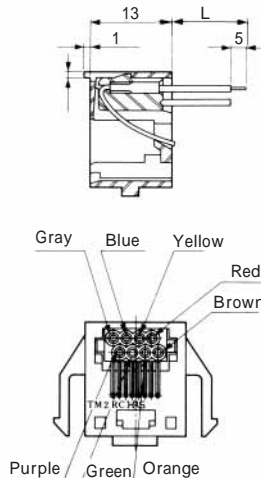

Color	L (mm)
White	150
Yellow	150
Green	150
Red	150
Black	150
Blue	150

CL No.	Part No.	RoHS
222-4456-9	TM2RGV-L64-4S-150M	YES

Color	L (mm)
Yellow	150
Green	150
Red	150
Black	150

CL No.	Part No.	RoHS
222-4455-6	TM2RGV-L62-4S-150M	YES

Color	L (mm)
Brown	150
White	150
Yellow	150
Green	150
Red	150
Black	150
Blue	150
Orange	150

Note: Standard color is warm gray.

TM2RC-88- *

CL No.	Part No.	RoHS
222-4434-6	TM2RCV-M88-5S-450M	YES

Color	L (mm)
Gray	450
Purple	450
Blue	450
Green	450
Yellow	450
Orange	450
Red	450
Brown	450