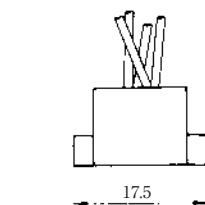

MODULAR CONNECTORS

CL 222 TM

Wire Lead Jack Type

●TM1R-616B44-*

CL No.	Part No.	RoHS
222-4465-0	TM1R-616B44-35S-150M	YES

Color	L (mm)
Yellow	150
Green	150
Red	150
Black	150

Note: Standard finish color is gray.

●TM1R-616P44-*

CL No.	Part No.	RoHS
222-4466-2	TM1R-616P44-35S-150M	YES

Color	L (mm)
Yellow	150
Green	150
Red	150
Black	150

Note: Standard finish color is gray.

●TM1R-616M44-*

CL No.	Part No.	RoHS
222-4451-5	TM1R-616M44-35S-70M	YES