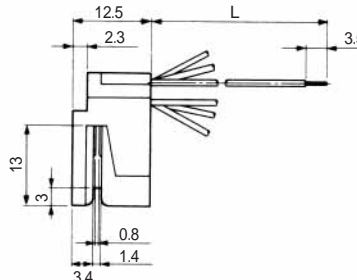

Note1: Standard finish color is gray.

Note2: The drawing is shown sample of TM1RV-623P66- *