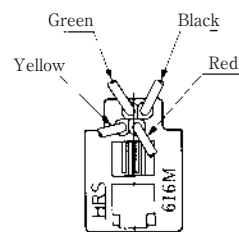

●TM1R-616P44-*

CL No.	Part No.	RoHS
222-4466-2	TM1R-616P44-35S-150M	YES

Color	L (mm)
Yellow	150
Green	150
Red	150
Black	150

Note: Standard finish color is gray.

●TM1R-616M44-*

CL No.	Part No.	RoHS
222-4451-5	TM1R-616M44-35S-70M	YES

Color	L (mm)
Yellow	70
Green	70
Red	70
Black	70

Note: Standard finish color is gray.

MODULAR CONNECTORS

CL 222 TM

TM1R-616W44-*

CL No.	Part No.	RoHS
222-4441-1	TM1R-616W44-4S-150M	YES

Color	L (mm)
Yellow	150
Green	150
Red	150
Black	150

Color	L (mm)
Brown	150
White	150
Yellow	150
Green	150
Red	150
Black	150
Blue	150
Orange	150

Note: Standard color is warm gray.

TM2RC-88- *

CL No.	Part No.	RoHS
222-4434-6	TM2RCV-M88-5S-450M	YES

Color	L (mm)
Gray	450
Purple	450
Blue	450
Green	450
Yellow	450
Orange	450
Red	450
Brown	450