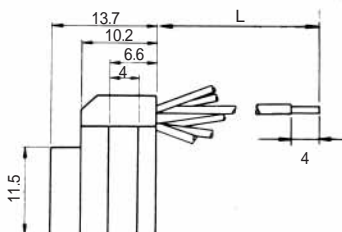

Note1: Standard finish color is gray.

Note2: The drawing is shown sample of TM1RV-623K66- *