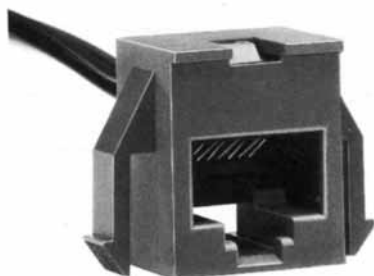

Note: Standard color is warm gray.

TM2RC-88- *