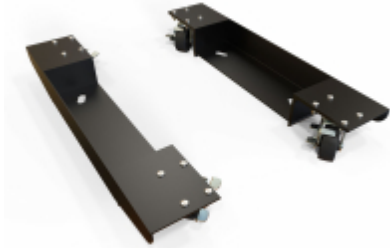

Quality Products. Service Excellence.

2-Post Rack Low Profile Dolly *RRLPDOL Series*

1,080 lbs (490 kg) Weight Capacity

Features

- Low profile dolly - works with any width relay rack
- Heavy duty weight capacity (Set of four (4) casters - one pair per side)
- Features ball bearing swivel and hard composition wheels
- All four (4) casters are lockable
- Includes all mounting hardware for casters & rack

Compatibility

- DNRRHDKB
- DNRRHDW
- RB-2P
- RB-2PA

Part No.	Overall Dimensions		Overall Height	Wheel	Dolly	Brakes	Physical
	Height	Depth	Added to Cabinet	Diameter	Weight Capacity	Included	Dolly Weight
RRLPDOL	4.13	27.50	1.25	3.00	1080	Yes	32 lb (14.5 kg)