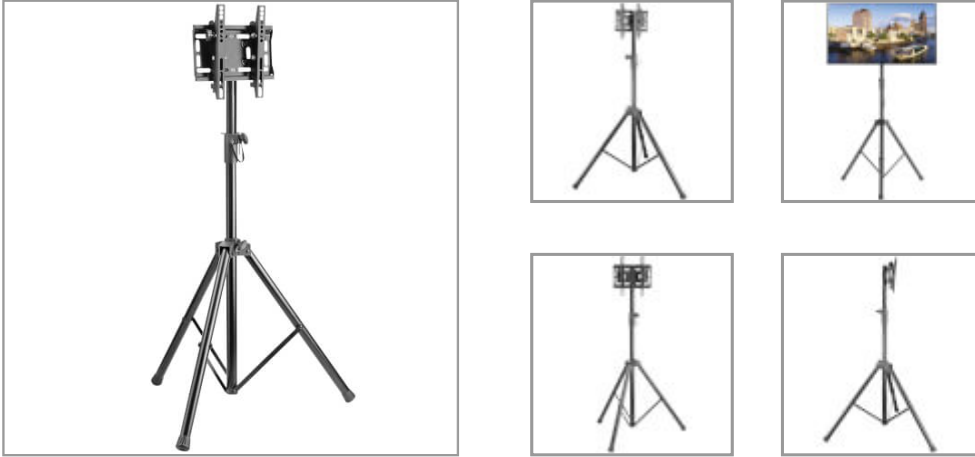

## Portable Digital Signage Stand for 23" to 42" Flat-Screen Displays

MODEL NUMBER: DMPDS2342TRIC

Tripod-style portable TV stand sets up quickly for delivering your message in a classroom, lobby or anywhere else with heavy foot traffic.

#### Set Up Your Digital Signage Wherever Your Audience Is

This portable TV stand fits most flat-panel displays, whiteboards and monitors from 23 to 42 inches (58 to 107 centimeters). It assembles easily to allow convenient setup wherever foot traffic flows, such as classrooms, trade shows, lecture halls, offices, auditoriums, restaurants, bars and hotels. The tripod-style stand adjusts to five different heights, and the display tilts for comfortable custom viewing.

#### Durable Steel Frame Designed to Last

The frame withstands the stress of repeated adjustments and supports up to 77 pounds (35 kilograms). Use the easy-grip knobs and security pin to lock the frame into place and protect the display against tipping. Because the tripod folds when not in use, the DMPDS2342TRIC is easy to transport and store.

### Highlights

- Supports most monitors, whiteboards and interactive displays from 23 to 42 in.
- Durable steel frame blends into any room décor and supports up to 77 lb.
- Tripod-style stand adjusts to different heights for comfortable custom viewing
- Easy-grip knobs and security pin lock stand into place and ensure display's safety