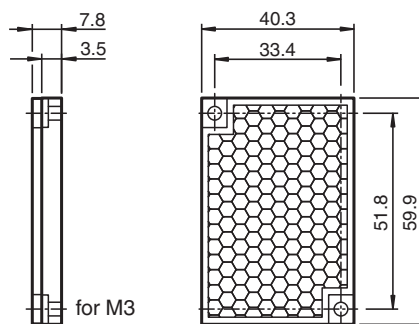

# Reflector REF-H60

- Mounting holes for simple installation

Reflector, rectangular 40.3 mm x 59.9 mm, mounting holes

## Dimensions

## Technical Data

<b>General specifications</b>	
Construction type	rectangular
<b>Ambient conditions</b>	
Ambient temperature	-30 ... 60 °C (-22 ... 140 °F)
<b>Mechanical specifications</b>	
Material	PMMA/ABS
Dimensions	59.9 mm x 40.3 mm x 7.8 mm
Mounting	mounting holes