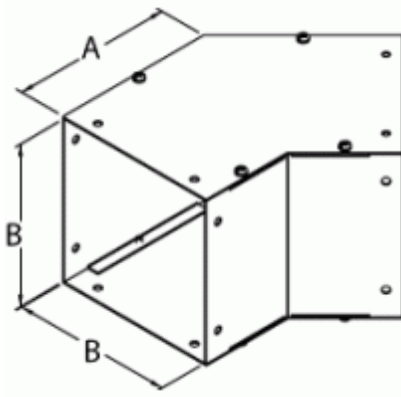

Quality Products. Service Excellence.

45 degree Elbow CWEL45 Series

Painted Steel

Part No.	Size
CWEL245	2.5 x 2.5
CWEL445	4 x 4
CWEL645	6 x 6
CWEL845	8 x 8
CWEL1045	10 x 10
CWEL1245	12 x 12

Unpainted Galvanized

Part No.	Size
CWEL245G	2.5 x 2.5
CWEL445G	4 x 4
CWEL645G	6 x 6
CWEL845G	8 x 8
CWEL1045G	10 x 10
CWEL1245G	12 x 12

Data subject to change without notice

© 2023. Hammond Manufacturing Ltd. All rights reserved.