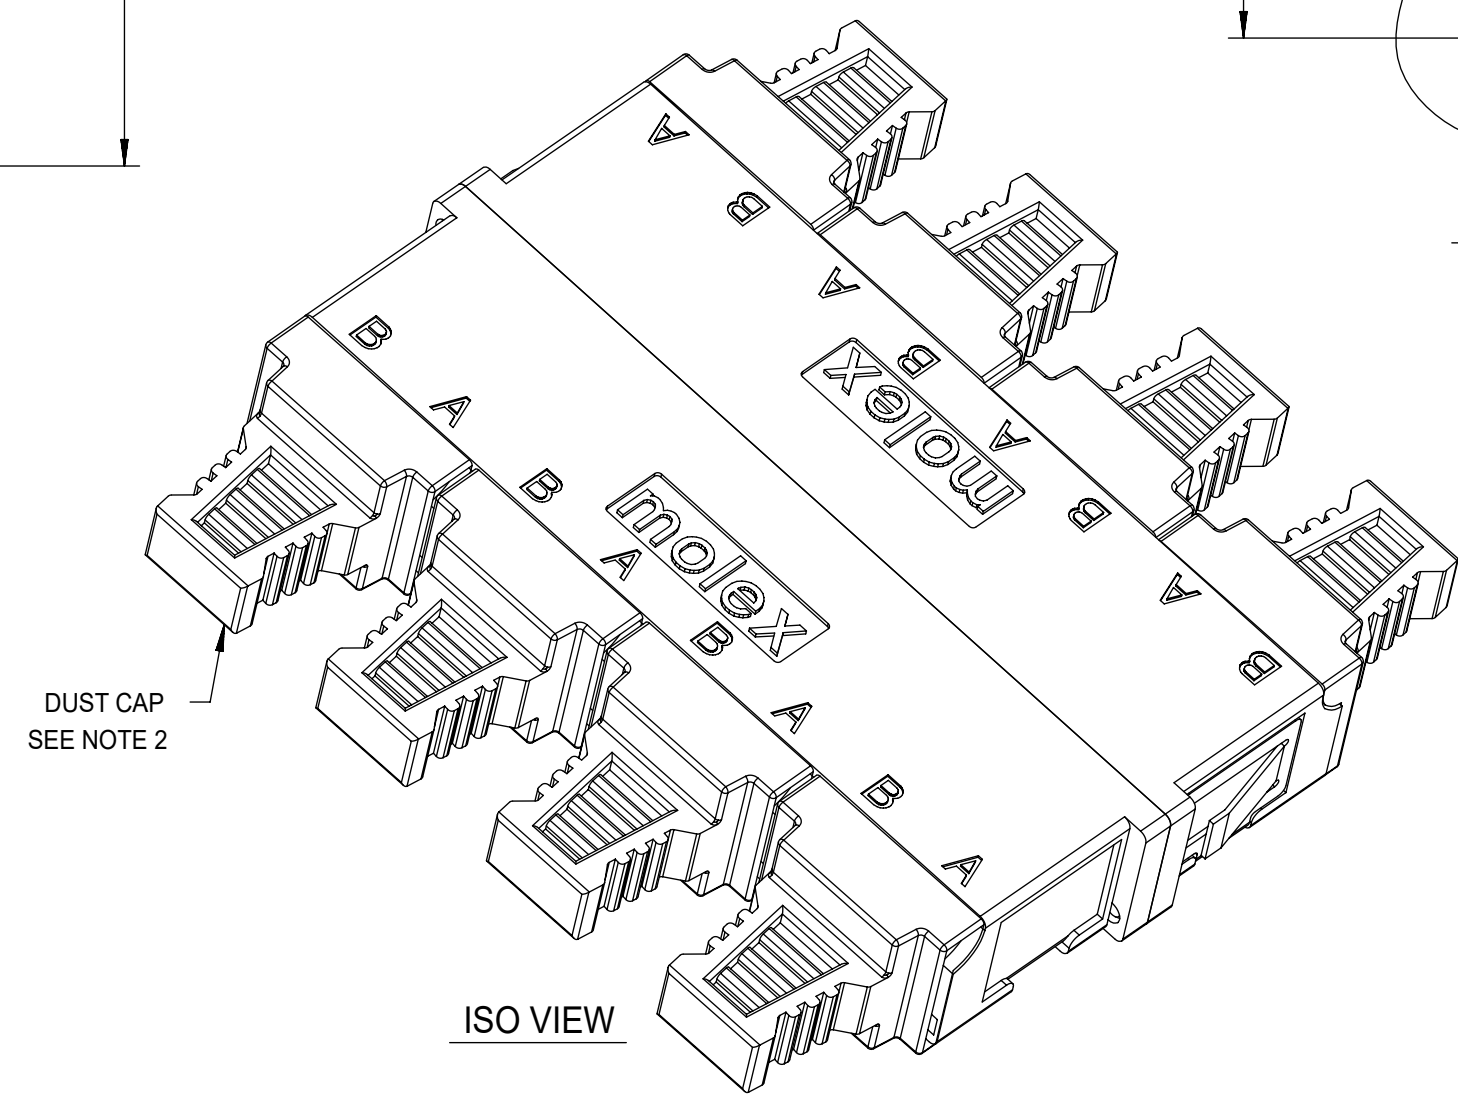

LC 8 PORT ADAPTER		SPLIT SLEEVE MATERIAL CERAMIC
P/N	COLOR	
106121-0400	BLUE	
106121-0401	GREEN	
106121-0402	BEIGE	
106121-0403	AQUA	

Left2
RECOMMENDED
MOUNTING PATTERN

NOTES:
1. ALL DIMENSIONS ARE FOR REFERENCE.
2. DUST CAPS SHOWN IN ISO VIEW ONLY.

FUNCTIONAL SYMBOLS	THIS DRAWING CONTAINS INFORMATION THAT IS PROPRIETARY TO MOLEX ELECTRONIC TECHNOLOGIES, LLC AND SHOULD NOT BE USED WITHOUT WRITTEN PERMISSION		CURRENT REV DESC:				
	DIMENSION UNITS	SCALE					
FA = 0	IN/MM	2.5:1	EC NO: 652962		LC 8 PORT ADAPTER		
EA = 0	GENERAL TOLERANCES (UNLESS SPECIFIED)		DRWN: SKRISHNAMU01		SNAP MOUNT		
EP = 0	ANGULAR TOL ± °		2021/05/28		PRODUCT CUSTOMER DRAWING		
DIVISIONAL SYMBOLS	4 PLACES ±		2021/08/24		DOCUMENT NUMBER		
	3 PLACES ±		2021/08/24		DOC TYPE DOC PART REVISION		
	2 PLACES ±		2021/08/24		SD-106121-0400 PSD 001 C		
	1 PLACE ±		INITIAL REVISION:		MATERIAL NUMBER		
0 PLACES ±		DRWN: YBELENKIY		CUSTOMER			
	DRAFT WHERE APPLICABLE MUST REMAIN WITHIN DIMENSIONS		2011/09/09		SHEET NUMBER		
	THIRD ANGLE PROJECTION		2012/02/06		SEE TABLE		
	DRAWING		SERIES		GENERAL MARKET		
	C-SIZE		106121		1 OF 1		