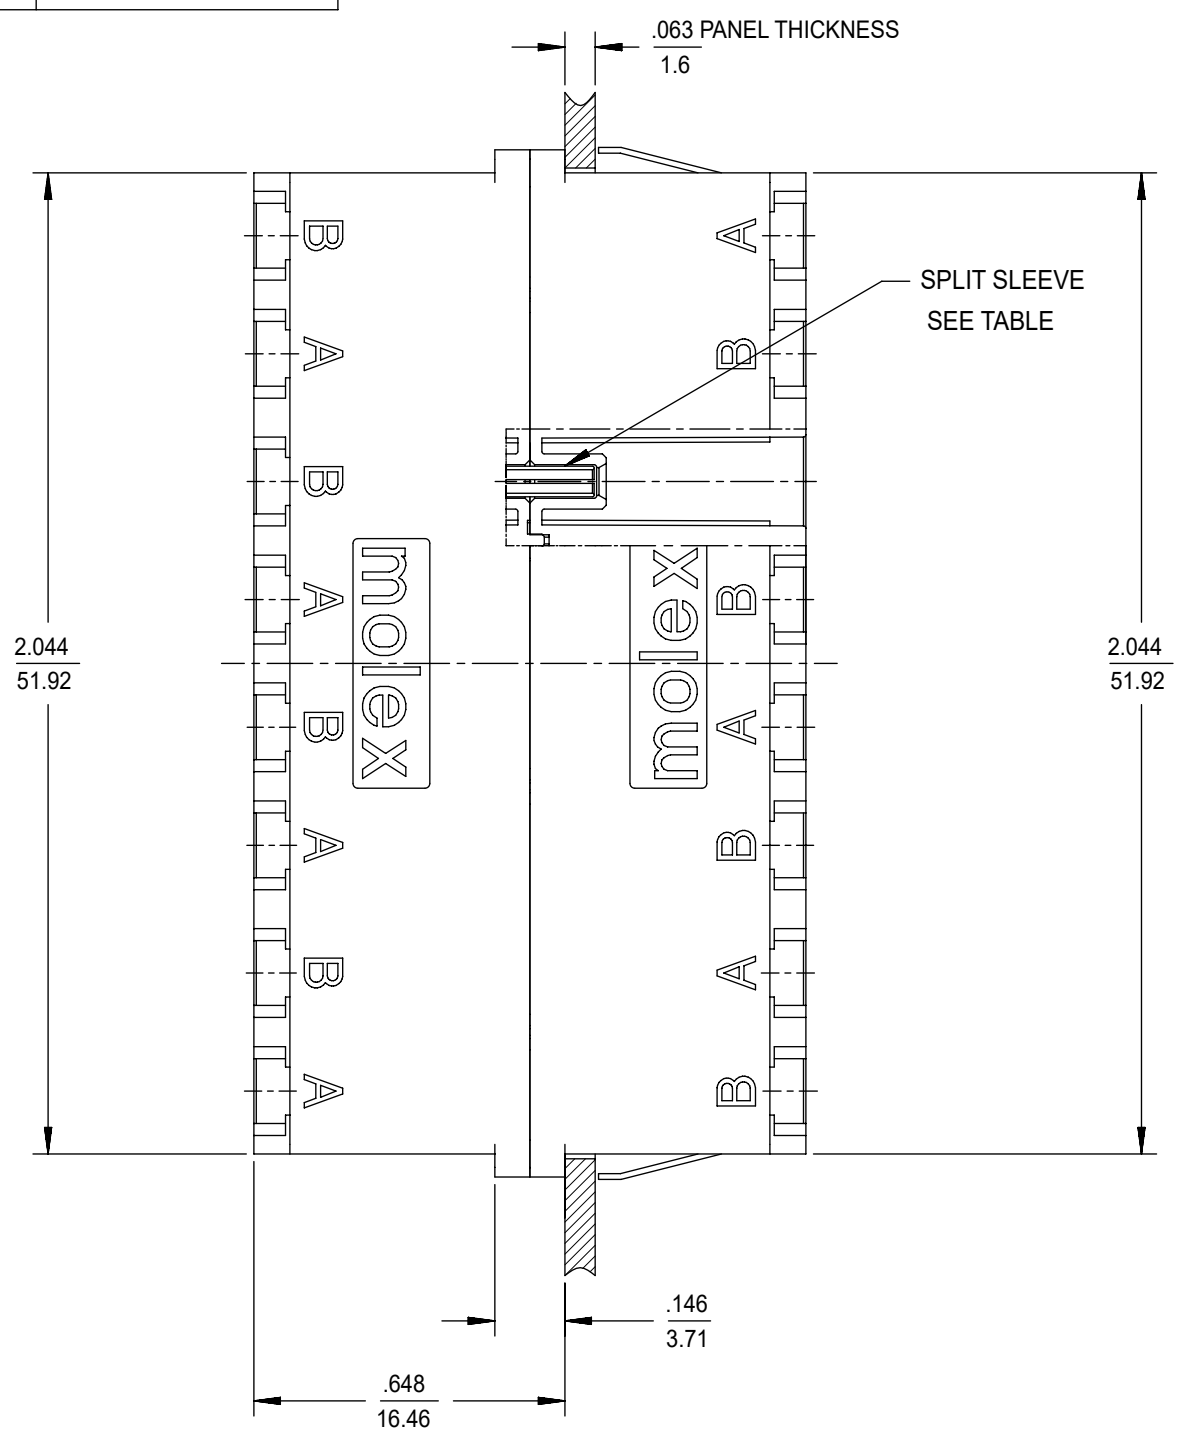

LC 8 PORT ADAPTER		SPLIT SLEEVE MATERIAL CERAMIC
P/N	COLOR	
106121-0400	BLUE	
106121-0401	GREEN	
106121-0402	BEIGE	
106121-0403	AQUA	

Left2
RECOMMENDED
MOUNTING PATTERN

NOTES:
1. ALL DIMENSIONS ARE FOR REFERENCE.
2. DUST CAPS SHOWN IN ISO VIEW ONLY.

FUNCTIONAL SYMBOLS	THIS DRAWING CONTAINS INFORMATION THAT IS PROPRIETARY TO MOLEX ELECTRONIC TECHNOLOGIES, LLC AND SHOULD NOT BE USED WITHOUT WRITTEN PERMISSION		CURRENT REV DESC:				
	DIMENSION UNITS	SCALE					
FA = 0	IN/MM	2.5:1	EC NO: 652962		LC 8 PORT ADAPTER		
EA = 0	GENERAL TOLERANCES (UNLESS SPECIFIED)		DRWN: SKRISHNAMU01		SNAP MOUNT		
EP = 0	ANGULAR TOL ± °		2021/05/28		PRODUCT CUSTOMER DRAWING		
DIVISIONAL SYMBOLS	4 PLACES ±		2021/08/24		DOCUMENT NUMBER		
	3 PLACES ±		2021/08/24		DOC TYPE DOC PART REVISION		
	2 PLACES ±		2021/08/24		SD-106121-0400 PSD 001 C		
	1 PLACE ±		INITIAL REVISION:		MATERIAL NUMBER		
0 PLACES ±		DRWN: YBELENKIY		CUSTOMER			
	DRAFT WHERE APPLICABLE MUST REMAIN WITHIN DIMENSIONS		2011/09/09		SHEET NUMBER		
	THIRD ANGLE PROJECTION		2012/02/06		SEE TABLE		
	DRAWING		SERIES		GENERAL MARKET		
	C-SIZE		106121		1 OF 1		