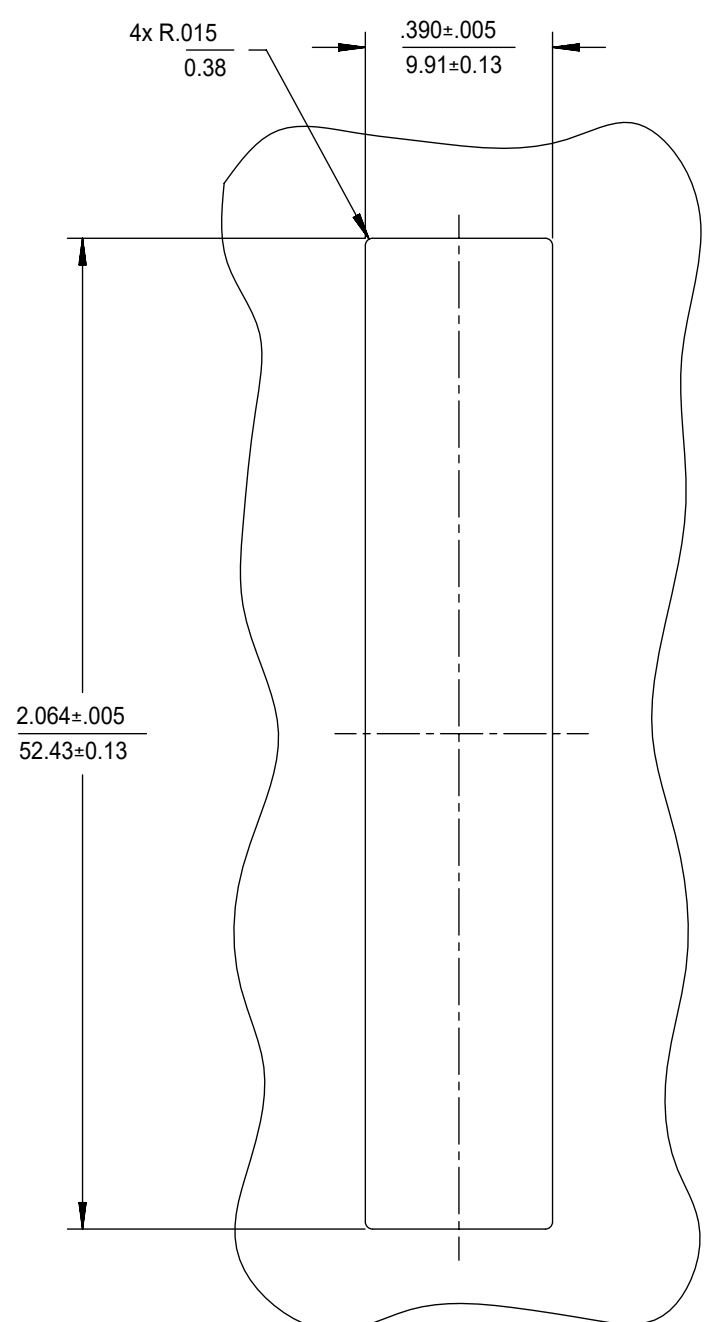

LC 8 PORT ADAPTER		SPLIT SLEEVE MATERIAL CERAMIC
P/N	COLOR	
106121-0400	BLUE	
106121-0401	GREEN	
106121-0402	BEIGE	
106121-0403	AQUA	

Left2
RECOMMENDED
MOUNTING PATTERN

NOTES:
1. ALL DIMENSIONS ARE FOR REFERENCE.
2. DUST CAPS SHOWN IN ISO VIEW ONLY.

FUNCTIONAL SYMBOLS	THIS DRAWING CONTAINS INFORMATION THAT IS PROPRIETARY TO MOLEX ELECTRONIC TECHNOLOGIES, LLC AND SHOULD NOT BE USED WITHOUT WRITTEN PERMISSION		CURRENT REV DESC:				
	DIMENSION UNITS	SCALE					
FA = 0	IN/MM	2.5:1	EC NO: 652962		LC 8 PORT ADAPTER		
EA = 0	GENERAL TOLERANCES (UNLESS SPECIFIED)		DRWN: SKRISHNAMU01		SNAP MOUNT		
EP = 0	ANGULAR TOL ± °		2021/05/28		PRODUCT CUSTOMER DRAWING		
DIVISIONAL SYMBOLS	4 PLACES ±		2021/08/24		DOCUMENT NUMBER		
	3 PLACES ±		2021/08/24		DOC TYPE DOC PART REVISION		
	2 PLACES ±		2021/08/24		SD-106121-0400 PSD 001 C		
	1 PLACE ±		INITIAL REVISION:		MATERIAL NUMBER		
0 PLACES ±		DRWN: YBELENKIY		CUSTOMER			
	DRAFT WHERE APPLICABLE MUST REMAIN WITHIN DIMENSIONS		2011/09/09		SHEET NUMBER		
	THIRD ANGLE PROJECTION		2012/02/06		SEE TABLE		
	DRAWING		SERIES		GENERAL MARKET		
	C-SIZE		106121		1 OF 1		