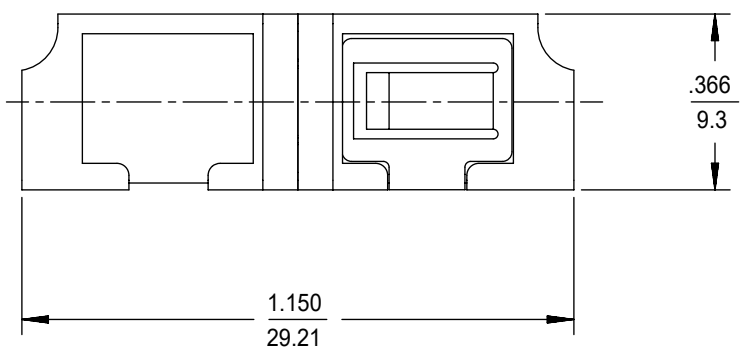

LC 8 PORT ADAPTER		SPLIT SLEEVE MATERIAL CERAMIC
P/N	COLOR	
106121-0400	BLUE	
106121-0401	GREEN	
106121-0402	BEIGE	
106121-0403	AQUA	

Left2
RECOMMENDED
MOUNTING PATTERN

NOTES:
1. ALL DIMENSIONS ARE FOR REFERENCE.
2. DUST CAPS SHOWN IN ISO VIEW ONLY.

FUNCTIONAL SYMBOLS	THIS DRAWING CONTAINS INFORMATION THAT IS PROPRIETARY TO MOLEX ELECTRONIC TECHNOLOGIES, LLC AND SHOULD NOT BE USED WITHOUT WRITTEN PERMISSION		CURRENT REV DESC:				
	DIMENSION UNITS	SCALE					
FA = 0	IN/MM	2.5:1	EC NO: 652962		LC 8 PORT ADAPTER		
EA = 0	GENERAL TOLERANCES (UNLESS SPECIFIED)		DRWN: SKRISHNAMU01		SNAP MOUNT		
EP = 0	ANGULAR TOL ± °		2021/05/28		PRODUCT CUSTOMER DRAWING		
DIVISIONAL SYMBOLS	4 PLACES ±		2021/08/24		DOCUMENT NUMBER		
	3 PLACES ±		2021/08/24		DOC TYPE DOC PART REVISION		
	2 PLACES ±		2021/08/24		SD-106121-0400 PSD 001 C		
	1 PLACE ±		INITIAL REVISION:		MATERIAL NUMBER		
0 PLACES ±		DRWN: YBELENKIY		CUSTOMER			
	DRAFT WHERE APPLICABLE MUST REMAIN WITHIN DIMENSIONS		2011/09/09		SHEET NUMBER		
	THIRD ANGLE PROJECTION		2012/02/06		SEE TABLE		
	DRAWING		SERIES		GENERAL MARKET		
	C-SIZE		106121		1 OF 1		