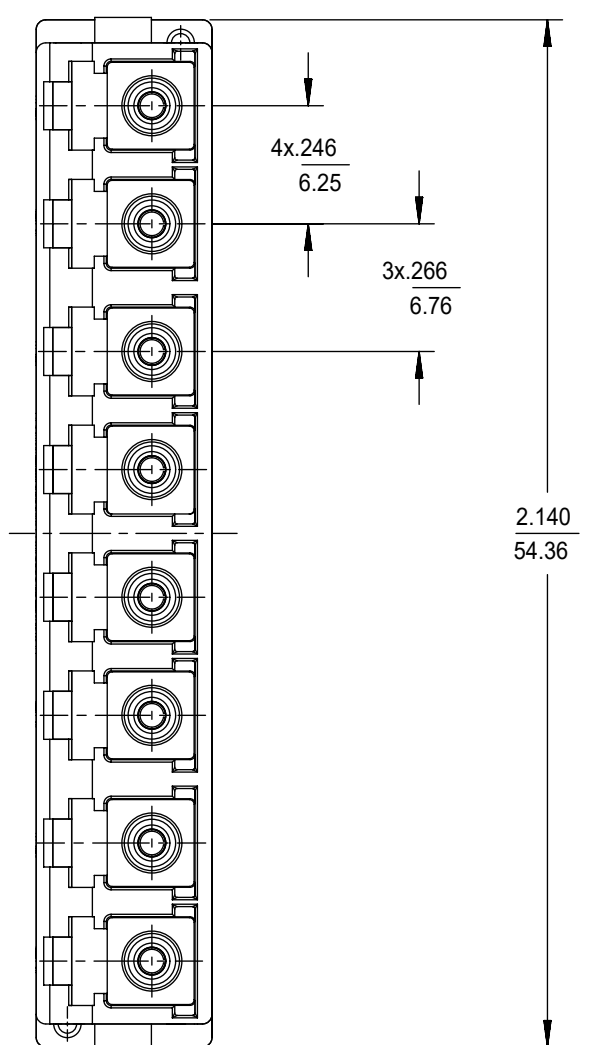

LC 8 PORT ADAPTER		SPLIT SLEEVE MATERIAL CERAMIC
P/N	COLOR	
106121-0400	BLUE	
106121-0401	GREEN	
106121-0402	BEIGE	
106121-0403	AQUA	

Left2
RECOMMENDED
MOUNTING PATTERN

NOTES:
1. ALL DIMENSIONS ARE FOR REFERENCE.
2. DUST CAPS SHOWN IN ISO VIEW ONLY.

FUNCTIONAL SYMBOLS	THIS DRAWING CONTAINS INFORMATION THAT IS PROPRIETARY TO MOLEX ELECTRONIC TECHNOLOGIES, LLC AND SHOULD NOT BE USED WITHOUT WRITTEN PERMISSION		CURRENT REV DESC:				
	DIMENSION UNITS	SCALE					
FA = 0	IN/MM	2.5:1	EC NO: 652962		LC 8 PORT ADAPTER		
EA = 0	GENERAL TOLERANCES (UNLESS SPECIFIED)		DRWN: SKRISHNAMU01		SNAP MOUNT		
EP = 0	ANGULAR TOL ± °		2021/05/28		PRODUCT CUSTOMER DRAWING		
DIVISIONAL SYMBOLS	4 PLACES ±		2021/08/24		DOCUMENT NUMBER		
	3 PLACES ±		2021/08/24		DOC TYPE DOC PART REVISION		
	2 PLACES ±		2021/08/24		SD-106121-0400 PSD 001 C		
	1 PLACE ±		INITIAL REVISION:		MATERIAL NUMBER		
0 PLACES ±		DRWN: YBELENKIY		CUSTOMER			
	DRAFT WHERE APPLICABLE MUST REMAIN WITHIN DIMENSIONS		2011/09/09		SHEET NUMBER		
	THIRD ANGLE PROJECTION		2012/02/06		SEE TABLE		
	DRAWING		SERIES		GENERAL MARKET		
	C-SIZE		106121		1 OF 1		