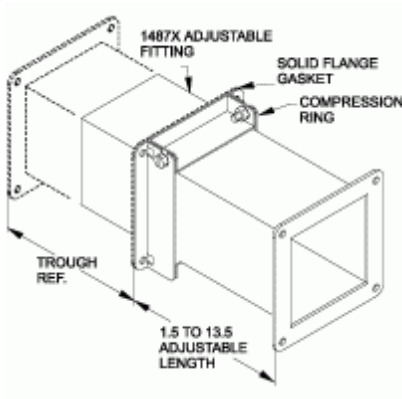

Quality Products. Service Excellence.

Adjustable Fitting *1487X Series*

- Allows on site length adjustment of 1.5" to 13.5"

Part No.	Size
1487BX	2.5 x 2.5
1487CX	4 x 4
1487DX	6 x 6
1487EX	8 x 8

Does not meet CSA or UL requirements