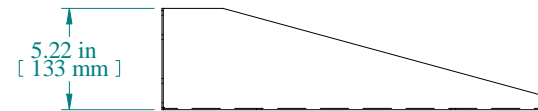

TOP VIEW

PART NUMBERS	
RASU230520BK1	PAINTED BLACK TEXTURED

NOTES
Maximum Weight 200 lb Mounting Hardware not Supplied with Shelf

Data subject to change without notice. Isometric drawing not to scale.

**HAMMOND  
MANUFACTURING™**