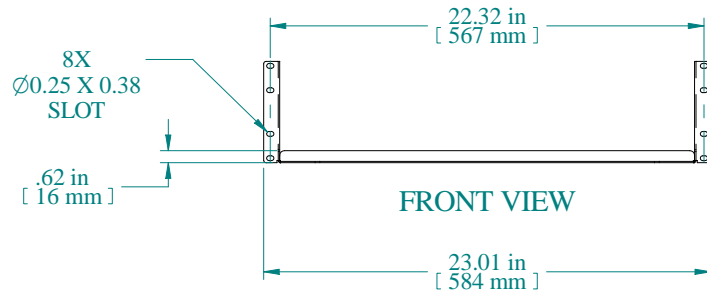

TOP VIEW

PART NUMBERS	
RASU230520BK1	PAINTED BLACK TEXTURED

NOTES
Maximum Weight 200 lb Mounting Hardware not Supplied with Shelf

Data subject to change without notice. Isometric drawing not to scale.

**HAMMOND  
MANUFACTURING™**