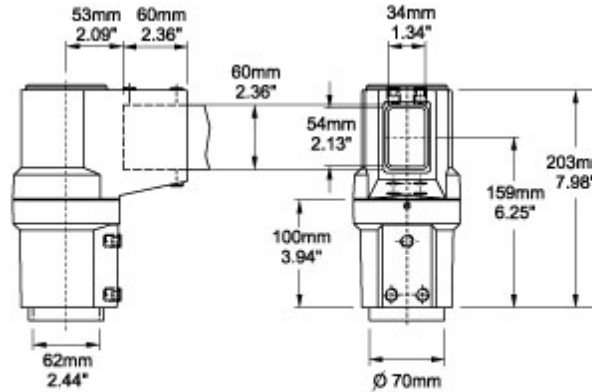

# Tara Plus Rotating Elbow *TPSSRE Series*

- For use with 70mm round tube and 60x40mm rectangular tube.
- Die-cast Aluminum G Al Si 12.
- Rotates 300°.
- Accessible from the top.

**Front View**

**End View**

**Top View**

Part No.	R149-040-000
----------	--------------

Data subject to change without notice

© 2023. Hammond Manufacturing Ltd. All rights reserved.