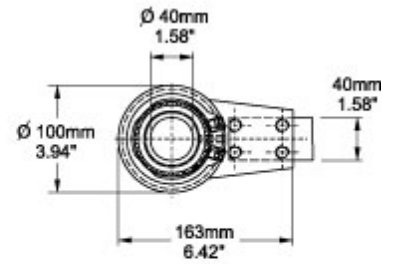

# Tara Plus Rotating Elbow *TPSSRE Series*

- For use with 70mm round tube and 60x40mm rectangular tube.
- Die-cast Aluminum G Al Si 12.
- Rotates 300°.
- Accessible from the top.

**Front View**

**End View**

**Top View**

Part No.	R149-040-000
----------	--------------

Data subject to change without notice

© 2023. Hammond Manufacturing Ltd. All rights reserved.