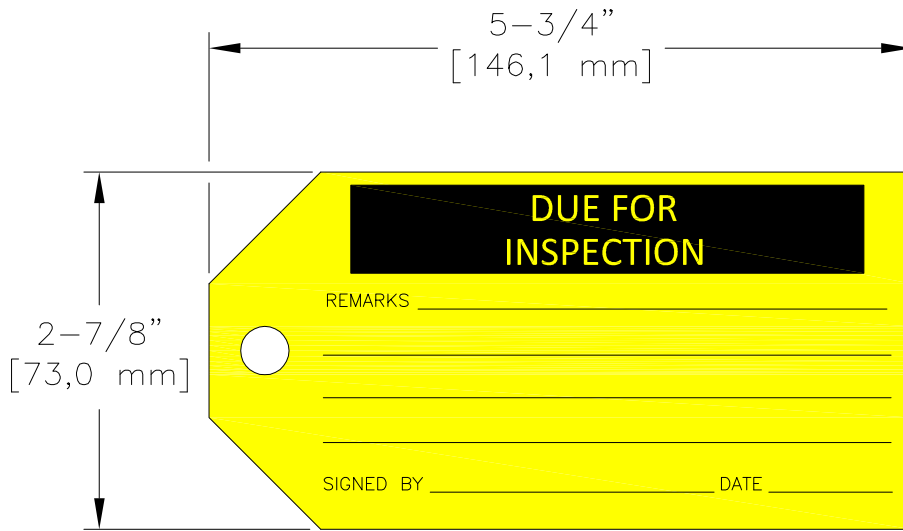

LOC	DIST	REVISIONS					
—	—	P	LTR	DESCRIPTION	DATE	DWN	APVD
		A		NEW DRAWING	08MAR2016	KR	KM

LABEL VIEW

RELEASED FOR PUBLICATION  
ALL RIGHTS RESERVED.

THIS DRAWING IS UNPUBLISHED.  
BY -  
COPYRIGHT -

QTY: 100 TAGS  
FOR INDOOR USE ONLY

MATERIAL	PAPERBOARD
PRINT COLOURS	1 COLOUR PRINT IN BLACK
BACKGROUND COLOURS	YELLOW

DIMENSIONS: INCHES [mm]	DWN K. RAGHAVENDRA	08MAR2016	MATERIAL	—	FINISH	—
	CHK K. MUNZ	08MAR2016				
TOLERANCES UNLESS OTHERWISE SPECIFIED:	APVD K. MUNZ	08MAR2016				
0 PLC ± -	PRODUCT SPEC	—	NAME QMT215 PAPERBOARD TAGS			
1 PLC ± .1	APPLICATION SPEC	—	SIZE	CAGE CODE	DRAWING NO	RESTRICTED TO
2 PLC ± .050	WEIGHT	—	A4	00779	C-1878678-5	—
3 PLC ± .020			CUSTOMER DRAWING			
4 PLC ± 1/8"			SCALE	NTS	SHEET	1 OF 1
ANGLES ± -						REV A