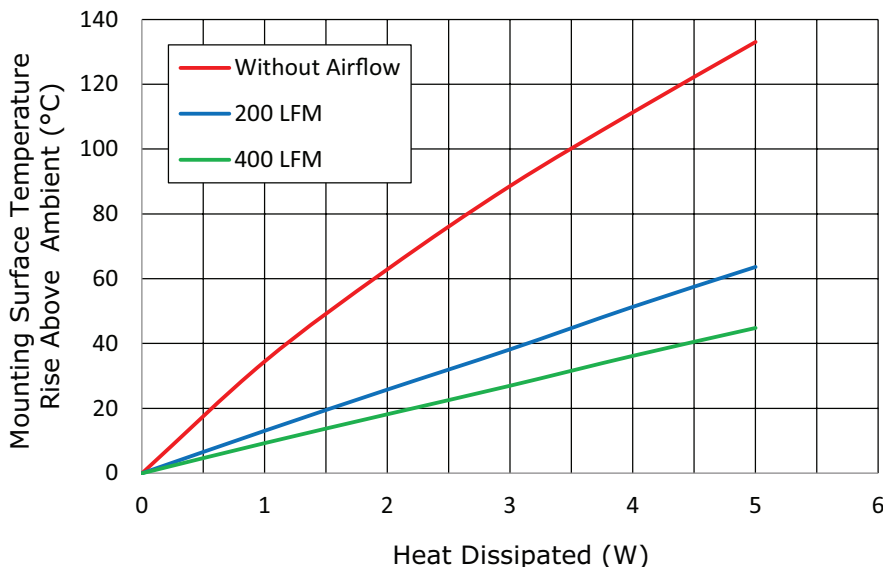

**MODEL:** HSB04-171706 | **DESCRIPTION:** HEAT SINK

**FEATURES**

- BGA design
- small footprint
- aluminum alloy
- black anodized finish

**MODEL**

	thermal resistance <sup>1</sup>				power dissipation <sup>1</sup> @ 75°C ΔT, nat conv [W]
	@ 75°C ΔT, nat conv [°C/W]	@ 1 W, nat conv [°C/W]	@ 1 W, 200 LFM [°C/W]	@ 1 W, 400 LFM [°C/W]	
HSB04-171706	29.73	34.5	13.1	9.3	2.52

Note: 1. See performance curves for full thermal resistance details.

**PERFORMANCE CURVES**

Power (W)	Heatsink Temperature Rise Above Ambient (ΔT = T <sub>hs</sub> - T <sub>a</sub> ) [°C]		
	Natural Conv.	200 LFM	400 LFM
0	0	0	0
1	34.5	13.1	9.3
2	62.9	25.8	18.2
3	88.6	38.2	27.0
4	111.3	51.3	36.2
5	133.0	63.6	44.8

T<sub>hs</sub>: "hot spot" temperature measured on the heatsink  
T<sub>a</sub>: ambient temperature