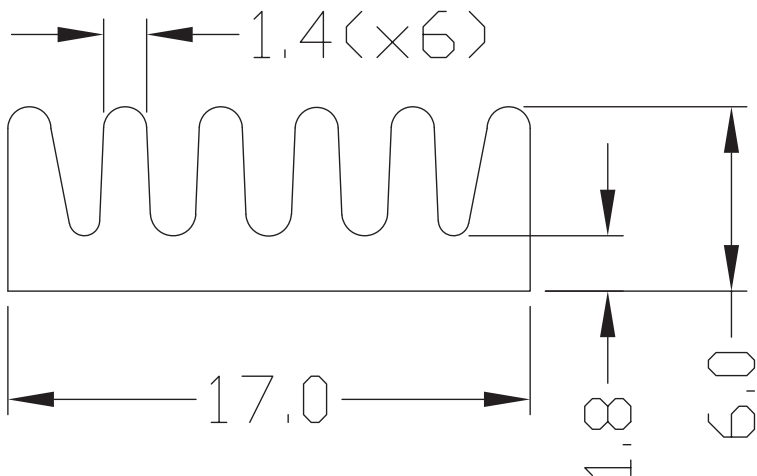

MECHANICAL DRAWING

units: mm
tolerance: ±0.38 mm

MATERIAL	AL 6063-T5
FINISH	black anodized
WEIGHT	2.7 g