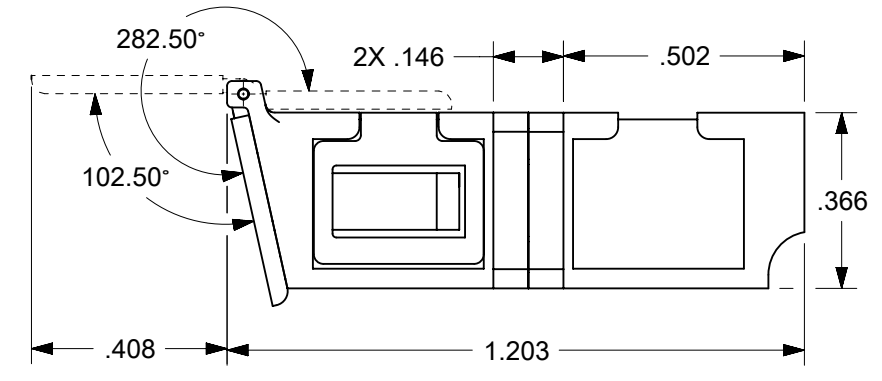

LC QUAD ADAPTER P/N	LC QUAD ADAPTER COLOR	SPLIT SLEEVE MATERIAL
106123-0450	BLUE	ZR
106123-1450	BEIGE	ZR
106123-3450	AQUA	ZR
106123-2430	GREEN	ZR

- NOTES:
1. ALL DIMENSIONS ARE FOR REFERENCE.
 2. DUST CAPS NOT SHOWN ON FRONT, BOTTOM AND RIGHT VIEW.
 3. LC QUAD ADAPTER HAS SC DUPLEX ADAPTER FOOTPRINT.

FUNCTIONAL SYMBOLS	THIS DRAWING CONTAINS INFORMATION THAT IS PROPRIETARY TO MOLEX ELECTRONIC TECHNOLOGIES, LLC AND SHOULD NOT BE USED WITHOUT WRITTEN PERMISSION											
	0	INCH	2.5:1	CURRENT REV DESC:							molex	
	0	GENERAL TOLERANCES (UNLESS SPECIFIED)		EC NO: 689237								
	0	ANGULAR TOL ± 0.5°		DRWN: JHUANG18 2021/12/10								
DIVISIONAL SYMBOLS		4 PLACES ±	CHK'D: IGUMIN 2021/12/21									
		3 PLACES ±	APPR: IGUMIN 2021/12/21							PRODUCT CUSTOMER DRAWING		
		2 PLACES ±	INITIAL REVISION:							DOCUMENT NUMBER		
		1 PLACE ±	DRWN: LKATARZIENE 2007/08/24							SD-106123-0450		
		0 PLACES ±	APPR: LKATARZIENE 2007/08/27							DOC TYPE DOC PART REVISION		
		DRAFT WHERE APPLICABLE MUST REMAIN WITHIN DIMENSIONS		THIRD ANGLE PROJECTION	DRAWING	SERIES	MATERIAL NUMBER	CUSTOMER		SHEET NUMBER		
					B-SIZE	106123	SEE TABLE	GENERAL MARKET		1 OF 1		