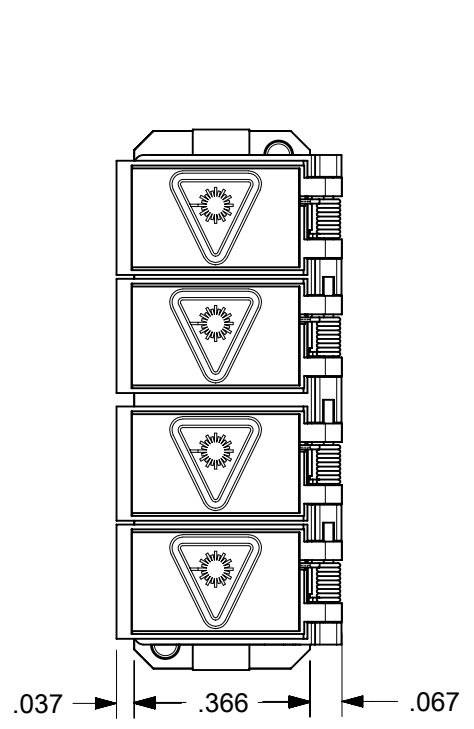

LC QUAD ADAPTER P/N	LC QUAD ADAPTER COLOR	SPLIT SLEEVE MATERIAL
106123-0450	BLUE	ZR
106123-1450	BEIGE	ZR
106123-3450	AQUA	ZR
106123-2430	GREEN	ZR

- NOTES:
1. ALL DIMENSIONS ARE FOR REFERENCE.
 2. DUST CAPS NOT SHOWN ON FRONT, BOTTOM AND RIGHT VIEW.
 3. LC QUAD ADAPTER HAS SC DUPLEX ADAPTER FOOTPRINT.

FUNCTIONAL SYMBOLS	THIS DRAWING CONTAINS INFORMATION THAT IS PROPRIETARY TO MOLEX ELECTRONIC TECHNOLOGIES, LLC AND SHOULD NOT BE USED WITHOUT WRITTEN PERMISSION											
	0	INCH	2.5:1	CURRENT REV DESC:							molex	
	0	GENERAL TOLERANCES (UNLESS SPECIFIED)		EC NO: 689237								
	0	ANGULAR TOL ± 0.5°		DRWN: JHUANG18 2021/12/10								
DIVISIONAL SYMBOLS		4 PLACES ±	CHK'D: IGUMIN 2021/12/21									
		3 PLACES ±	APPR: IGUMIN 2021/12/21							PRODUCT CUSTOMER DRAWING		
		2 PLACES ±	INITIAL REVISION:							DOCUMENT NUMBER		
		1 PLACE ±	DRWN: LKATARZIENE 2007/08/24							SD-106123-0450		
		0 PLACES ±	APPR: LKATARZIENE 2007/08/27							DOC TYPE DOC PART REVISION		
		DRAFT WHERE APPLICABLE MUST REMAIN WITHIN DIMENSIONS		THIRD ANGLE PROJECTION	DRAWING	SERIES	MATERIAL NUMBER	CUSTOMER		SHEET NUMBER		
					B-SIZE	106123	SEE TABLE	GENERAL MARKET		1 OF 1		