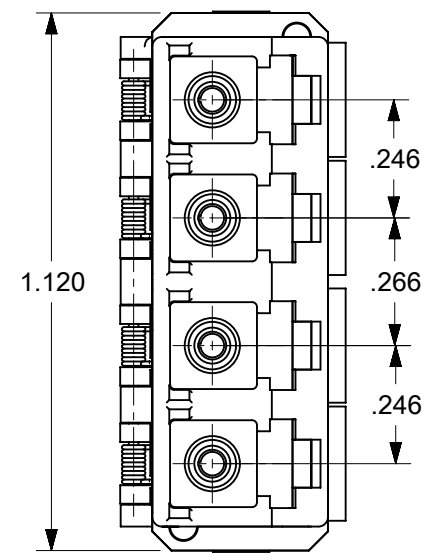

LC QUAD ADAPTER P/N	LC QUAD ADAPTER COLOR	SPLIT SLEEVE MATERIAL
106123-0450	BLUE	ZR
106123-1450	BEIGE	ZR
106123-3450	AQUA	ZR
106123-2430	GREEN	ZR

- NOTES:
1. ALL DIMENSIONS ARE FOR REFERENCE.
 2. DUST CAPS NOT SHOWN ON FRONT, BOTTOM AND RIGHT VIEW.
 3. LC QUAD ADAPTER HAS SC DUPLEX ADAPTER FOOTPRINT.

FUNCTIONAL SYMBOLS	THIS DRAWING CONTAINS INFORMATION THAT IS PROPRIETARY TO MOLEX ELECTRONIC TECHNOLOGIES, LLC AND SHOULD NOT BE USED WITHOUT WRITTEN PERMISSION											
	0	INCH	2.5:1	CURRENT REV DESC:							molex	
	0	GENERAL TOLERANCES (UNLESS SPECIFIED)		EC NO: 689237								
	0	ANGULAR TOL ± 0.5°		DRWN: JHUANG18 2021/12/10								
DIVISIONAL SYMBOLS		4 PLACES ±	CHK'D: IGUMIN 2021/12/21									
		3 PLACES ±	APPR: IGUMIN 2021/12/21							PRODUCT CUSTOMER DRAWING		
		2 PLACES ±	INITIAL REVISION:							DOCUMENT NUMBER		
		1 PLACE ±	DRWN: LKATARZIENE 2007/08/24							SD-106123-0450		
		0 PLACES ±	APPR: LKATARZIENE 2007/08/27							DOC TYPE DOC PART REVISION		
		DRAFT WHERE APPLICABLE MUST REMAIN WITHIN DIMENSIONS		THIRD ANGLE PROJECTION	DRAWING	SERIES	MATERIAL NUMBER	CUSTOMER		SHEET NUMBER		
					B-SIZE	106123	SEE TABLE	GENERAL MARKET		1 OF 1		