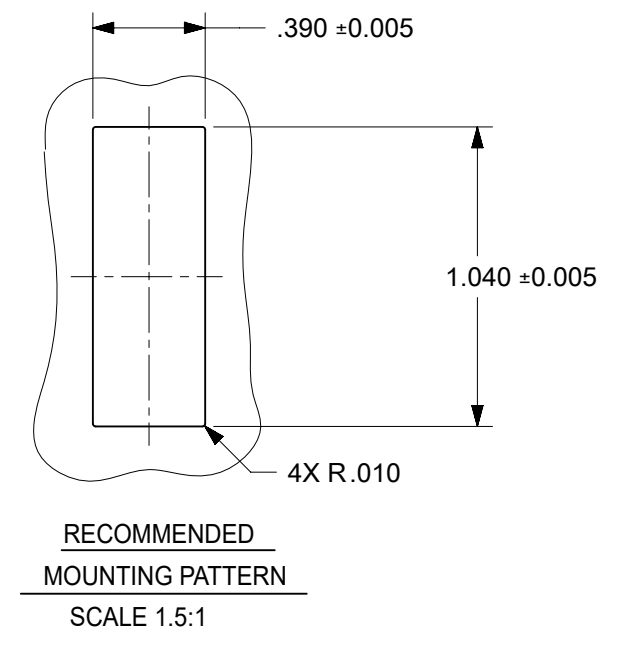

LC QUAD ADAPTER P/N	LC QUAD ADAPTER COLOR	SPLIT SLEEVE MATERIAL
106123-0450	BLUE	ZR
106123-1450	BEIGE	ZR
106123-3450	AQUA	ZR
106123-2430	GREEN	ZR

- NOTES:
1. ALL DIMENSIONS ARE FOR REFERENCE.
 2. DUST CAPS NOT SHOWN ON FRONT, BOTTOM AND RIGHT VIEW.
 3. LC QUAD ADAPTER HAS SC DUPLEX ADAPTER FOOTPRINT.

FUNCTIONAL SYMBOLS	THIS DRAWING CONTAINS INFORMATION THAT IS PROPRIETARY TO MOLEX ELECTRONIC TECHNOLOGIES, LLC AND SHOULD NOT BE USED WITHOUT WRITTEN PERMISSION											
	0	INCH	2.5:1	CURRENT REV DESC:							molex	
	0	GENERAL TOLERANCES (UNLESS SPECIFIED)		EC NO: 689237								
	0	ANGULAR TOL ± 0.5°		DRWN: JHUANG18 2021/12/10								
DIVISIONAL SYMBOLS		4 PLACES ±	CHK'D: IGUMIN 2021/12/21									
		3 PLACES ±	APPR: IGUMIN 2021/12/21							PRODUCT CUSTOMER DRAWING		
		2 PLACES ±	INITIAL REVISION:							DOCUMENT NUMBER		
		1 PLACE ±	DRWN: LKATARZIENE 2007/08/24							SD-106123-0450		
		0 PLACES ±	APPR: LKATARZIENE 2007/08/27							DOC TYPE DOC PART REVISION		
		DRAFT WHERE APPLICABLE MUST REMAIN WITHIN DIMENSIONS		THIRD ANGLE PROJECTION	DRAWING	SERIES	MATERIAL NUMBER	CUSTOMER		SHEET NUMBER		
					B-SIZE	106123	SEE TABLE	GENERAL MARKET		1 OF 1		