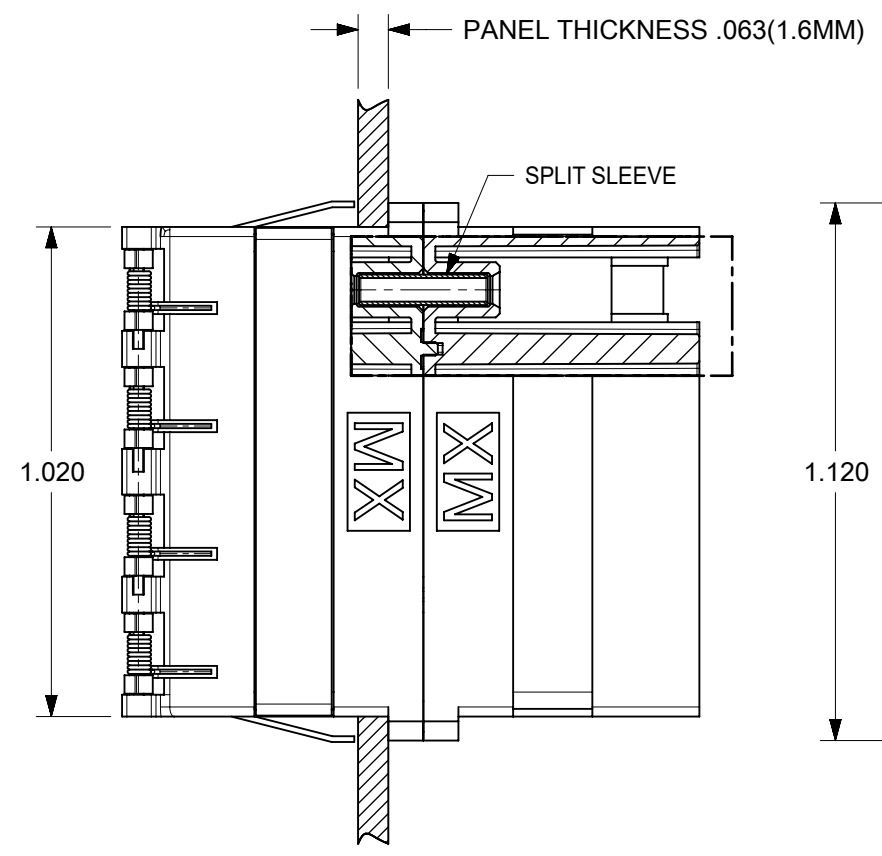

LC QUAD ADAPTER P/N	LC QUAD ADAPTER COLOR	SPLIT SLEEVE MATERIAL
106123-0450	BLUE	ZR
106123-1450	BEIGE	ZR
106123-3450	AQUA	ZR
106123-2430	GREEN	ZR

- NOTES:
1. ALL DIMENSIONS ARE FOR REFERENCE.
 2. DUST CAPS NOT SHOWN ON FRONT, BOTTOM AND RIGHT VIEW.
 3. LC QUAD ADAPTER HAS SC DUPLEX ADAPTER FOOTPRINT.

FUNCTIONAL SYMBOLS	THIS DRAWING CONTAINS INFORMATION THAT IS PROPRIETARY TO MOLEX ELECTRONIC TECHNOLOGIES, LLC AND SHOULD NOT BE USED WITHOUT WRITTEN PERMISSION											
	0	INCH	2.5:1	CURRENT REV DESC:							molex	
	0	GENERAL TOLERANCES (UNLESS SPECIFIED)		EC NO: 689237								
	0	ANGULAR TOL ± 0.5°		DRWN: JHUANG18 2021/12/10								
DIVISIONAL SYMBOLS		4 PLACES ±	CHK'D: IGUMIN 2021/12/21									
		3 PLACES ±	APPR: IGUMIN 2021/12/21							PRODUCT CUSTOMER DRAWING		
		2 PLACES ±	INITIAL REVISION:							DOCUMENT NUMBER		
		1 PLACE ±	DRWN: LKATARZIENE 2007/08/24							SD-106123-0450		
		0 PLACES ±	APPR: LKATARZIENE 2007/08/27							DOC TYPE DOC PART REVISION		
		DRAFT WHERE APPLICABLE MUST REMAIN WITHIN DIMENSIONS		THIRD ANGLE PROJECTION	DRAWING	SERIES	MATERIAL NUMBER	CUSTOMER		SHEET NUMBER		
					B-SIZE	106123	SEE TABLE	GENERAL MARKET		1 OF 1		