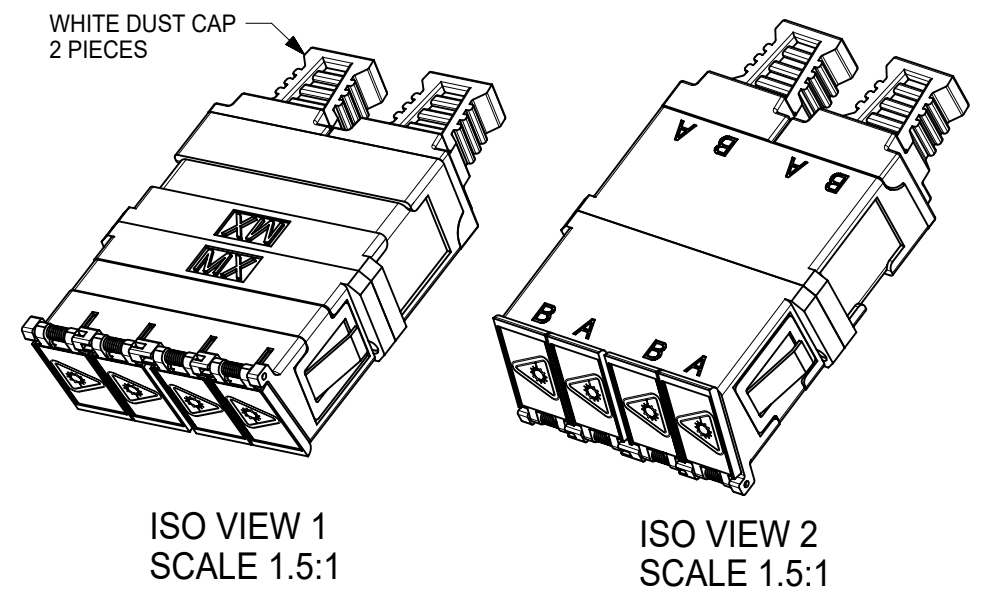

LC QUAD ADAPTER P/N	LC QUAD ADAPTER COLOR	SPLIT SLEEVE MATERIAL
106123-0450	BLUE	ZR
106123-1450	BEIGE	ZR
106123-3450	AQUA	ZR
106123-2430	GREEN	ZR

- NOTES:
1. ALL DIMENSIONS ARE FOR REFERENCE.
 2. DUST CAPS NOT SHOWN ON FRONT, BOTTOM AND RIGHT VIEW.
 3. LC QUAD ADAPTER HAS SC DUPLEX ADAPTER FOOTPRINT.

FUNCTIONAL SYMBOLS	THIS DRAWING CONTAINS INFORMATION THAT IS PROPRIETARY TO MOLEX ELECTRONIC TECHNOLOGIES, LLC AND SHOULD NOT BE USED WITHOUT WRITTEN PERMISSION											
	0	INCH	2.5:1	CURRENT REV DESC:							molex	
	0	GENERAL TOLERANCES (UNLESS SPECIFIED)		EC NO: 689237								
	0	ANGULAR TOL ± 0.5°		DRWN: JHUANG18 2021/12/10								
DIVISIONAL SYMBOLS		4 PLACES ±	CHK'D: IGUMIN 2021/12/21									
		3 PLACES ±	APPR: IGUMIN 2021/12/21							PRODUCT CUSTOMER DRAWING		
		2 PLACES ±	INITIAL REVISION:							DOCUMENT NUMBER		
		1 PLACE ±	DRWN: LKATARZIENE 2007/08/24							SD-106123-0450		
		0 PLACES ±	APPR: LKATARZIENE 2007/08/27							DOC TYPE DOC PART REVISION		
		DRAFT WHERE APPLICABLE MUST REMAIN WITHIN DIMENSIONS		THIRD ANGLE PROJECTION	DRAWING	SERIES	MATERIAL NUMBER	CUSTOMER		SHEET NUMBER		
					B-SIZE	106123	SEE TABLE	GENERAL MARKET		1 OF 1		