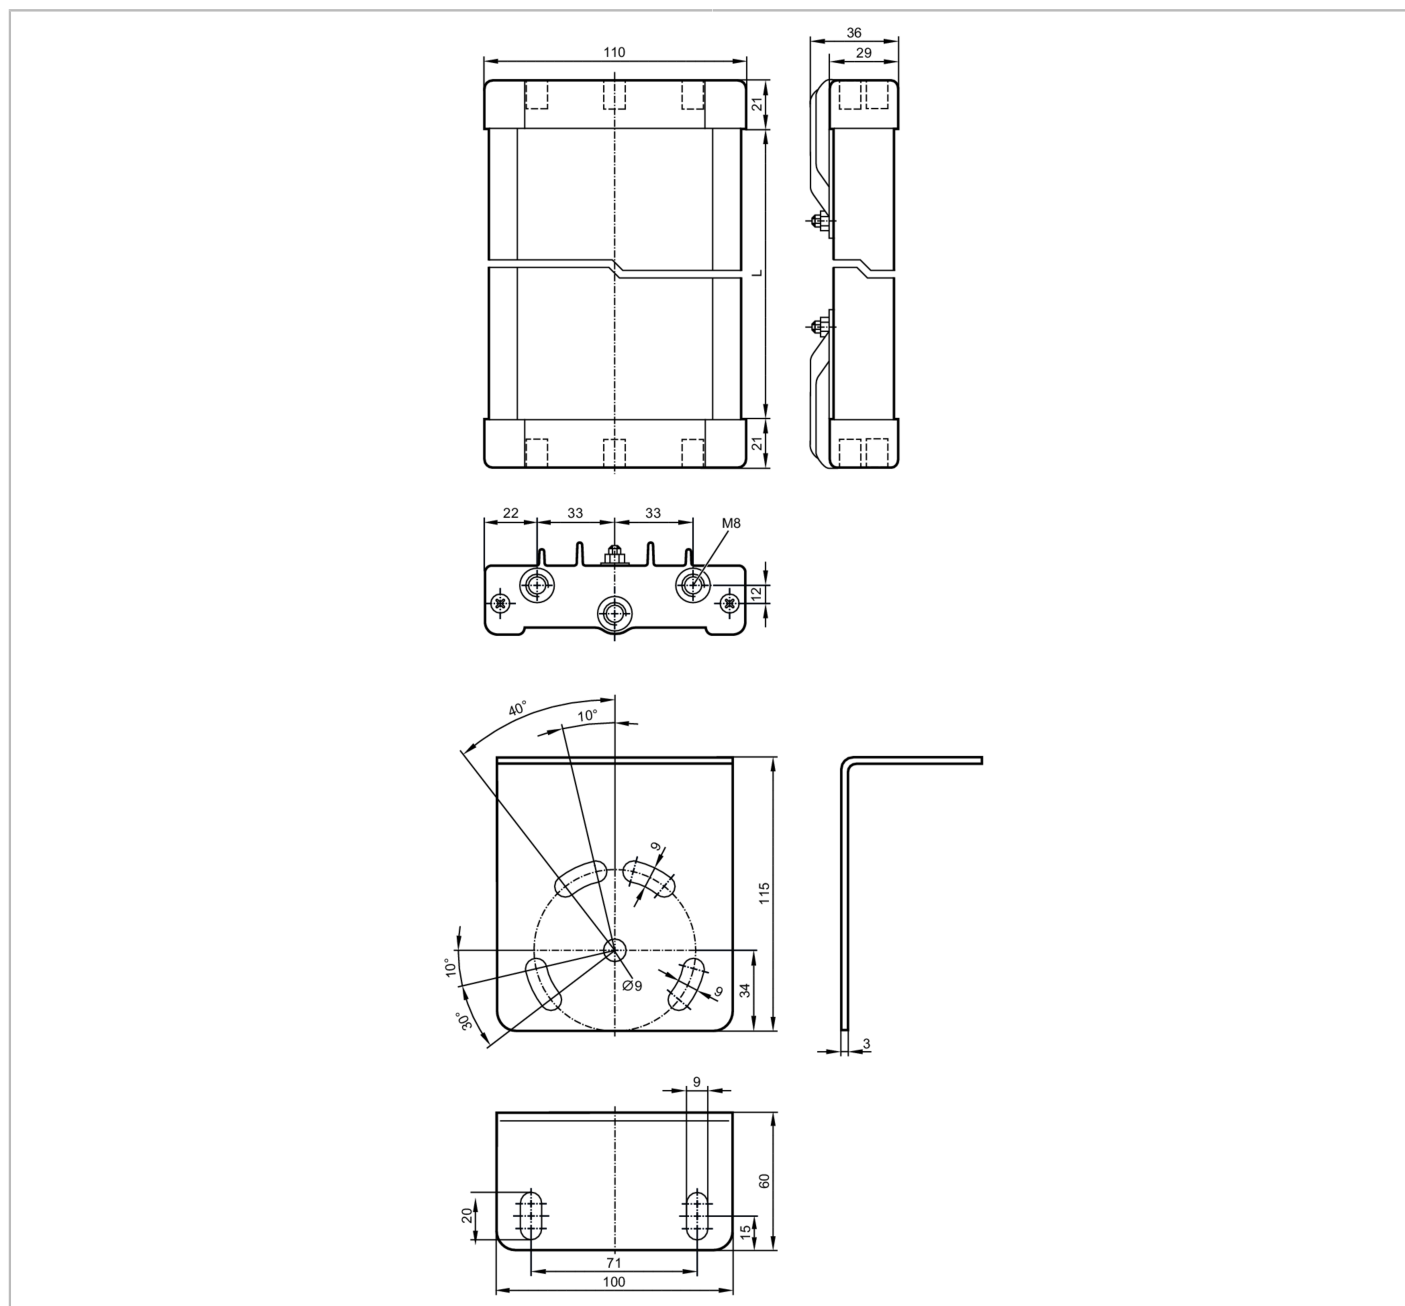

## Corner mirror for safety light grids

DEFLECTION MIRROR 715 LENGTH

Application	
Design	for safety light grids
Operating conditions	
Ambient temperature	[°C] -10...55
Mechanical data	
Weight	[g] 4070
Materials	aluminium epoxy-powder coated; plastics; Accessories: steel galvanised
Length	[mm] 715
Accessories	
Items supplied	screws: 4 x M8
	hexagon nuts: 4 x M8
	washers: 4

## Corner mirror for safety light grids

DEFLECTION MIRROR 715 LENGTH