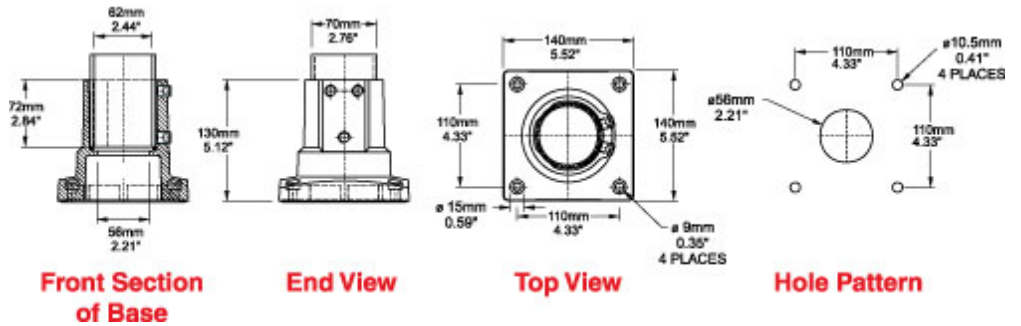

## Tara Plus Base 70 TPSSB70 Series

- For use with 70 mm tube.
- Compatible with all vertical and horizontal configurations.
- Compatible with tube up or tube down configurations.
- Die-cast Aluminum G Al Si 12.
- No rotation.