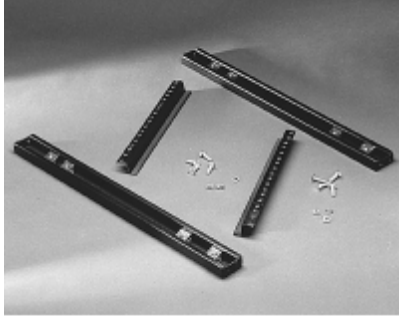

Quality Products. Service Excellence.

CRT Mounting Kit *S2CMK Series*

- Adjustable width allows for mounting of most CRT models.
- For use in Turrets or Data Terminal.
- Mounts onto Rail Support Kits (not included - see above).
- Finished in textured black.

Part No. **2CRTK**

Data subject to change without notice

© 2023. Hammond Manufacturing Ltd. All rights reserved.